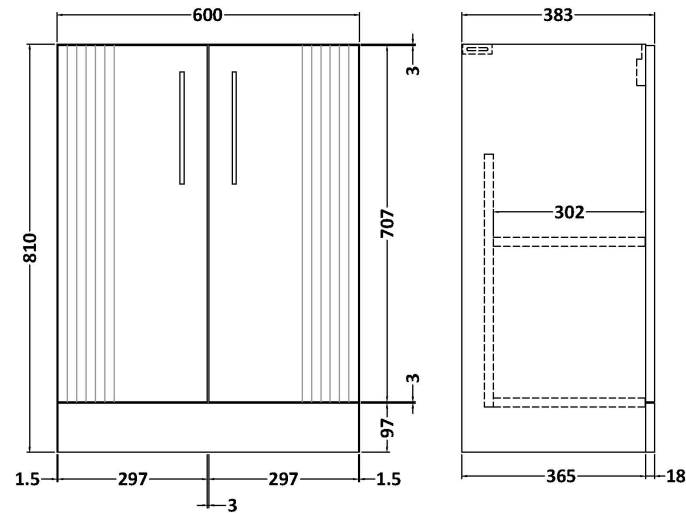

Sales Code: DPF125A

Description: 600 F/S 2-Door Vanity & Basin 1

Packaging Details

Barcode: 5056462675213

Sales Code: FLT125

Description: 600 F/S 2-Door Basin Unit

Product Dimensions

Height (mm):	810
Width (mm):	600
Depth (mm):	383
Nett Weight (kg):	26.2

Packaging Dimensions

Height (mm):	830
Width (mm):	620
Depth (mm):	405
Gross Weight (kg):	26.7

Packaging Data

Box Colour:	Brown Cardboard Box - Printed
Box Qty:	0
Label Size:	0 x 0
Label Colour:	Not Applicable
Label Qty:	0

Outer Box Dimensions (If Applicable)

Height (mm):	
Width (mm):	
Depth (mm):	
Gross Weight (kg):	
Barcode:	5056462655406

Product Details

Country of Origin:	China
Fitting Instruction:	No
CE & UKCA:	
FSC Certified Materials:	Yes
Colour:	Satin White
Construction Method:	Cam & Wood Dowel
Construction Type:	Rigid
Cabinet Finish:	MFC Painted Gloss
Fascia Finish:	Mdf Painted Gloss
Cabinet Thickness (mm):	16
Fascia Thickness (mm):	18
Drawer Included:	No
Drawer Type:	Not Applicable
No of Shelves:	1
Hinge Type:	95 Degree Soft Close
Hinge Included:	Yes, Supplied
Adjustable Legs:	No, Not Required
Fixings Included:	Yes
Handle Style:	Modern
Waste Shroud:	Not Applicable
Handle Included:	Yes, Supplied
Handle Type:	Finger Pull

Sales Code: NVM013

Description: 600 Mid-Edged Basin 1 Th

Product Dimensions

Height (mm):	180
Width (mm):	610
Depth (mm):	390
Nett Weight (kg):	11

Packaging Dimensions

Height (mm):	200
Width (mm):	410
Depth (mm):	630
Gross Weight (kg):	11