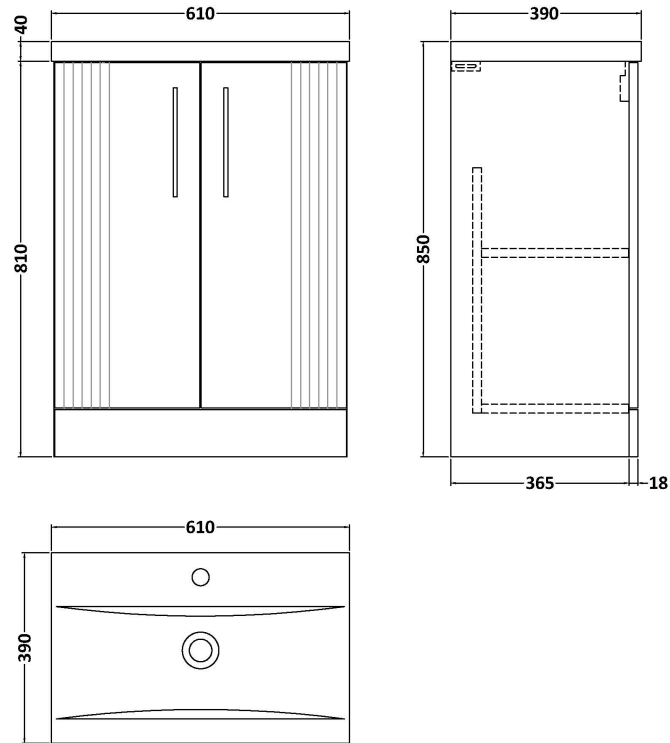

Sales Code: DPF125A

Description: 600 F/S 2-Door Vanity & Basin 1

Packaging Details

Barcode: 5056462675213

Sales Code: FLT125

Description: 600 F/S 2-Door Basin Unit

Product Dimensions

Height (mm):	810
Width (mm):	600
Depth (mm):	383
Nett Weight (kg):	26.2

Packaging Dimensions

Height (mm):	830
Width (mm):	620
Depth (mm):	405
Gross Weight (kg):	26.7

Packaging Data

Box Colour:	Brown Cardboard Box - Printed
Box Qty:	0
Label Size:	0 x 0
Label Colour:	Not Applicable
Label Qty:	0

Outer Box Dimensions (If Applicable)

Height (mm):	
Width (mm):	
Depth (mm):	
Gross Weight (kg):	
Barcode:	5056462655406

Product Details

Country of Origin:	China
Fitting Instruction:	No
CE & UKCA:	
FSC Certified Materials:	Yes
Colour:	Satin White
Construction Method:	Cam & Wood Dowel
Construction Type:	Rigid
Cabinet Finish:	MFC Painted Gloss
Fascia Finish:	Mdf Painted Gloss
Cabinet Thickness (mm):	16
Fascia Thickness (mm):	18
Drawer Included:	No
Drawer Type:	Not Applicable
No of Shelves:	1
Hinge Type:	95 Degree Soft Close
Hinge Included:	Yes, Supplied
Adjustable Legs:	No, Not Required
Fixings Included:	Yes
Handle Style:	Modern
Waste Shroud:	Not Applicable
Handle Included:	Yes, Supplied
Handle Type:	Finger Pull

Sales Code: NVM013

Description: 600 Mid-Edged Basin 1 Th

Product Dimensions

Height (mm):	180
Width (mm):	610
Depth (mm):	390
Nett Weight (kg):	11

Packaging Dimensions

Height (mm):	200
Width (mm):	410
Depth (mm):	630
Gross Weight (kg):	11