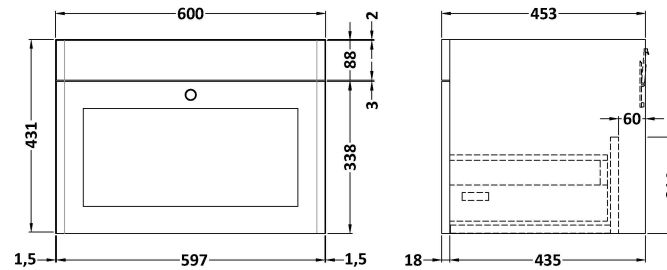

Sales Code: CLC1494G

Description: 600 W/H 1-Drawer Unit & Basin 3Th

Packaging Details

Barcode: 5056678416587

Sales Code: CLA1494

Description: 600 W/H 1-Drawer Unit (431X600x453)

Product Dimensions

Height (mm):	431
Width (mm):	600
Depth (mm):	453
Nett Weight (kg):	19

Packaging Dimensions

Height (mm):	465
Width (mm):	625
Depth (mm):	480
Gross Weight (kg):	19.5

Packaging Data

Box Colour:	Brown Cardboard Box
Box Qty:	1
Label Size:	100 x 50
Label Colour:	White Label
Label Qty:	2

Sales Code: NLV033

Description: 600mm Traditional Basin 3Th

Product Dimensions

Height (mm):	218
Width (mm):	620
Depth (mm):	470
Nett Weight (kg):	17.5

Packaging Dimensions

Height (mm):	260
Width (mm):	640
Depth (mm):	500
Gross Weight (kg):	18.5

Packaging Data

Box Colour:	Brown Cardboard Box - Printed
Box Qty:	1
Label Size:	100 x 50
Label Colour:	White Label
Label Qty:	2

Outer Box Dimensions (If Applicable)

Height (mm):	
Width (mm):	
Depth (mm):	
Gross Weight (kg):	
Barcode:	5055275830024