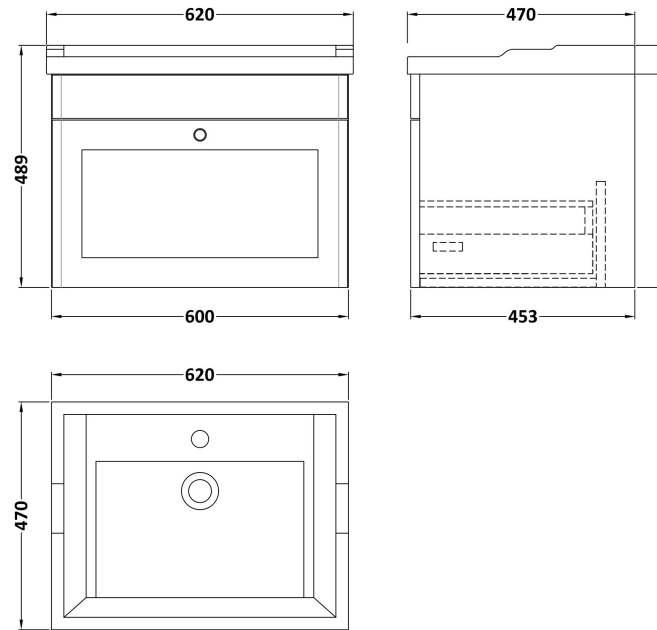

Sales Code: CLC1494G

Description: 600 W/H 1-Drawer Unit & Basin 3Th

Packaging Details

Barcode: 5056678416587

Sales Code: CLA1494

Description: 600 W/H 1-Drawer Unit (431X600x453)

Product Dimensions

Height (mm):	431
Width (mm):	600
Depth (mm):	453
Nett Weight (kg):	19

Packaging Dimensions

Height (mm):	465
Width (mm):	625
Depth (mm):	480
Gross Weight (kg):	19.5

Packaging Data

Box Colour:	Brown Cardboard Box
Box Qty:	1
Label Size:	100 x 50
Label Colour:	White Label
Label Qty:	2

Sales Code: NLV033

Description: 600mm Traditional Basin 3Th

Product Dimensions

Height (mm):	218
Width (mm):	620
Depth (mm):	470
Nett Weight (kg):	17.5

Packaging Dimensions

Height (mm):	260
Width (mm):	640
Depth (mm):	500
Gross Weight (kg):	18.5

Packaging Data

Box Colour:	Brown Cardboard Box - Printed
Box Qty:	1
Label Size:	100 x 50
Label Colour:	White Label
Label Qty:	2

Outer Box Dimensions (If Applicable)

Height (mm):	
Width (mm):	
Depth (mm):	
Gross Weight (kg):	
Barcode:	5055275830024