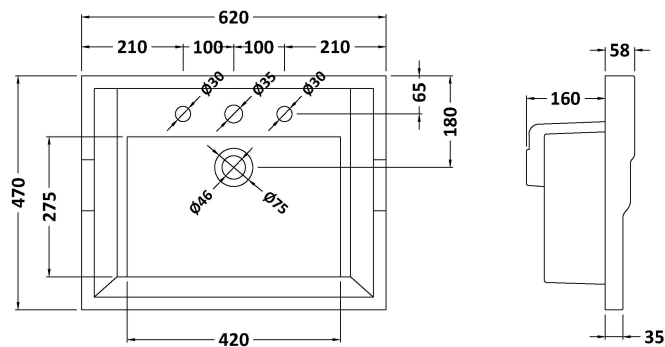

Packaging Dimensions

Height (mm):	465
Width (mm):	625
Depth (mm):	480
Gross Weight (kg):	19.5

Packaging Data

Box Colour:	Brown Cardboard Box
Box Qty:	1
Label Size:	100 x 50
Label Colour:	White Label
Label Qty:	2

Outer Box Dimensions (If Applicable)

Height (mm):	
Width (mm):	
Depth (mm):	
Gross Weight (kg):	
Barcode:	5056462643298

Product Details

Country of Origin:	China
Fitting Instruction:	No
CE & UKCA:	N/A
FSC Certified Materials:	Yes
Colour:	Satin Anthracite
Construction Method:	Cam & Wood Dowel
Construction Type:	Rigid
Cabinet Finish:	MFC Painted Matt
Fascia Finish:	Mdf Painted Matt
Cabinet Thickness (mm):	18
Fascia Thickness (mm):	18
Drawer Included:	Yes
Drawer Type:	80mm High Metal S/C Inc Galler
No of Shelves:	Not Applicable
Hinge Type:	Not Applicable
Hinge Included:	Not Applicable
Adjustable Legs:	No, Not Required
Fixings Included:	Yes
Handle Style:	Traditional
Waste Shroud:	Yes
Handle Included:	Yes, Supplied
Handle Type:	Knob

Sales Code: NLV033

Description: 600mm Traditional Basin 3Th

Product Dimensions

Height (mm):	218
Width (mm):	620
Depth (mm):	470
Nett Weight (kg):	17.5

Packaging Dimensions

Height (mm):	260
Width (mm):	640
Depth (mm):	500
Gross Weight (kg):	18.5

Packaging Data

Box Colour:	Brown Cardboard Box - Printed
Box Qty:	1
Label Size:	100 x 50
Label Colour:	White Label
Label Qty:	2

Outer Box Dimensions (If Applicable)

Height (mm):	
Width (mm):	
Depth (mm):	
Gross Weight (kg):	
Barcode:	5055275830024