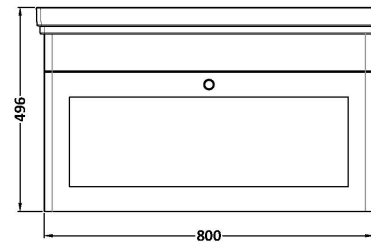

Sales Code: CLC1496H

Description: 800 W/H 1-Drawer Unit & Basin 0Th

Packaging Details

Barcode: 5056678432938

Sales Code: CLA1496

Description: 800 W/H 1-Drawer Unit (431X800x453)

Product Dimensions

Height (mm):	431
Width (mm):	800
Depth (mm):	453
Nett Weight (kg):	23

Packaging Dimensions

Height (mm):	465
Width (mm):	825
Depth (mm):	480
Gross Weight (kg):	23.5

Packaging Data

Box Colour:	Brown Cardboard Box
Box Qty:	1
Label Size:	100 x 50
Label Colour:	White Label
Label Qty:	2

Outer Box Dimensions (If Applicable)

Height (mm):	
Width (mm):	
Depth (mm):	
Gross Weight (kg):	
Barcode:	5056462643335

Product Details

Country of Origin:	China
Fitting Instruction:	No
CE & UKCA:	N/A
FSC Certified Materials:	Yes
Colour:	Satin Anthracite
Construction Method:	Cam & Wood Dowel
Construction Type:	Rigid
Cabinet Finish:	MFC Painted Matt
Fascia Finish:	Mdf Painted Matt
Cabinet Thickness (mm):	18
Fascia Thickness (mm):	18
Drawer Included:	Yes
Drawer Type:	80mm High Metal S/C Inc Galler
No of Shelves:	Not Applicable
Hinge Type:	Not Applicable
Hinge Included:	Not Applicable
Adjustable Legs:	No, Not Required
Fixings Included:	Yes
Handle Style:	Traditional
Waste Shroud:	Yes
Handle Included:	Yes, Supplied
Handle Type:	Knob

Sales Code: CBM515

Description: 800 Classic Basin (840X472x185) 0Th

Product Dimensions

Height (mm):	186
Width (mm):	830
Depth (mm):	470
Nett Weight (kg):	22.2

Packaging Dimensions

Height (mm):	490
Width (mm):	850
Depth (mm):	220
Gross Weight (kg):	22.5