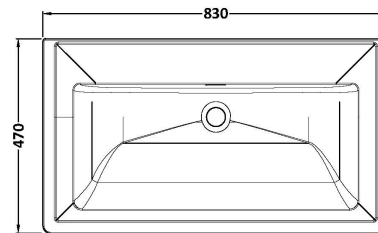

Sales Code: CLC1496H

Description: 800 W/H 1-Drawer Unit & Basin 0Th

Packaging Details

Barcode: 5056678432938

Sales Code: CLA1496

Description: 800 W/H 1-Drawer Unit (431X800x453)

Product Dimensions

Height (mm):	431
Width (mm):	800
Depth (mm):	453
Nett Weight (kg):	23

Packaging Dimensions

Height (mm):	465
Width (mm):	825
Depth (mm):	480
Gross Weight (kg):	23.5

Packaging Data

Box Colour:	Brown Cardboard Box
Box Qty:	1
Label Size:	100 x 50
Label Colour:	White Label
Label Qty:	2

Outer Box Dimensions (If Applicable)

Height (mm):	
Width (mm):	
Depth (mm):	
Gross Weight (kg):	
Barcode:	5056462643335

Product Details

Country of Origin:	China
Fitting Instruction:	No
CE & UKCA:	N/A
FSC Certified Materials:	Yes
Colour:	Satin Anthracite
Construction Method:	Cam & Wood Dowel
Construction Type:	Rigid
Cabinet Finish:	MFC Painted Matt
Fascia Finish:	Mdf Painted Matt
Cabinet Thickness (mm):	18
Fascia Thickness (mm):	18
Drawer Included:	Yes
Drawer Type:	80mm High Metal S/C Inc Galler
No of Shelves:	Not Applicable
Hinge Type:	Not Applicable
Hinge Included:	Not Applicable
Adjustable Legs:	No, Not Required
Fixings Included:	Yes
Handle Style:	Traditional
Waste Shroud:	Yes
Handle Included:	Yes, Supplied
Handle Type:	Knob

Sales Code: CBM515

Description: 800 Classic Basin (840X472x185) 0Th

Product Dimensions

Height (mm):	186
Width (mm):	830
Depth (mm):	470
Nett Weight (kg):	22.2

Packaging Dimensions

Height (mm):	490
Width (mm):	850
Depth (mm):	220
Gross Weight (kg):	22.5