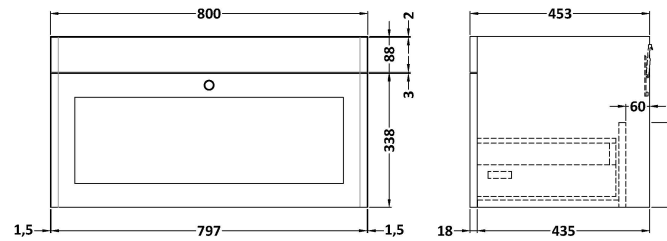

Sales Code: CLC1496H

Description: 800 W/H 1-Drawer Unit & Basin 0Th

Packaging Details

Barcode: 5056678432938

Sales Code: CLA1496

Description: 800 W/H 1-Drawer Unit (431X800x453)

Product Dimensions

Height (mm):	431
Width (mm):	800
Depth (mm):	453
Nett Weight (kg):	23

Packaging Dimensions

Height (mm):	465
Width (mm):	825
Depth (mm):	480
Gross Weight (kg):	23.5

Packaging Data

Box Colour:	Brown Cardboard Box
Box Qty:	1
Label Size:	100 x 50
Label Colour:	White Label
Label Qty:	2

Sales Code: CBM515

Description: 800 Classic Basin (840X472x185) 0Th

Product Dimensions

Height (mm):	186
Width (mm):	830
Depth (mm):	470
Nett Weight (kg):	22.2

Packaging Dimensions

Height (mm):	490
Width (mm):	850
Depth (mm):	220
Gross Weight (kg):	22.5

Packaging Data

Box Colour:	Brown Cardboard Box - Printed
Box Qty:	1
Label Size:	100 x 50
Label Colour:	White Label
Label Qty:	2

Outer Box Dimensions (If Applicable)

Height (mm):	
Width (mm):	
Depth (mm):	
Gross Weight (kg):	
Barcode:	5056678431207