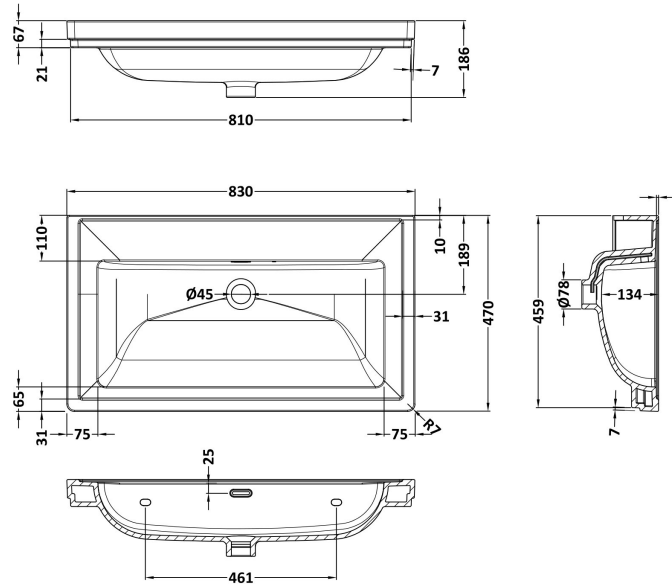

Packaging Dimensions

Height (mm):	465
Width (mm):	825
Depth (mm):	480
Gross Weight (kg):	23.5

Packaging Data

Box Colour:	Brown Cardboard Box
Box Qty:	1
Label Size:	100 x 50
Label Colour:	White Label
Label Qty:	2

Outer Box Dimensions (If Applicable)

Height (mm):	
Width (mm):	
Depth (mm):	
Gross Weight (kg):	
Barcode:	5056462643335

Product Details

Country of Origin:	China
Fitting Instruction:	No
CE & UKCA:	N/A
FSC Certified Materials:	Yes
Colour:	Satin Anthracite
Construction Method:	Cam & Wood Dowel
Construction Type:	Rigid
Cabinet Finish:	MFC Painted Matt
Fascia Finish:	Mdf Painted Matt
Cabinet Thickness (mm):	18
Fascia Thickness (mm):	18
Drawer Included:	Yes
Drawer Type:	80mm High Metal S/C Inc Galler
No of Shelves:	Not Applicable
Hinge Type:	Not Applicable
Hinge Included:	Not Applicable
Adjustable Legs:	No, Not Required
Fixings Included:	Yes
Handle Style:	Traditional
Waste Shroud:	Yes
Handle Included:	Yes, Supplied
Handle Type:	Knob

Sales Code: CBM515

Description: 800 Classic Basin (840X472x185) 0Th

Product Dimensions

Height (mm):	186
Width (mm):	830
Depth (mm):	470
Nett Weight (kg):	22.2

Packaging Dimensions

Height (mm):	490
Width (mm):	850
Depth (mm):	220
Gross Weight (kg):	22.5

Packaging Data

Box Colour:	Brown Cardboard Box - Printed
Box Qty:	1
Label Size:	100 x 50
Label Colour:	White Label
Label Qty:	2

Outer Box Dimensions (If Applicable)

Height (mm):	
Width (mm):	
Depth (mm):	
Gross Weight (kg):	
Barcode:	5056678431207