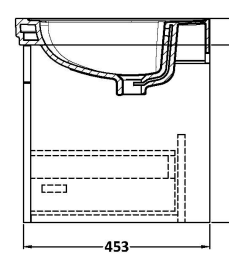

Sales Code: CLC1496H

Description: 800 W/H 1-Drawer Unit & Basin 0Th

Packaging Details

Barcode: 5056678432938

Sales Code: CLA1496

Description: 800 W/H 1-Drawer Unit (431X800x453)

Product Dimensions

Height (mm):	431
Width (mm):	800
Depth (mm):	453
Nett Weight (kg):	23

Packaging Dimensions

Height (mm):	465
Width (mm):	825
Depth (mm):	480
Gross Weight (kg):	23.5

Packaging Data

Box Colour:	Brown Cardboard Box
Box Qty:	1
Label Size:	100 x 50
Label Colour:	White Label
Label Qty:	2

Outer Box Dimensions (If Applicable)

Height (mm):	
Width (mm):	
Depth (mm):	
Gross Weight (kg):	
Barcode:	5056462643335

Product Details

Country of Origin:	China
Fitting Instruction:	No
CE & UKCA:	N/A
FSC Certified Materials:	Yes
Colour:	Satin Anthracite
Construction Method:	Cam & Wood Dowel
Construction Type:	Rigid
Cabinet Finish:	MFC Painted Matt
Fascia Finish:	Mdf Painted Matt
Cabinet Thickness (mm):	18
Fascia Thickness (mm):	18
Drawer Included:	Yes
Drawer Type:	80mm High Metal S/C Inc Galler
No of Shelves:	Not Applicable
Hinge Type:	Not Applicable
Hinge Included:	Not Applicable
Adjustable Legs:	No, Not Required
Fixings Included:	Yes
Handle Style:	Traditional
Waste Shroud:	Yes
Handle Included:	Yes, Supplied
Handle Type:	Knob

Sales Code: CBM515

Description: 800 Classic Basin (840X472x185) 0Th

Product Dimensions

Height (mm):	186
Width (mm):	830
Depth (mm):	470
Nett Weight (kg):	22.2

Packaging Dimensions

Height (mm):	490
Width (mm):	850
Depth (mm):	220
Gross Weight (kg):	22.5