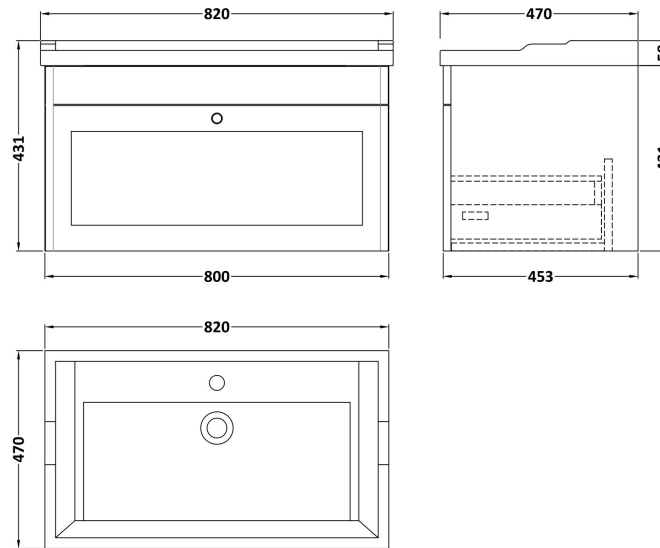

Sales Code: CLC1496F

Description: 800 W/H 1-Drawer Unit & Basin 1Th

Packaging Details

Barcode: 5056678416501

Sales Code: CLA1496

Description: 800 W/H 1-Drawer Unit (431X800x453)

Product Dimensions

Height (mm):	431
Width (mm):	800
Depth (mm):	453
Nett Weight (kg):	23

Packaging Dimensions

Height (mm):	465
Width (mm):	825
Depth (mm):	480
Gross Weight (kg):	23.5

Packaging Data

Box Colour:	Brown Cardboard Box
Box Qty:	1
Label Size:	100 x 50
Label Colour:	White Label
Label Qty:	2

Outer Box Dimensions (If Applicable)

Height (mm):	
Width (mm):	
Depth (mm):	
Gross Weight (kg):	
Barcode:	5056462643335

Product Details

Country of Origin:	China
Fitting Instruction:	No
CE & UKCA:	N/A
FSC Certified Materials:	Yes
Colour:	Satin Anthracite
Construction Method:	Cam & Wood Dowel
Construction Type:	Rigid
Cabinet Finish:	MFC Painted Matt
Fascia Finish:	Mdf Painted Matt
Cabinet Thickness (mm):	18
Fascia Thickness (mm):	18
Drawer Included:	Yes
Drawer Type:	80mm High Metal S/C Inc Galler
No of Shelves:	Not Applicable
Hinge Type:	Not Applicable
Hinge Included:	Not Applicable
Adjustable Legs:	No, Not Required
Fixings Included:	Yes
Handle Style:	Traditional
Waste Shroud:	Yes
Handle Included:	Yes, Supplied
Handle Type:	Knob

Sales Code: NLV005

Description: 800mm Traditional Basin 1 Th

Product Dimensions

Height (mm):	210
Width (mm):	820
Depth (mm):	480
Nett Weight (kg):	17.1

Packaging Dimensions

Height (mm):	260
Width (mm):	840
Depth (mm):	500
Gross Weight (kg):	18.8