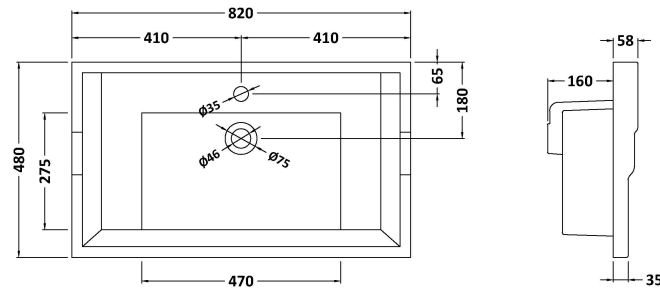

Packaging Dimensions

Height (mm):	465
Width (mm):	825
Depth (mm):	480
Gross Weight (kg):	23.5

Packaging Data

Box Colour:	Brown Cardboard Box
Box Qty:	1
Label Size:	100 x 50
Label Colour:	White Label
Label Qty:	2

Outer Box Dimensions (If Applicable)

Height (mm):	
Width (mm):	
Depth (mm):	
Gross Weight (kg):	
Barcode:	5056462643335

Product Details

Country of Origin:	China
Fitting Instruction:	No
CE & UKCA:	N/A
FSC Certified Materials:	Yes
Colour:	Satin Anthracite
Construction Method:	Cam & Wood Dowel
Construction Type:	Rigid
Cabinet Finish:	MFC Painted Matt
Fascia Finish:	Mdf Painted Matt
Cabinet Thickness (mm):	18
Fascia Thickness (mm):	18
Drawer Included:	Yes
Drawer Type:	80mm High Metal S/C Inc Galler
No of Shelves:	Not Applicable
Hinge Type:	Not Applicable
Hinge Included:	Not Applicable
Adjustable Legs:	No, Not Required
Fixings Included:	Yes
Handle Style:	Traditional
Waste Shroud:	Yes
Handle Included:	Yes, Supplied
Handle Type:	Knob

Sales Code: NLV005

Description: 800mm Traditional Basin 1 Th

Product Dimensions

Height (mm):	210
Width (mm):	820
Depth (mm):	480
Nett Weight (kg):	17.1

Packaging Dimensions

Height (mm):	260
Width (mm):	840
Depth (mm):	500
Gross Weight (kg):	18.8

Packaging Data

Box Colour:	Brown Cardboard Box - Printed
Box Qty:	1
Label Size:	100 x 50
Label Colour:	White Label
Label Qty:	2

Outer Box Dimensions (If Applicable)

Height (mm):	
Width (mm):	
Depth (mm):	
Gross Weight (kg):	
Barcode:	5055369043408