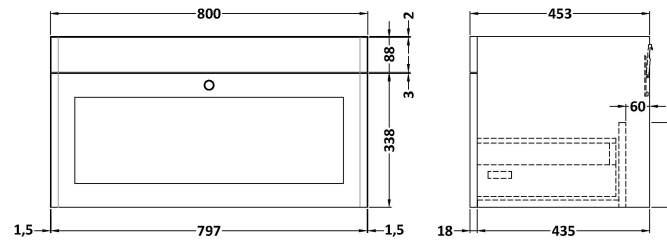

Sales Code: CLC1496F

Description: 800 W/H 1-Drawer Unit & Basin 1Th

Packaging Details

Barcode: 5056678416501

Sales Code: CLA1496

Description: 800 W/H 1-Drawer Unit (431X800x453)

Product Dimensions

Height (mm):	431
Width (mm):	800
Depth (mm):	453
Nett Weight (kg):	23

Packaging Dimensions

Height (mm):	465
Width (mm):	825
Depth (mm):	480
Gross Weight (kg):	23.5

Packaging Data

Box Colour:	Brown Cardboard Box
Box Qty:	1
Label Size:	100 x 50
Label Colour:	White Label
Label Qty:	2

Sales Code: NLV005

Description: 800mm Traditional Basin 1 Th

Product Dimensions

Height (mm):	210
Width (mm):	820
Depth (mm):	480
Nett Weight (kg):	17.1

Packaging Dimensions

Height (mm):	260
Width (mm):	840
Depth (mm):	500
Gross Weight (kg):	18.8

Packaging Data

Box Colour:	Brown Cardboard Box - Printed
Box Qty:	1
Label Size:	100 x 50
Label Colour:	White Label
Label Qty:	2

Outer Box Dimensions (If Applicable)

Height (mm):	
Width (mm):	
Depth (mm):	
Gross Weight (kg):	
Barcode:	5055369043408