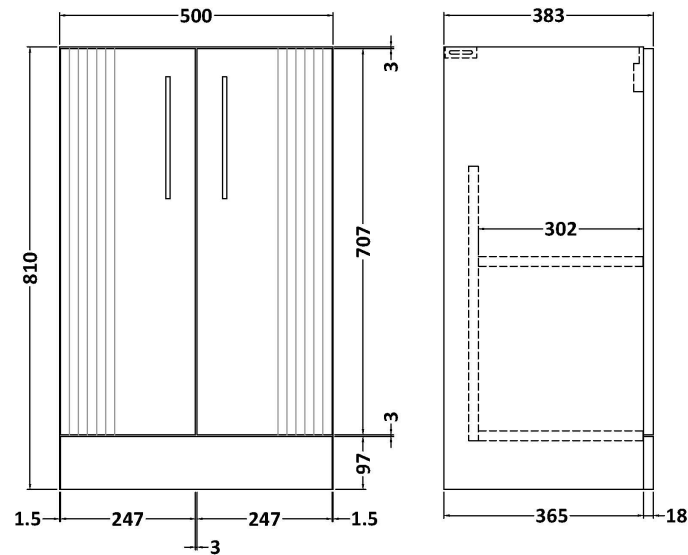

Sales Code: DPF1423B

Description: 500 Fs 2-Door Vanity & Basin 2

Packaging Details

Barcode: 5056462674865

Sales Code: FLT1423

Description: 500 F/S 2-Door Unit

Product Dimensions

Height (mm):	810
Width (mm):	500
Depth (mm):	383
Nett Weight (kg):	21.5

Packaging Dimensions

Height (mm):	830
Width (mm):	520
Depth (mm):	405
Gross Weight (kg):	22

Packaging Data

Box Colour:	Brown Cardboard Box - Printed
Box Qty:	0
Label Size:	0 x 0
Label Colour:	Not Applicable
Label Qty:	0

Outer Box Dimensions (If Applicable)

Height (mm):	
Width (mm):	
Depth (mm):	
Gross Weight (kg):	
Barcode:	5056462661100

Product Details

Country of Origin:	China
Fitting Instruction:	No
CE & UKCA:	
FSC Certified Materials:	Yes
Colour:	Satin Anthracite
Construction Method:	Cam & Wood Dowel
Construction Type:	Rigid
Cabinet Finish:	MFC Painted Gloss
Fascia Finish:	Mdf Painted Gloss
Cabinet Thickness (mm):	16
Fascia Thickness (mm):	18
Drawer Included:	No
Drawer Type:	Not Applicable
No of Shelves:	1
Hinge Type:	95 Degree Soft Close
Hinge Included:	Yes, Supplied
Adjustable Legs:	No, Not Required
Fixings Included:	Yes
Handle Style:	Modern
Waste Shroud:	Not Applicable
Handle Included:	Yes, Supplied
Handle Type:	Finger Pull

Sales Code: NVM001

Description: 500mm Minimalist Basin 1Th

Product Dimensions

Height (mm):	170
Width (mm):	500
Depth (mm):	390
Nett Weight (kg):	9

Packaging Dimensions

Height (mm):	400
Width (mm):	520
Depth (mm):	200
Gross Weight (kg):	9