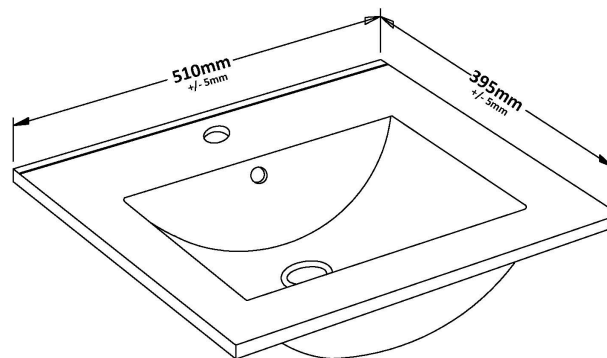

Packaging Dimensions

Height (mm):	830
Width (mm):	520
Depth (mm):	405
Gross Weight (kg):	22

Packaging Data

Box Colour:	Brown Cardboard Box - Printed
Box Qty:	0
Label Size:	0 x 0
Label Colour:	Not Applicable
Label Qty:	0

Outer Box Dimensions (If Applicable)

Height (mm):	
Width (mm):	
Depth (mm):	
Gross Weight (kg):	
Barcode:	5056462661100

Product Details

Country of Origin:	China
Fitting Instruction:	No
CE & UKCA:	
FSC Certified Materials:	Yes
Colour:	Satin Anthracite
Construction Method:	Cam & Wood Dowel
Construction Type:	Rigid
Cabinet Finish:	MFC Painted Gloss
Fascia Finish:	Mdf Painted Gloss
Cabinet Thickness (mm):	16
Fascia Thickness (mm):	18
Drawer Included:	No
Drawer Type:	Not Applicable
No of Shelves:	1
Hinge Type:	95 Degree Soft Close
Hinge Included:	Yes, Supplied
Adjustable Legs:	No, Not Required
Fixings Included:	Yes
Handle Style:	Modern
Waste Shroud:	Not Applicable
Handle Included:	Yes, Supplied
Handle Type:	Finger Pull

Sales Code: NVM001

Description: 500mm Minimalist Basin 1Th

Product Dimensions

Height (mm):	170
Width (mm):	500
Depth (mm):	390
Nett Weight (kg):	9

Packaging Dimensions

Height (mm):	400
Width (mm):	520
Depth (mm):	200
Gross Weight (kg):	9

Packaging Data

Box Colour:	Brown Cardboard Box
Box Qty:	1
Label Size:	105 x 50
Label Colour:	White Label
Label Qty:	1

Outer Box Dimensions (If Applicable)

Height (mm):	
Width (mm):	
Depth (mm):	
Gross Weight (kg):	
Barcode:	5055275828670