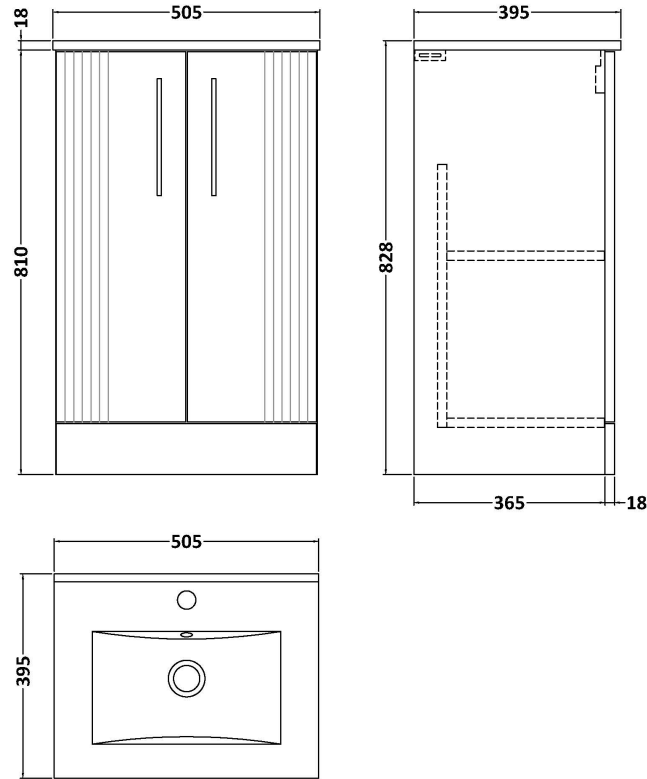

Sales Code: DPF1423B

Description: 500 Fs 2-Door Vanity & Basin 2

Packaging Details

Barcode: 5056462674865

Sales Code: FLT1423

Description: 500 F/S 2-Door Unit

Product Dimensions

Height (mm):	810
Width (mm):	500
Depth (mm):	383
Nett Weight (kg):	21.5

Packaging Dimensions

Height (mm):	830
Width (mm):	520
Depth (mm):	405
Gross Weight (kg):	22

Packaging Data

Box Colour:	Brown Cardboard Box - Printed
Box Qty:	0
Label Size:	0 x 0
Label Colour:	Not Applicable
Label Qty:	0

Outer Box Dimensions (If Applicable)

Height (mm):	
Width (mm):	
Depth (mm):	
Gross Weight (kg):	
Barcode:	5056462661100

Product Details

Country of Origin:	China
Fitting Instruction:	No
CE & UKCA:	
FSC Certified Materials:	Yes
Colour:	Satin Anthracite
Construction Method:	Cam & Wood Dowel
Construction Type:	Rigid
Cabinet Finish:	MFC Painted Gloss
Fascia Finish:	Mdf Painted Gloss
Cabinet Thickness (mm):	16
Fascia Thickness (mm):	18
Drawer Included:	No
Drawer Type:	Not Applicable
No of Shelves:	1
Hinge Type:	95 Degree Soft Close
Hinge Included:	Yes, Supplied
Adjustable Legs:	No, Not Required
Fixings Included:	Yes
Handle Style:	Modern
Waste Shroud:	Not Applicable
Handle Included:	Yes, Supplied
Handle Type:	Finger Pull

Sales Code: NVM001

Description: 500mm Minimalist Basin 1Th

Product Dimensions

Height (mm):	170
Width (mm):	500
Depth (mm):	390
Nett Weight (kg):	9

Packaging Dimensions

Height (mm):	400
Width (mm):	520
Depth (mm):	200
Gross Weight (kg):	9