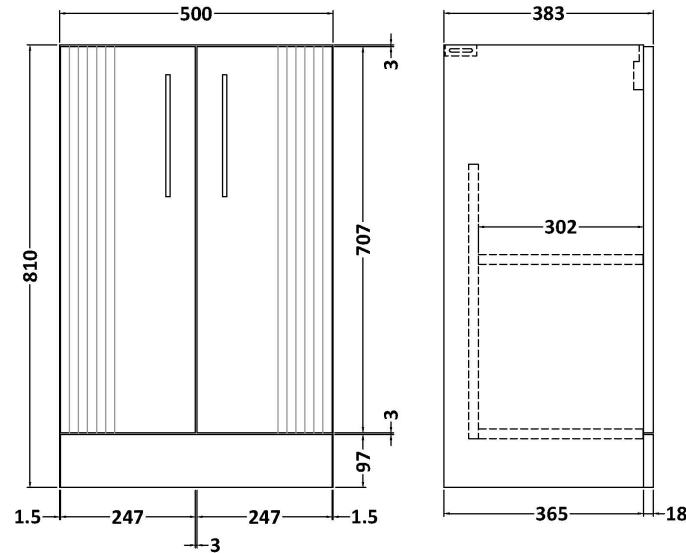

Sales Code: DPF323D

Description: 500 Fs 2-Door Vanity & Basin 3

Packaging Details

Barcode: 5056462674841

Sales Code: FLT323

Description: 500 F/S 2-Door Unit

Product Dimensions

Height (mm):	810
Width (mm):	500
Depth (mm):	383
Nett Weight (kg):	21.5

Packaging Dimensions

Height (mm):	830
Width (mm):	520
Depth (mm):	405
Gross Weight (kg):	22

Packaging Data

Box Colour:	Brown Cardboard Box - Printed
Box Qty:	0
Label Size:	0 x 0
Label Colour:	Not Applicable
Label Qty:	0

Outer Box Dimensions (If Applicable)

Height (mm):	
Width (mm):	
Depth (mm):	
Gross Weight (kg):	
Barcode:	5056462655307

Product Details

Country of Origin:	China
Fitting Instruction:	No
CE & UKCA:	
FSC Certified Materials:	Yes
Colour:	Satin Blue
Construction Method:	Cam & Wood Dowel
Construction Type:	Rigid
Cabinet Finish:	MFC Painted Gloss
Fascia Finish:	Mdf Painted Gloss
Cabinet Thickness (mm):	16
Fascia Thickness (mm):	18
Drawer Included:	No
Drawer Type:	Not Applicable
No of Shelves:	1
Hinge Type:	95 Degree Soft Close
Hinge Included:	Yes, Supplied
Adjustable Legs:	No, Not Required
Fixings Included:	Yes
Handle Style:	Modern
Waste Shroud:	Not Applicable
Handle Included:	Yes, Supplied
Handle Type:	Finger Pull

Sales Code: NVM032

Description: 500 Thin Edged Basin 1Th

Product Dimensions

Height (mm):	170
Width (mm):	510
Depth (mm):	395
Nett Weight (kg):	9.5

Packaging Dimensions

Height (mm):	190
Width (mm):	530
Depth (mm):	415
Gross Weight (kg):	10