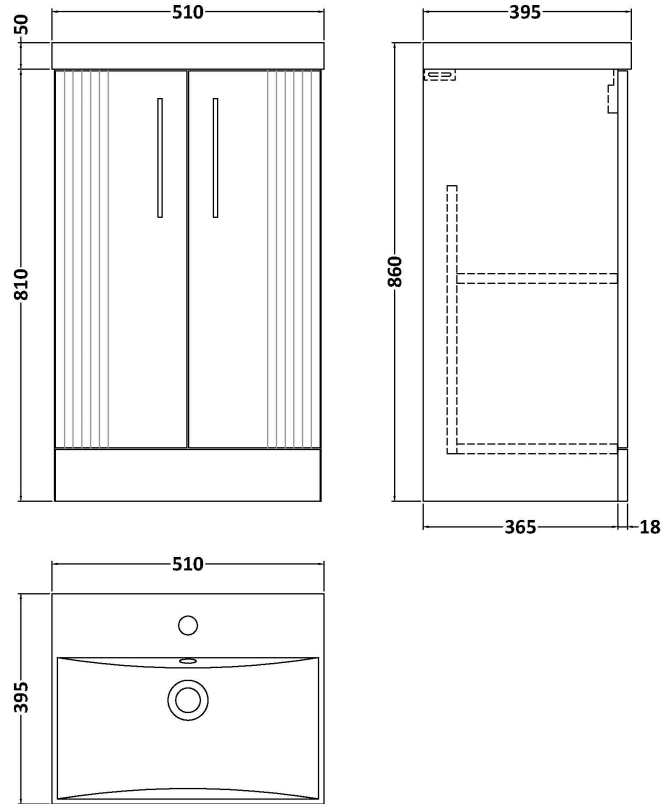

Sales Code: DPF323D

Description: 500 Fs 2-Door Vanity & Basin 3

Packaging Details

Barcode: 5056462674841

Sales Code: FLT323

Description: 500 F/S 2-Door Unit

Product Dimensions

Height (mm):	810
Width (mm):	500
Depth (mm):	383
Nett Weight (kg):	21.5

Packaging Dimensions

Height (mm):	830
Width (mm):	520
Depth (mm):	405
Gross Weight (kg):	22

Packaging Data

Box Colour:	Brown Cardboard Box - Printed
Box Qty:	0
Label Size:	0 x 0
Label Colour:	Not Applicable
Label Qty:	0

Outer Box Dimensions (If Applicable)

Height (mm):	
Width (mm):	
Depth (mm):	
Gross Weight (kg):	
Barcode:	5056462655307

Product Details

Country of Origin:	China
Fitting Instruction:	No
CE & UKCA:	
FSC Certified Materials:	Yes
Colour:	Satin Blue
Construction Method:	Cam & Wood Dowel
Construction Type:	Rigid
Cabinet Finish:	MFC Painted Gloss
Fascia Finish:	Mdf Painted Gloss
Cabinet Thickness (mm):	16
Fascia Thickness (mm):	18
Drawer Included:	No
Drawer Type:	Not Applicable
No of Shelves:	1
Hinge Type:	95 Degree Soft Close
Hinge Included:	Yes, Supplied
Adjustable Legs:	No, Not Required
Fixings Included:	Yes
Handle Style:	Modern
Waste Shroud:	Not Applicable
Handle Included:	Yes, Supplied
Handle Type:	Finger Pull

Sales Code: NVM032

Description: 500 Thin Edged Basin 1Th

Product Dimensions

Height (mm):	170
Width (mm):	510
Depth (mm):	395
Nett Weight (kg):	9.5

Packaging Dimensions

Height (mm):	190
Width (mm):	530
Depth (mm):	415
Gross Weight (kg):	10