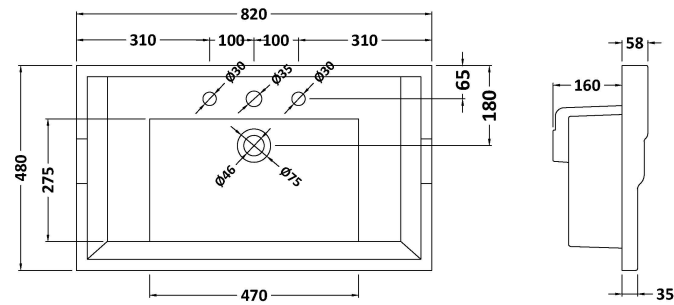

Packaging Dimensions

Height (mm):	465
Width (mm):	825
Depth (mm):	480
Gross Weight (kg):	23.5

Packaging Data

Box Colour:	Brown Cardboard Box
Box Qty:	1
Label Size:	100 x 50
Label Colour:	White Label
Label Qty:	2

Outer Box Dimensions (If Applicable)

Height (mm):	
Width (mm):	
Depth (mm):	
Gross Weight (kg):	
Barcode:	5056462643311

Product Details

Country of Origin:	China
Fitting Instruction:	No
CE & UKCA:	N/A
FSC Certified Materials:	Yes
Colour:	Satin Grey
Construction Method:	Cam & Wood Dowel
Construction Type:	Rigid
Cabinet Finish:	MFC Painted Matt
Fascia Finish:	Mdf Painted Matt
Cabinet Thickness (mm):	18
Fascia Thickness (mm):	18
Drawer Included:	Yes
Drawer Type:	80mm High Metal S/C Inc Galler
No of Shelves:	Not Applicable
Hinge Type:	Not Applicable
Hinge Included:	Not Applicable
Adjustable Legs:	No, Not Required
Fixings Included:	Yes
Handle Style:	Traditional
Waste Shroud:	Yes
Handle Included:	Yes, Supplied
Handle Type:	Knob

Sales Code: NLV035

Description: 800mm Traditional Basin 3Th

Product Dimensions

Height (mm):	218
Width (mm):	820
Depth (mm):	480
Nett Weight (kg):	21

Packaging Dimensions

Height (mm):	260
Width (mm):	840
Depth (mm):	500
Gross Weight (kg):	22

Packaging Data

Box Colour:	Brown Cardboard Box - Printed
Box Qty:	1
Label Size:	100 x 50
Label Colour:	White Label
Label Qty:	2

Outer Box Dimensions (If Applicable)

Height (mm):	
Width (mm):	
Depth (mm):	
Gross Weight (kg):	
Barcode:	5055275830031