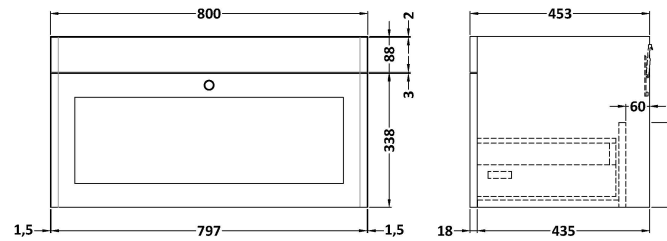

Sales Code: CLC296G

Description: 800 W/H 1-Drawer Unit & Basin 3Th

Packaging Details

Barcode: 5056678416648

Sales Code: CLA296

Description: 800 W/H 1-Drawer Unit (431X800x453)

Product Dimensions

Height (mm):	431
Width (mm):	800
Depth (mm):	453
Nett Weight (kg):	23

Packaging Dimensions

Height (mm):	465
Width (mm):	825
Depth (mm):	480
Gross Weight (kg):	23.5

Packaging Data

Box Colour:	Brown Cardboard Box
Box Qty:	1
Label Size:	100 x 50
Label Colour:	White Label
Label Qty:	2

Sales Code: NLV035

Description: 800mm Traditional Basin 3Th

Product Dimensions

Height (mm):	218
Width (mm):	820
Depth (mm):	480
Nett Weight (kg):	21

Packaging Dimensions

Height (mm):	260
Width (mm):	840
Depth (mm):	500
Gross Weight (kg):	22

Packaging Data

Box Colour:	Brown Cardboard Box - Printed
Box Qty:	1
Label Size:	100 x 50
Label Colour:	White Label
Label Qty:	2

Outer Box Dimensions (If Applicable)

Height (mm):	
Width (mm):	
Depth (mm):	
Gross Weight (kg):	
Barcode:	5055275830031