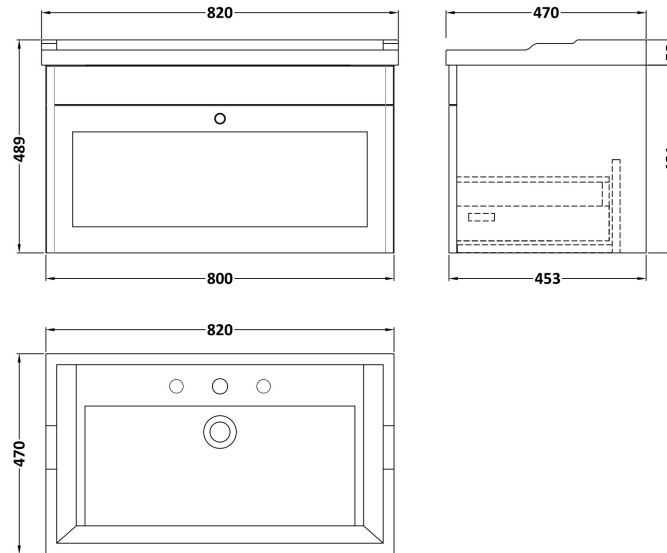

Sales Code: CLC296G

Description: 800 W/H 1-Drawer Unit & Basin 3Th

Packaging Details

Barcode: 5056678416648

Sales Code: CLA296

Description: 800 W/H 1-Drawer Unit (431X800x453)

Product Dimensions

Height (mm):	431
Width (mm):	800
Depth (mm):	453
Nett Weight (kg):	23

Packaging Dimensions

Height (mm):	465
Width (mm):	825
Depth (mm):	480
Gross Weight (kg):	23.5

Packaging Data

Box Colour:	Brown Cardboard Box
Box Qty:	1
Label Size:	100 x 50
Label Colour:	White Label
Label Qty:	2

Outer Box Dimensions (If Applicable)

Height (mm):	
Width (mm):	
Depth (mm):	
Gross Weight (kg):	
Barcode:	5056462643311

Product Details

Country of Origin:	China
Fitting Instruction:	No
CE & UKCA:	N/A
FSC Certified Materials:	Yes
Colour:	Satin Grey
Construction Method:	Cam & Wood Dowel
Construction Type:	Rigid
Cabinet Finish:	MFC Painted Matt
Fascia Finish:	Mdf Painted Matt
Cabinet Thickness (mm):	18
Fascia Thickness (mm):	18
Drawer Included:	Yes
Drawer Type:	80mm High Metal S/C Inc Galler
No of Shelves:	Not Applicable
Hinge Type:	Not Applicable
Hinge Included:	Not Applicable
Adjustable Legs:	No, Not Required
Fixings Included:	Yes
Handle Style:	Traditional
Waste Shroud:	Yes
Handle Included:	Yes, Supplied
Handle Type:	Knob

Sales Code: NLV035

Description: 800mm Traditional Basin 3Th

Product Dimensions

Height (mm):	218
Width (mm):	820
Depth (mm):	480
Nett Weight (kg):	21

Packaging Dimensions

Height (mm):	260
Width (mm):	840
Depth (mm):	500
Gross Weight (kg):	22