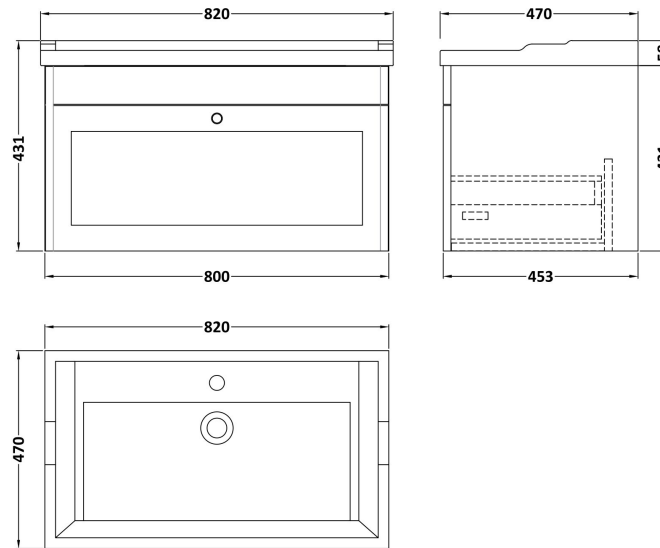

Sales Code: CLC196F

Description: 800 W/H 1-Drawer Unit & Basin 1Th

Packaging Details

Barcode: 5056678416471

Sales Code: CLA196

Description: 800 W/H 1-Drawer Unit (431X800x453)

Product Dimensions

Height (mm):	431
Width (mm):	800
Depth (mm):	453
Nett Weight (kg):	23

Packaging Dimensions

Height (mm):	465
Width (mm):	825
Depth (mm):	480
Gross Weight (kg):	23.5

Packaging Data

Box Colour:	Brown Cardboard Box
Box Qty:	1
Label Size:	100 x 50
Label Colour:	White Label
Label Qty:	2

Outer Box Dimensions (If Applicable)

Height (mm):	
Width (mm):	
Depth (mm):	
Gross Weight (kg):	
Barcode:	5056462643304

Product Details

Country of Origin:	China
Fitting Instruction:	No
CE & UKCA:	N/A
FSC Certified Materials:	Yes
Colour:	Satin White
Construction Method:	Cam & Wood Dowel
Construction Type:	Rigid
Cabinet Finish:	MFC Painted Matt
Fascia Finish:	Mdf Painted Matt
Cabinet Thickness (mm):	18
Fascia Thickness (mm):	18
Drawer Included:	Yes
Drawer Type:	80mm High Metal S/C Inc Galler
No of Shelves:	Not Applicable
Hinge Type:	Not Applicable
Hinge Included:	Not Applicable
Adjustable Legs:	No, Not Required
Fixings Included:	Yes
Handle Style:	Traditional
Waste Shroud:	Yes
Handle Included:	Yes, Supplied
Handle Type:	Knob

Sales Code: NLV005

Description: 800mm Traditional Basin 1 Th

Product Dimensions

Height (mm):	210
Width (mm):	820
Depth (mm):	480
Nett Weight (kg):	17.1

Packaging Dimensions

Height (mm):	260
Width (mm):	840
Depth (mm):	500
Gross Weight (kg):	18.8