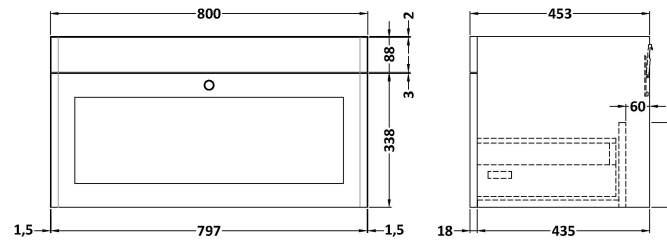

Sales Code: CLC196F

Description: 800 W/H 1-Drawer Unit & Basin 1Th

Packaging Details

Barcode: 5056678416471

Sales Code: CLA196

Description: 800 W/H 1-Drawer Unit (431X800x453)

Product Dimensions

Height (mm):	431
Width (mm):	800
Depth (mm):	453
Nett Weight (kg):	23

Packaging Dimensions

Height (mm):	465
Width (mm):	825
Depth (mm):	480
Gross Weight (kg):	23.5

Packaging Data

Box Colour:	Brown Cardboard Box
Box Qty:	1
Label Size:	100 x 50
Label Colour:	White Label
Label Qty:	2

Sales Code: NLV005

Description: 800mm Traditional Basin 1 Th

Product Dimensions

Height (mm):	210
Width (mm):	820
Depth (mm):	480
Nett Weight (kg):	17.1

Packaging Dimensions

Height (mm):	260
Width (mm):	840
Depth (mm):	500
Gross Weight (kg):	18.8

Packaging Data

Box Colour:	Brown Cardboard Box - Printed
Box Qty:	1
Label Size:	100 x 50
Label Colour:	White Label
Label Qty:	2

Outer Box Dimensions (If Applicable)

Height (mm):	
Width (mm):	
Depth (mm):	
Gross Weight (kg):	
Barcode:	5055369043408