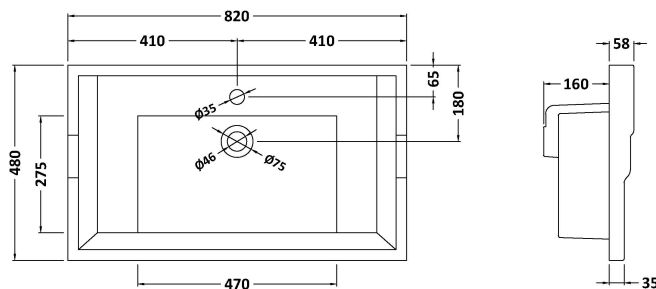

Packaging Dimensions

Height (mm):	465
Width (mm):	825
Depth (mm):	480
Gross Weight (kg):	23.5

Packaging Data

Box Colour:	Brown Cardboard Box
Box Qty:	1
Label Size:	100 x 50
Label Colour:	White Label
Label Qty:	2

Outer Box Dimensions (If Applicable)

Height (mm):	
Width (mm):	
Depth (mm):	
Gross Weight (kg):	
Barcode:	5056462643304

Product Details

Country of Origin:	China
Fitting Instruction:	No
CE & UKCA:	N/A
FSC Certified Materials:	Yes
Colour:	Satin White
Construction Method:	Cam & Wood Dowel
Construction Type:	Rigid
Cabinet Finish:	MFC Painted Matt
Fascia Finish:	Mdf Painted Matt
Cabinet Thickness (mm):	18
Fascia Thickness (mm):	18
Drawer Included:	Yes
Drawer Type:	80mm High Metal S/C Inc Galler
No of Shelves:	Not Applicable
Hinge Type:	Not Applicable
Hinge Included:	Not Applicable
Adjustable Legs:	No, Not Required
Fixings Included:	Yes
Handle Style:	Traditional
Waste Shroud:	Yes
Handle Included:	Yes, Supplied
Handle Type:	Knob

Sales Code: NLV005

Description: 800mm Traditional Basin 1 Th

Product Dimensions

Height (mm):	210
Width (mm):	820
Depth (mm):	480
Nett Weight (kg):	17.1

Packaging Dimensions

Height (mm):	260
Width (mm):	840
Depth (mm):	500
Gross Weight (kg):	18.8

Packaging Data

Box Colour:	Brown Cardboard Box - Printed
Box Qty:	1
Label Size:	100 x 50
Label Colour:	White Label
Label Qty:	2

Outer Box Dimensions (If Applicable)

Height (mm):	
Width (mm):	
Depth (mm):	
Gross Weight (kg):	
Barcode:	5055369043408