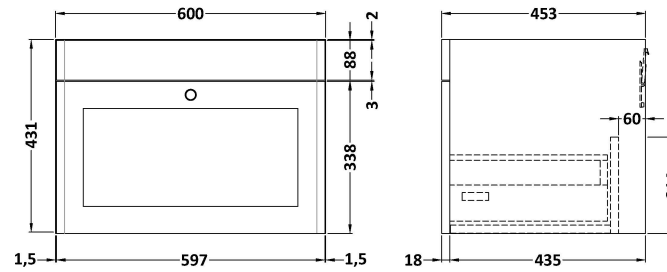

Sales Code: CLC894BR2

Description: 1200 W/H 2-Drawer Unit & Marble Top

Packaging Details

Barcode: 5056678417935

Sales Code: CLA894

Description: 600 W/H 1-Drawer Unit (431X600x453)

Product Dimensions

Height (mm):	431
Width (mm):	600
Depth (mm):	453
Nett Weight (kg):	19

Packaging Dimensions

Height (mm):	465
Width (mm):	625
Depth (mm):	480
Gross Weight (kg):	19.5

Packaging Data

Box Colour:	Brown Cardboard Box
Box Qty:	1
Label Size:	100 x 50
Label Colour:	White Label
Label Qty:	2

Sales Code: LOM233

Description: 1200 Double Bowl Marble Top 1Th

Product Dimensions

Height (mm):	268
Width (mm):	1220
Depth (mm):	463
Nett Weight (kg):	27.5

Packaging Dimensions

Height (mm):	310
Width (mm):	1300
Depth (mm):	550
Gross Weight (kg):	28

Packaging Data

Box Colour:	White Cardboard Box
Box Qty:	1
Label Size:	100 x 50
Label Colour:	White Label
Label Qty:	2

Outer Box Dimensions (If Applicable)

Height (mm):	
Width (mm):	
Depth (mm):	
Gross Weight (kg):	
Barcode:	5056211819080