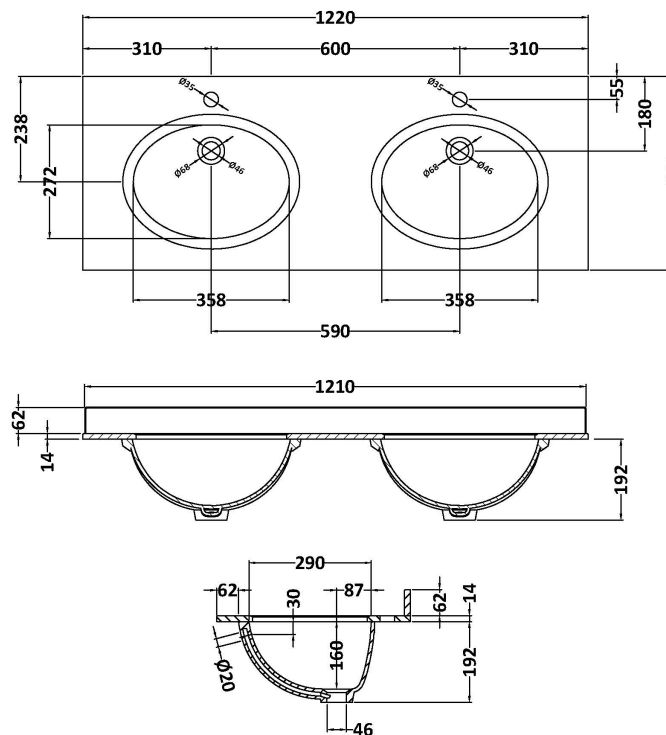

Packaging Dimensions

Height (mm):	465
Width (mm):	625
Depth (mm):	480
Gross Weight (kg):	19.5

Packaging Data

Box Colour:	Brown Cardboard Box
Box Qty:	1
Label Size:	100 x 50
Label Colour:	White Label
Label Qty:	2

Outer Box Dimensions (If Applicable)

Height (mm):	
Width (mm):	
Depth (mm):	
Gross Weight (kg):	
Barcode:	5056462643281

Product Details

Country of Origin:	China
Fitting Instruction:	No
CE & UKCA:	N/A
FSC Certified Materials:	Yes
Colour:	Satin Green
Construction Method:	Cam & Wood Dowel
Construction Type:	Rigid
Cabinet Finish:	MFC Painted Matt
Fascia Finish:	Mdf Painted Matt
Cabinet Thickness (mm):	18
Fascia Thickness (mm):	18
Drawer Included:	Yes
Drawer Type:	80mm High Metal S/C Inc Galler
No of Shelves:	Not Applicable
Hinge Type:	Not Applicable
Hinge Included:	Not Applicable
Adjustable Legs:	No, Not Required
Fixings Included:	Yes
Handle Style:	Traditional
Waste Shroud:	Yes
Handle Included:	Yes, Supplied
Handle Type:	Knob

Sales Code: LOM233

Description: 1200 Double Bowl Marble Top 1Th

Product Dimensions

Height (mm):	268
Width (mm):	1220
Depth (mm):	463
Nett Weight (kg):	27.5

Packaging Dimensions

Height (mm):	310
Width (mm):	1300
Depth (mm):	550
Gross Weight (kg):	28

Packaging Data

Box Colour:	White Cardboard Box
Box Qty:	1
Label Size:	100 x 50
Label Colour:	White Label
Label Qty:	2

Outer Box Dimensions (If Applicable)

Height (mm):	
Width (mm):	
Depth (mm):	
Gross Weight (kg):	
Barcode:	5056211819080