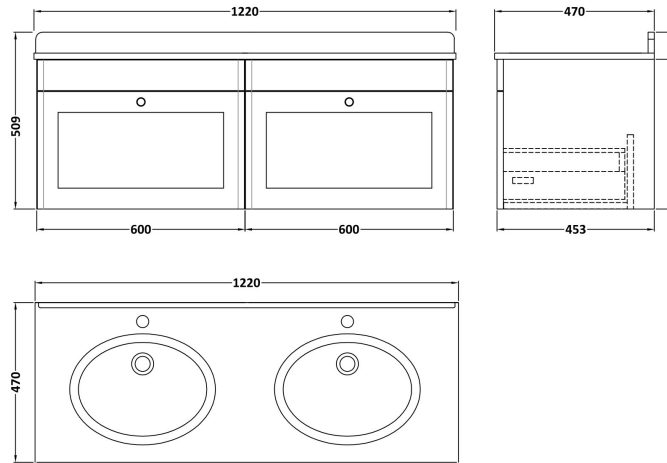

Sales Code: CLC894BR2

Description: 1200 W/H 2-Drawer Unit & Marble Top

Packaging Details

Barcode: 5056678417935

Sales Code: CLA894

Description: 600 W/H 1-Drawer Unit (431X600x453)

Product Dimensions

Height (mm):	431
Width (mm):	600
Depth (mm):	453
Nett Weight (kg):	19

Packaging Dimensions

Height (mm):	465
Width (mm):	625
Depth (mm):	480
Gross Weight (kg):	19.5

Packaging Data

Box Colour:	Brown Cardboard Box
Box Qty:	1
Label Size:	100 x 50
Label Colour:	White Label
Label Qty:	2

Outer Box Dimensions (If Applicable)

Height (mm):	
Width (mm):	
Depth (mm):	
Gross Weight (kg):	
Barcode:	5056462643281

Product Details

Country of Origin:	China
Fitting Instruction:	No
CE & UKCA:	N/A
FSC Certified Materials:	Yes
Colour:	Satin Green
Construction Method:	Cam & Wood Dowel
Construction Type:	Rigid
Cabinet Finish:	MFC Painted Matt
Fascia Finish:	Mdf Painted Matt
Cabinet Thickness (mm):	18
Fascia Thickness (mm):	18
Drawer Included:	Yes
Drawer Type:	80mm High Metal S/C Inc Galler
No of Shelves:	Not Applicable
Hinge Type:	Not Applicable
Hinge Included:	Not Applicable
Adjustable Legs:	No, Not Required
Fixings Included:	Yes
Handle Style:	Traditional
Waste Shroud:	Yes
Handle Included:	Yes, Supplied
Handle Type:	Knob

Sales Code: LOM233

Description: 1200 Double Bowl Marble Top 1Th

Product Dimensions

Height (mm):	268
Width (mm):	1220
Depth (mm):	463
Nett Weight (kg):	27.5

Packaging Dimensions

Height (mm):	310
Width (mm):	1300
Depth (mm):	550
Gross Weight (kg):	28