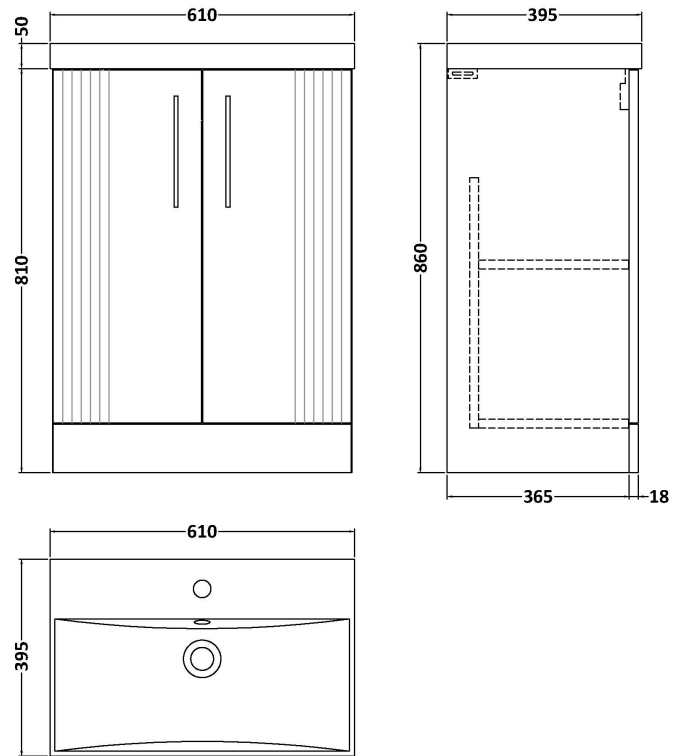

Sales Code: DPF825D

Description: 600 F/S 2-Door Vanity & Basin 3

Packaging Details

Barcode: 5056462675350

Sales Code: FLT825

Description: 600 F/S 2-Door Basin Unit

Product Dimensions

Height (mm):	810
Width (mm):	600
Depth (mm):	383
Nett Weight (kg):	26.2

Packaging Dimensions

Height (mm):	830
Width (mm):	620
Depth (mm):	405
Gross Weight (kg):	26.7

Packaging Data

Box Colour:	Brown Cardboard Box - Printed
Box Qty:	0
Label Size:	0 x 0
Label Colour:	Not Applicable
Label Qty:	0

Outer Box Dimensions (If Applicable)

Height (mm):	
Width (mm):	
Depth (mm):	
Gross Weight (kg):	
Barcode:	5056462655437

Product Details

Country of Origin:	China
Fitting Instruction:	No
CE & UKCA:	
FSC Certified Materials:	Yes
Colour:	Satin Green
Construction Method:	Cam & Wood Dowel
Construction Type:	Rigid
Cabinet Finish:	MFC Painted Gloss
Fascia Finish:	Mdf Painted Gloss
Cabinet Thickness (mm):	16
Fascia Thickness (mm):	18
Drawer Included:	No
Drawer Type:	Not Applicable
No of Shelves:	1
Hinge Type:	95 Degree Soft Close
Hinge Included:	Yes, Supplied
Adjustable Legs:	No, Not Required
Fixings Included:	Yes
Handle Style:	Modern
Waste Shroud:	Not Applicable
Handle Included:	Yes, Supplied
Handle Type:	Finger Pull

Sales Code: NVM033

Description: 600 Thin Edged Basin 1Th

Product Dimensions

Height (mm):	170
Width (mm):	610
Depth (mm):	395
Nett Weight (kg):	11

Packaging Dimensions

Height (mm):	190
Width (mm):	630
Depth (mm):	415
Gross Weight (kg):	11.5