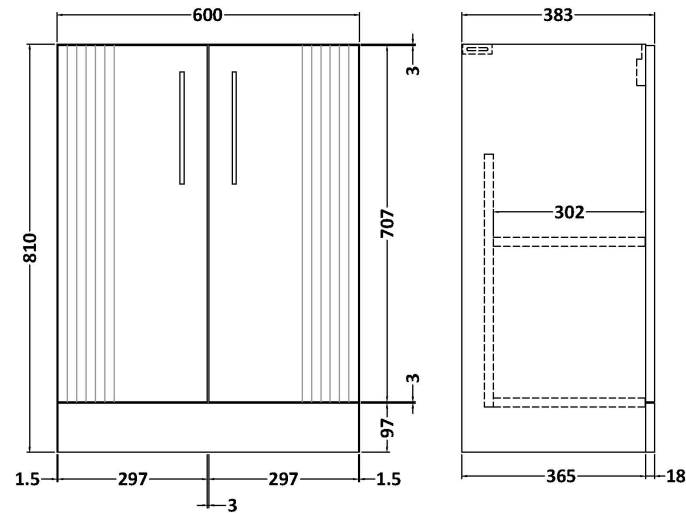

Sales Code: DPF825D

Description: 600 F/S 2-Door Vanity & Basin 3

Packaging Details

Barcode: 5056462675350

Sales Code: FLT825

Description: 600 F/S 2-Door Basin Unit

Product Dimensions

Height (mm):	810
Width (mm):	600
Depth (mm):	383
Nett Weight (kg):	26.2

Packaging Dimensions

Height (mm):	830
Width (mm):	620
Depth (mm):	405
Gross Weight (kg):	26.7

Packaging Data

Box Colour:	Brown Cardboard Box - Printed
Box Qty:	0
Label Size:	0 x 0
Label Colour:	Not Applicable
Label Qty:	0

Outer Box Dimensions (If Applicable)

Height (mm):	
Width (mm):	
Depth (mm):	
Gross Weight (kg):	
Barcode:	5056462655437

Product Details

Country of Origin:	China
Fitting Instruction:	No
CE & UKCA:	
FSC Certified Materials:	Yes
Colour:	Satin Green
Construction Method:	Cam & Wood Dowel
Construction Type:	Rigid
Cabinet Finish:	MFC Painted Gloss
Fascia Finish:	Mdf Painted Gloss
Cabinet Thickness (mm):	16
Fascia Thickness (mm):	18
Drawer Included:	No
Drawer Type:	Not Applicable
No of Shelves:	1
Hinge Type:	95 Degree Soft Close
Hinge Included:	Yes, Supplied
Adjustable Legs:	No, Not Required
Fixings Included:	Yes
Handle Style:	Modern
Waste Shroud:	Not Applicable
Handle Included:	Yes, Supplied
Handle Type:	Finger Pull

Sales Code: NVM033

Description: 600 Thin Edged Basin 1Th

Product Dimensions

Height (mm):	170
Width (mm):	610
Depth (mm):	395
Nett Weight (kg):	11

Packaging Dimensions

Height (mm):	190
Width (mm):	630
Depth (mm):	415
Gross Weight (kg):	11.5