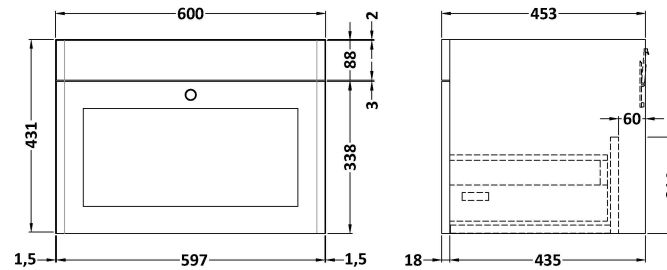

Sales Code: CLC1494GR2

Description: 1200 W/H 2-Drawer Unit & Marble Top

Packaging Details

Barcode: 5056678417904

Sales Code: CLA1494

Description: 600 W/H 1-Drawer Unit (431X600x453)

Product Dimensions

Height (mm):	431
Width (mm):	600
Depth (mm):	453
Nett Weight (kg):	19

Packaging Dimensions

Height (mm):	465
Width (mm):	625
Depth (mm):	480
Gross Weight (kg):	19.5

Packaging Data

Box Colour:	Brown Cardboard Box
Box Qty:	1
Label Size:	100 x 50
Label Colour:	White Label
Label Qty:	2

Sales Code: LOM235

Description: 1200 Double Bowl Marble Top 1Th

Product Dimensions

Height (mm):	268
Width (mm):	1220
Depth (mm):	463
Nett Weight (kg):	27.5

Packaging Dimensions

Height (mm):	310
Width (mm):	1300
Depth (mm):	550
Gross Weight (kg):	28

Packaging Data

Box Colour:	White Cardboard Box
Box Qty:	1
Label Size:	100 x 50
Label Colour:	White Label
Label Qty:	2

Outer Box Dimensions (If Applicable)

Height (mm):	
Width (mm):	
Depth (mm):	
Gross Weight (kg):	
Barcode:	5056211819103