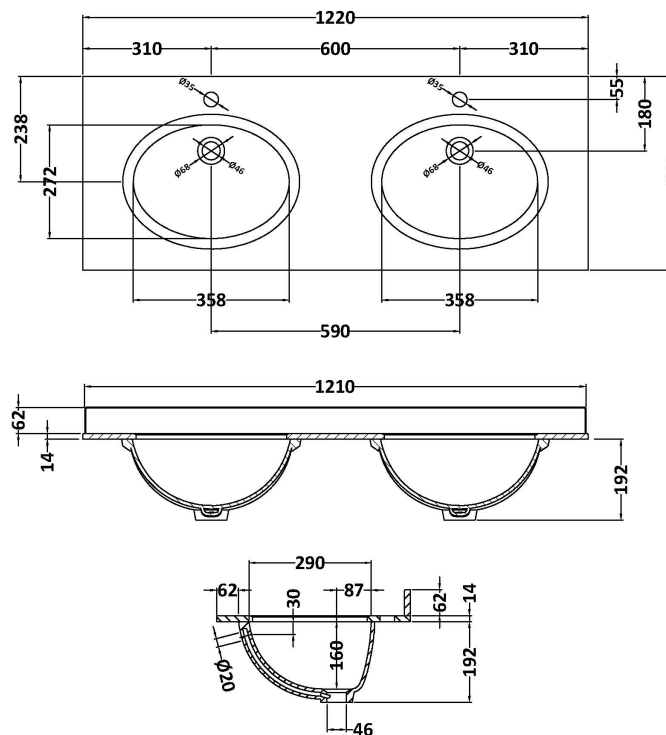

Packaging Dimensions

Height (mm):	465
Width (mm):	625
Depth (mm):	480
Gross Weight (kg):	19.5

Packaging Data

Box Colour:	Brown Cardboard Box
Box Qty:	1
Label Size:	100 x 50
Label Colour:	White Label
Label Qty:	2

Outer Box Dimensions (If Applicable)

Height (mm):	
Width (mm):	
Depth (mm):	
Gross Weight (kg):	
Barcode:	5056462643298

Product Details

Country of Origin:	China
Fitting Instruction:	No
CE & UKCA:	N/A
FSC Certified Materials:	Yes
Colour:	Satin Anthracite
Construction Method:	Cam & Wood Dowel
Construction Type:	Rigid
Cabinet Finish:	MFC Painted Matt
Fascia Finish:	Mdf Painted Matt
Cabinet Thickness (mm):	18
Fascia Thickness (mm):	18
Drawer Included:	Yes
Drawer Type:	80mm High Metal S/C Inc Galler
No of Shelves:	Not Applicable
Hinge Type:	Not Applicable
Hinge Included:	Not Applicable
Adjustable Legs:	No, Not Required
Fixings Included:	Yes
Handle Style:	Traditional
Waste Shroud:	Yes
Handle Included:	Yes, Supplied
Handle Type:	Knob

Sales Code: LOM235

Description: 1200 Double Bowl Marble Top 1Th

Product Dimensions

Height (mm):	268
Width (mm):	1220
Depth (mm):	463
Nett Weight (kg):	27.5

Packaging Dimensions

Height (mm):	310
Width (mm):	1300
Depth (mm):	550
Gross Weight (kg):	28

Packaging Data

Box Colour:	White Cardboard Box
Box Qty:	1
Label Size:	100 x 50
Label Colour:	White Label
Label Qty:	2

Outer Box Dimensions (If Applicable)

Height (mm):	
Width (mm):	
Depth (mm):	
Gross Weight (kg):	
Barcode:	5056211819103