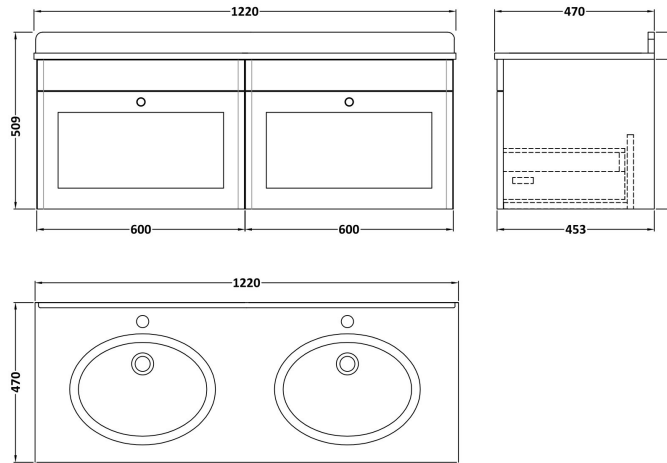

Sales Code: CLC1494GR2

Description: 1200 W/H 2-Drawer Unit & Marble Top

Packaging Details

Barcode: 5056678417904

Sales Code: CLA1494

Description: 600 W/H 1-Drawer Unit (431X600x453)

Product Dimensions

Height (mm):	431
Width (mm):	600
Depth (mm):	453
Nett Weight (kg):	19

Packaging Dimensions

Height (mm):	465
Width (mm):	625
Depth (mm):	480
Gross Weight (kg):	19.5

Packaging Data

Box Colour:	Brown Cardboard Box
Box Qty:	1
Label Size:	100 x 50
Label Colour:	White Label
Label Qty:	2

Outer Box Dimensions (If Applicable)

Height (mm):	
Width (mm):	
Depth (mm):	
Gross Weight (kg):	
Barcode:	5056462643298

Product Details

Country of Origin:	China
Fitting Instruction:	No
CE & UKCA:	N/A
FSC Certified Materials:	Yes
Colour:	Satin Anthracite
Construction Method:	Cam & Wood Dowel
Construction Type:	Rigid
Cabinet Finish:	MFC Painted Matt
Fascia Finish:	Mdf Painted Matt
Cabinet Thickness (mm):	18
Fascia Thickness (mm):	18
Drawer Included:	Yes
Drawer Type:	80mm High Metal S/C Inc Galler
No of Shelves:	Not Applicable
Hinge Type:	Not Applicable
Hinge Included:	Not Applicable
Adjustable Legs:	No, Not Required
Fixings Included:	Yes
Handle Style:	Traditional
Waste Shroud:	Yes
Handle Included:	Yes, Supplied
Handle Type:	Knob

Sales Code: LOM235

Description: 1200 Double Bowl Marble Top 1Th

Product Dimensions

Height (mm):	268
Width (mm):	1220
Depth (mm):	463
Nett Weight (kg):	27.5

Packaging Dimensions

Height (mm):	310
Width (mm):	1300
Depth (mm):	550
Gross Weight (kg):	28