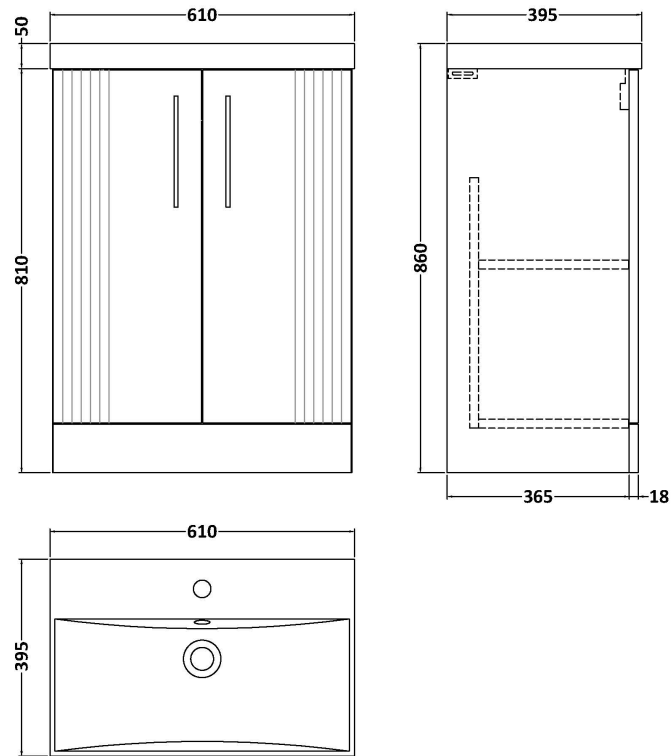

Sales Code: DPF1425D

Description: 600 F/S 2-Door Vanity & Basin 3

Packaging Details

Barcode: 5056462675329