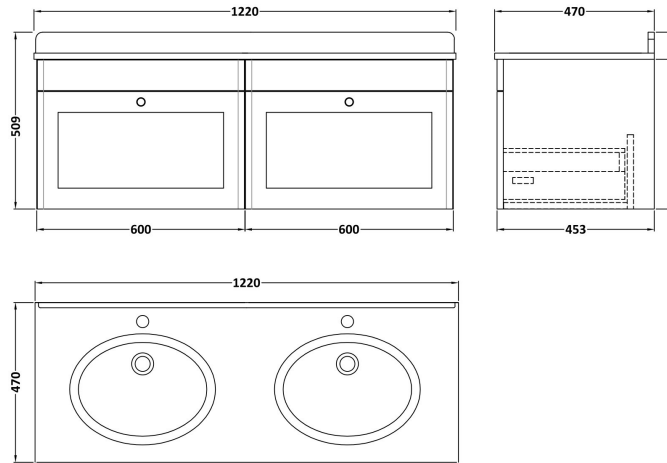

Sales Code: CLC294GR2

Description: 1200 W/H 2-Drawer Unit & Marble Top

Packaging Details

Barcode: 5056678417881

Sales Code: CLA294

Description: 600 W/H 1-Drawer Unit (431X600x453)

Product Dimensions

Height (mm):	431
Width (mm):	600
Depth (mm):	453
Nett Weight (kg):	19

Packaging Dimensions

Height (mm):	465
Width (mm):	625
Depth (mm):	480
Gross Weight (kg):	19.5

Packaging Data

Box Colour:	Brown Cardboard Box
Box Qty:	1
Label Size:	100 x 50
Label Colour:	White Label
Label Qty:	2

Outer Box Dimensions (If Applicable)

Height (mm):	
Width (mm):	
Depth (mm):	
Gross Weight (kg):	
Barcode:	5056462643274

Product Details

Country of Origin:	China
Fitting Instruction:	No
CE & UKCA:	N/A
FSC Certified Materials:	Yes
Colour:	Satin Grey
Construction Method:	Cam & Wood Dowel
Construction Type:	Rigid
Cabinet Finish:	MFC Painted Matt
Fascia Finish:	Mdf Painted Matt
Cabinet Thickness (mm):	18
Fascia Thickness (mm):	18
Drawer Included:	Yes
Drawer Type:	80mm High Metal S/C Inc Galler
No of Shelves:	Not Applicable
Hinge Type:	Not Applicable
Hinge Included:	Not Applicable
Adjustable Legs:	No, Not Required
Fixings Included:	Yes
Handle Style:	Traditional
Waste Shroud:	Yes
Handle Included:	Yes, Supplied
Handle Type:	Knob

Sales Code: LOM235

Description: 1200 Double Bowl Marble Top 1Th

Product Dimensions

Height (mm):	268
Width (mm):	1220
Depth (mm):	463
Nett Weight (kg):	27.5

Packaging Dimensions

Height (mm):	310
Width (mm):	1300
Depth (mm):	550
Gross Weight (kg):	28