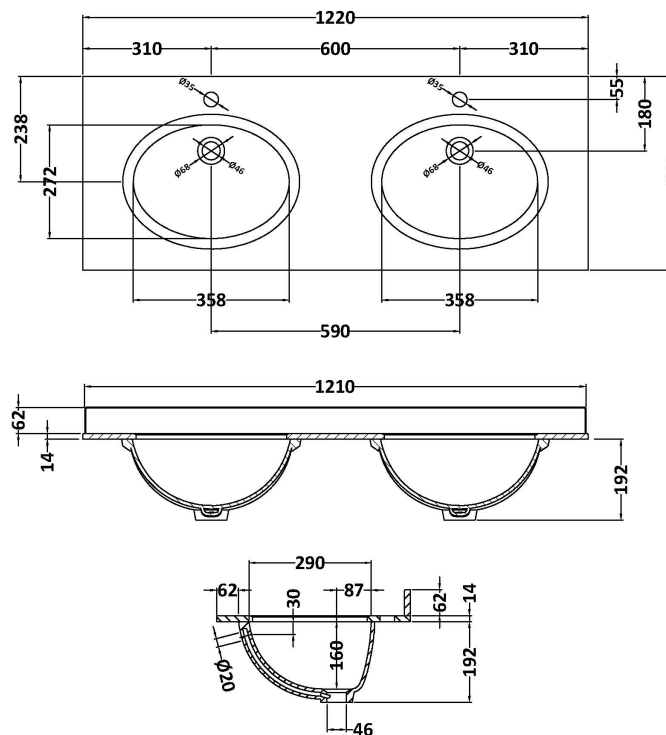

Packaging Dimensions

Height (mm):	465
Width (mm):	625
Depth (mm):	480
Gross Weight (kg):	19.5

Packaging Data

Box Colour:	Brown Cardboard Box
Box Qty:	1
Label Size:	100 x 50
Label Colour:	White Label
Label Qty:	2

Outer Box Dimensions (If Applicable)

Height (mm):	
Width (mm):	
Depth (mm):	
Gross Weight (kg):	
Barcode:	5056462643274

Product Details

Country of Origin:	China
Fitting Instruction:	No
CE & UKCA:	N/A
FSC Certified Materials:	Yes
Colour:	Satin Grey
Construction Method:	Cam & Wood Dowel
Construction Type:	Rigid
Cabinet Finish:	MFC Painted Matt
Fascia Finish:	Mdf Painted Matt
Cabinet Thickness (mm):	18
Fascia Thickness (mm):	18
Drawer Included:	Yes
Drawer Type:	80mm High Metal S/C Inc Galler
No of Shelves:	Not Applicable
Hinge Type:	Not Applicable
Hinge Included:	Not Applicable
Adjustable Legs:	No, Not Required
Fixings Included:	Yes
Handle Style:	Traditional
Waste Shroud:	Yes
Handle Included:	Yes, Supplied
Handle Type:	Knob

Sales Code: LOM235

Description: 1200 Double Bowl Marble Top 1Th

Product Dimensions

Height (mm):	268
Width (mm):	1220
Depth (mm):	463
Nett Weight (kg):	27.5

Packaging Dimensions

Height (mm):	310
Width (mm):	1300
Depth (mm):	550
Gross Weight (kg):	28

Packaging Data

Box Colour:	White Cardboard Box
Box Qty:	1
Label Size:	100 x 50
Label Colour:	White Label
Label Qty:	2

Outer Box Dimensions (If Applicable)

Height (mm):	
Width (mm):	
Depth (mm):	
Gross Weight (kg):	
Barcode:	5056211819103