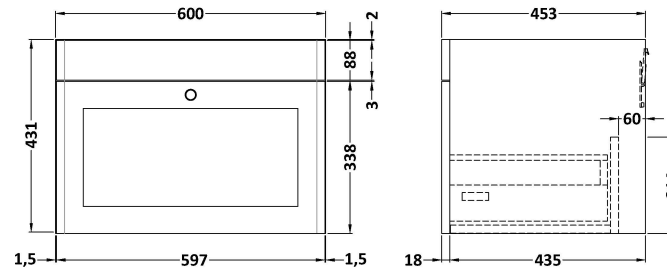

Sales Code: CLC294GR2

Description: 1200 W/H 2-Drawer Unit & Marble Top

Packaging Details

Barcode: 5056678417881

Sales Code: CLA294

Description: 600 W/H 1-Drawer Unit (431X600x453)

Product Dimensions

Height (mm):	431
Width (mm):	600
Depth (mm):	453
Nett Weight (kg):	19

Packaging Dimensions

Height (mm):	465
Width (mm):	625
Depth (mm):	480
Gross Weight (kg):	19.5

Packaging Data

Box Colour:	Brown Cardboard Box
Box Qty:	1
Label Size:	100 x 50
Label Colour:	White Label
Label Qty:	2

Sales Code: LOM235

Description: 1200 Double Bowl Marble Top 1Th

Product Dimensions

Height (mm):	268
Width (mm):	1220
Depth (mm):	463
Nett Weight (kg):	27.5

Packaging Dimensions

Height (mm):	310
Width (mm):	1300
Depth (mm):	550
Gross Weight (kg):	28

Packaging Data

Box Colour:	White Cardboard Box
Box Qty:	1
Label Size:	100 x 50
Label Colour:	White Label
Label Qty:	2

Outer Box Dimensions (If Applicable)

Height (mm):	
Width (mm):	
Depth (mm):	
Gross Weight (kg):	
Barcode:	5056211819103