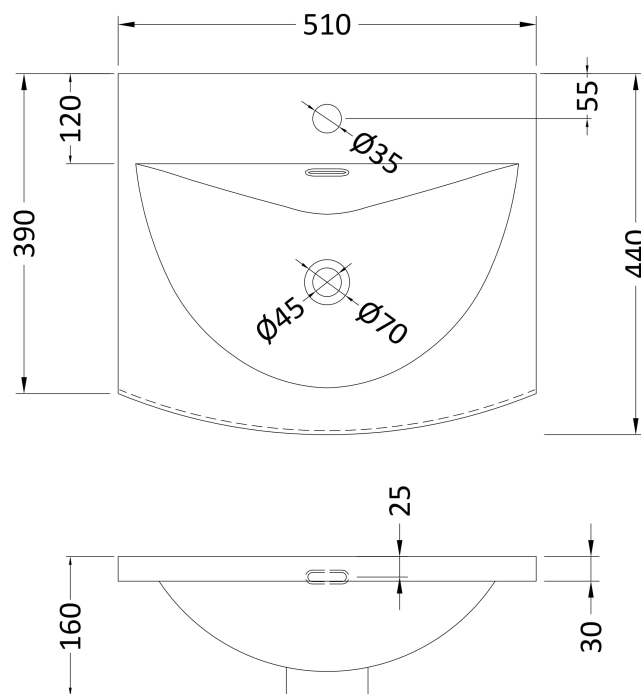

### Product Dimensions

Height (mm):	810
Width (mm):	500
Depth (mm):	383
Nett Weight (kg):	21.5

### Packaging Dimensions

Height (mm):	830
Width (mm):	520
Depth (mm):	405
Gross Weight (kg):	22

### Outer Box Dimensions (If Applicable)

Height (mm):	
Width (mm):	
Depth (mm):	
Gross Weight (kg):	
Barcode:	5056462655314

### Product Dimensions

Height (mm):	160
Width (mm):	510
Depth (mm):	440
Nett Weight (kg):	9