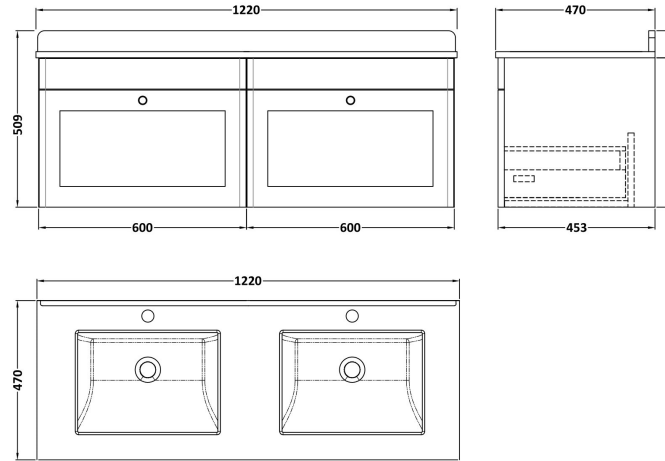

Sales Code: CLC894WS2

Description: 1200 W/H 2-Drawer Unit & Marble Top

Packaging Details

Barcode: 5056678417812