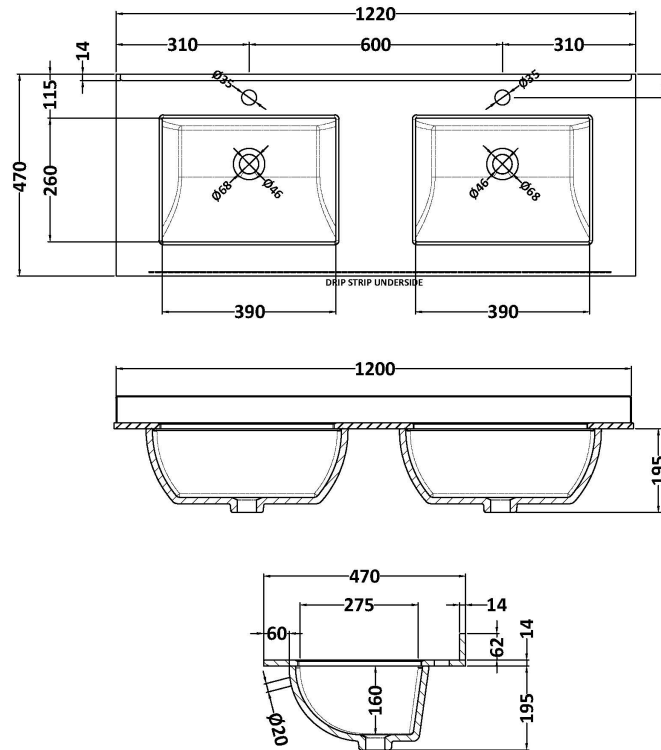

### Product Dimensions

Height (mm):	431
Width (mm):	600
Depth (mm):	453
Nett Weight (kg):	19

### Packaging Dimensions

Height (mm):	465
Width (mm):	625
Depth (mm):	480
Gross Weight (kg):	19.5

### Outer Box Dimensions (If Applicable)

Height (mm):	
Width (mm):	
Depth (mm):	
Gross Weight (kg):	
Barcode:	5056462643281

### Product Dimensions

Height (mm):	268
Width (mm):	1220
Depth (mm):	463
Nett Weight (kg):	27.5