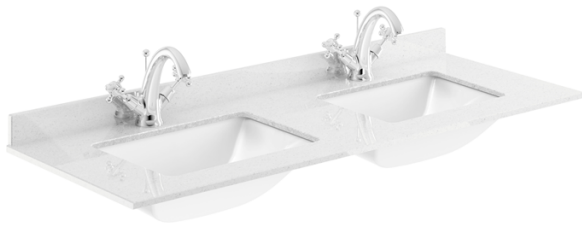

Sales Code: LSM234

Description: 1200 Double Bowl Marble Top 1Th

Product Dimensions

Height (mm):	268
Width (mm):	1220
Depth (mm):	463
Nett Weight (kg):	27.5

Packaging Dimensions

Height (mm):	310
Width (mm):	1300
Depth (mm):	550
Gross Weight (kg):	28

Packaging Data

Box Colour:	White Cardboard Box
Box Qty:	1
Label Size:	100 x 50
Label Colour:	White Label
Label Qty:	2

Outer Box Dimensions (If Applicable)

Height (mm):	
Width (mm):	
Depth (mm):	
Gross Weight (kg):	
Barcode:	5056462656045

Product Details

Country of Origin:	China
Fitting Instruction:	No
Certification: CE & UKCA:	N/A
WRAS:	N/A
WRAS No:	N/A
Product Material:	Vitreous China, Natural Marble
Fixing Supplied:	No

Pans/Bidets: Trap Style: Not Applicable Includes Seat: Not Applicable

Seats: Seat Type: Not Applicable Material: Not Applicable
Function: Not Applicable Hinge Type: Not Applicable
Hinge Material: Not Applicable

Cisterns: Operating Type: Not Applicable Fittings: Not Applicable
Lever Type: Not Applicable

Basins: Tap Hole: One Taphole Chain Stay Hole: No
Template: Not Applicable Waste Type Req: Slotted
Overflow Inc: Yes Overflow Cover: Yes
Inner Bowl Depth (mm): 160mm