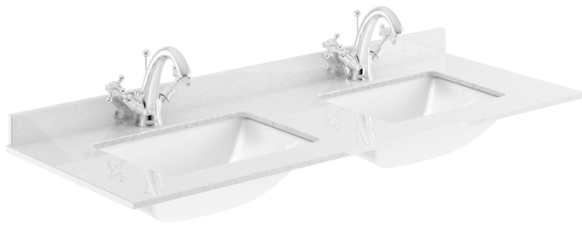

Sales Code: CLC194WS2

Description: 1200 W/H 2-Drawer Unit & Marble Top

Packaging Details

Barcode: 5056678417799

Sales Code: CLA194

Description: 600 W/H 1-Drawer Unit (431X600x453)

Product Dimensions

Height (mm):	431
Width (mm):	600
Depth (mm):	453
Nett Weight (kg):	19

Outer Box Dimensions (If Applicable)

Height (mm):	
Width (mm):	
Depth (mm):	
Gross Weight (kg):	
Barcode:	5056462643267

Product Details

Country of Origin:	China
Fitting Instruction:	No
CE & UKCA:	N/A
FSC Certified Materials:	Yes
Colour:	Satin White
Construction Method:	Cam & Wood Dowel
Construction Type:	Rigid
Cabinet Finish:	MFC Painted Matt
Fascia Finish:	Mdf Painted Matt
Cabinet Thickness (mm):	18
Fascia Thickness (mm):	18
Drawer Included:	Yes
Drawer Type:	80mm High Metal S/C Inc Galler
No of Shelves:	Not Applicable
Hinge Type:	Not Applicable
Hinge Included:	Not Applicable
Adjustable Legs:	No, Not Required
Fixings Included:	Yes
Handle Style:	Traditional
Waste Shroud:	Yes
Handle Included:	Yes, Supplied
Handle Type:	Knob

Sales Code: LSM234

Description: 1200 Double Bowl Marble Top 1Th

Product Dimensions

Height (mm):	268
Width (mm):	1220
Depth (mm):	463
Nett Weight (kg):	27.5

Packaging Dimensions

Height (mm):	310
Width (mm):	1300
Depth (mm):	550
Gross Weight (kg):	28