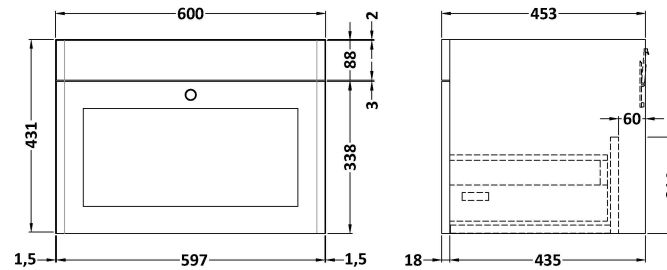

Sales Code: CLC194WS2

Description: 1200 W/H 2-Drawer Unit & Marble Top

Packaging Details

Barcode: 5056678417799

Sales Code: CLA194

Description: 600 W/H 1-Drawer Unit (431X600x453)

Product Dimensions

Height (mm):	431
Width (mm):	600
Depth (mm):	453
Nett Weight (kg):	19

Packaging Dimensions

Height (mm):	465
Width (mm):	625
Depth (mm):	480
Gross Weight (kg):	19.5

Packaging Data

Box Colour:	Brown Cardboard Box
Box Qty:	1
Label Size:	100 x 50
Label Colour:	White Label
Label Qty:	2

Sales Code: LSM234

Description: 1200 Double Bowl Marble Top 1Th

Product Dimensions

Height (mm):	268
Width (mm):	1220
Depth (mm):	463
Nett Weight (kg):	27.5

Packaging Dimensions

Height (mm):	310
Width (mm):	1300
Depth (mm):	550
Gross Weight (kg):	28

Packaging Data

Box Colour:	White Cardboard Box
Box Qty:	1
Label Size:	100 x 50
Label Colour:	White Label
Label Qty:	2

Outer Box Dimensions (If Applicable)

Height (mm):	
Width (mm):	
Depth (mm):	
Gross Weight (kg):	
Barcode:	5056462656045