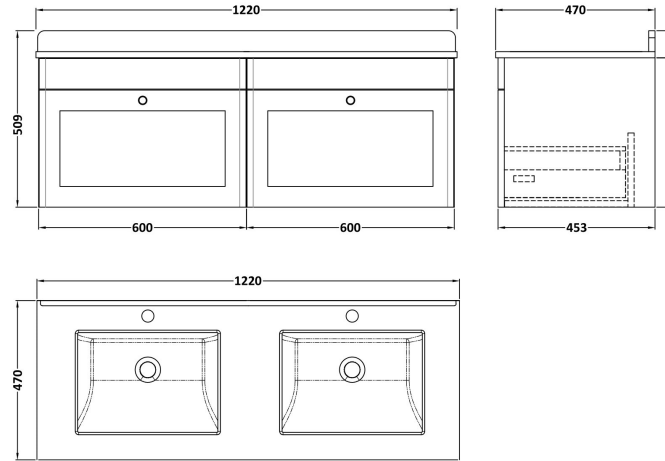

Sales Code: CLC194WS2

Description: 1200 W/H 2-Drawer Unit & Marble Top

Packaging Details

Barcode: 5056678417799

Sales Code: CLA194

Description: 600 W/H 1-Drawer Unit (431X600x453)

Product Dimensions

Height (mm):	431
Width (mm):	600
Depth (mm):	453
Nett Weight (kg):	19

Packaging Dimensions

Height (mm):	465
Width (mm):	625
Depth (mm):	480
Gross Weight (kg):	19.5

Packaging Data

Box Colour:	Brown Cardboard Box
Box Qty:	1
Label Size:	100 x 50
Label Colour:	White Label
Label Qty:	2

Outer Box Dimensions (If Applicable)

Height (mm):	
Width (mm):	
Depth (mm):	
Gross Weight (kg):	
Barcode:	5056462643267

Product Details

Country of Origin:	China
Fitting Instruction:	No
CE & UKCA:	N/A
FSC Certified Materials:	Yes
Colour:	Satin White
Construction Method:	Cam & Wood Dowel
Construction Type:	Rigid
Cabinet Finish:	MFC Painted Matt
Fascia Finish:	Mdf Painted Matt
Cabinet Thickness (mm):	18
Fascia Thickness (mm):	18
Drawer Included:	Yes
Drawer Type:	80mm High Metal S/C Inc Galler
No of Shelves:	Not Applicable
Hinge Type:	Not Applicable
Hinge Included:	Not Applicable
Adjustable Legs:	No, Not Required
Fixings Included:	Yes
Handle Style:	Traditional
Waste Shroud:	Yes
Handle Included:	Yes, Supplied
Handle Type:	Knob

Sales Code: LSM234

Description: 1200 Double Bowl Marble Top 1Th

Product Dimensions

Height (mm):	268
Width (mm):	1220
Depth (mm):	463
Nett Weight (kg):	27.5

Packaging Dimensions

Height (mm):	310
Width (mm):	1300
Depth (mm):	550
Gross Weight (kg):	28