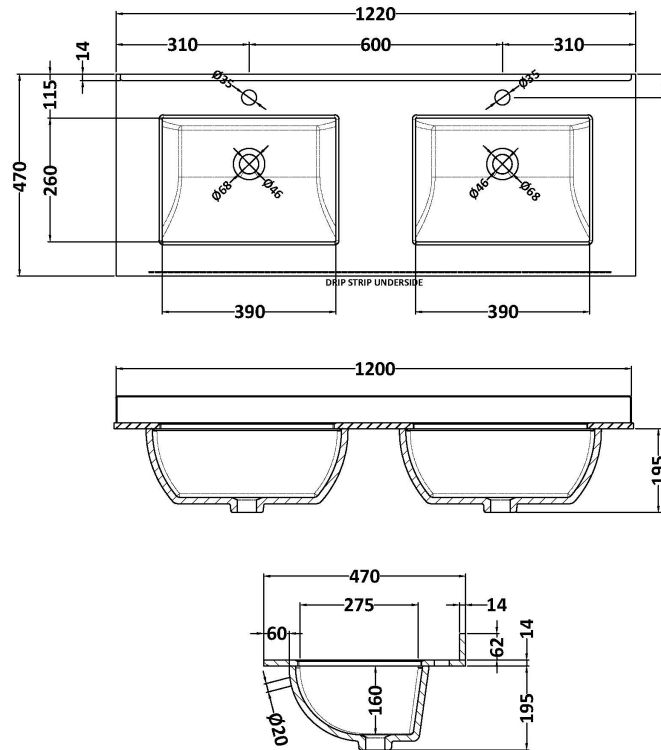

Packaging Dimensions

Height (mm):	465
Width (mm):	625
Depth (mm):	480
Gross Weight (kg):	19.5

Packaging Data

Box Colour:	Brown Cardboard Box
Box Qty:	1
Label Size:	100 x 50
Label Colour:	White Label
Label Qty:	2

Outer Box Dimensions (If Applicable)

Height (mm):	
Width (mm):	
Depth (mm):	
Gross Weight (kg):	
Barcode:	5056462643267

Product Details

Country of Origin:	China
Fitting Instruction:	No
CE & UKCA:	N/A
FSC Certified Materials:	Yes
Colour:	Satin White
Construction Method:	Cam & Wood Dowel
Construction Type:	Rigid
Cabinet Finish:	MFC Painted Matt
Fascia Finish:	Mdf Painted Matt
Cabinet Thickness (mm):	18
Fascia Thickness (mm):	18
Drawer Included:	Yes
Drawer Type:	80mm High Metal S/C Inc Galler
No of Shelves:	Not Applicable
Hinge Type:	Not Applicable
Hinge Included:	Not Applicable
Adjustable Legs:	No, Not Required
Fixings Included:	Yes
Handle Style:	Traditional
Waste Shroud:	Yes
Handle Included:	Yes, Supplied
Handle Type:	Knob

Sales Code: LSM234

Description: 1200 Double Bowl Marble Top 1Th

Product Dimensions

Height (mm):	268
Width (mm):	1220
Depth (mm):	463
Nett Weight (kg):	27.5

Packaging Dimensions

Height (mm):	310
Width (mm):	1300
Depth (mm):	550
Gross Weight (kg):	28

Packaging Data

Box Colour:	White Cardboard Box
Box Qty:	1
Label Size:	100 x 50
Label Colour:	White Label
Label Qty:	2

Outer Box Dimensions (If Applicable)

Height (mm):	
Width (mm):	
Depth (mm):	
Gross Weight (kg):	
Barcode:	5056462656045