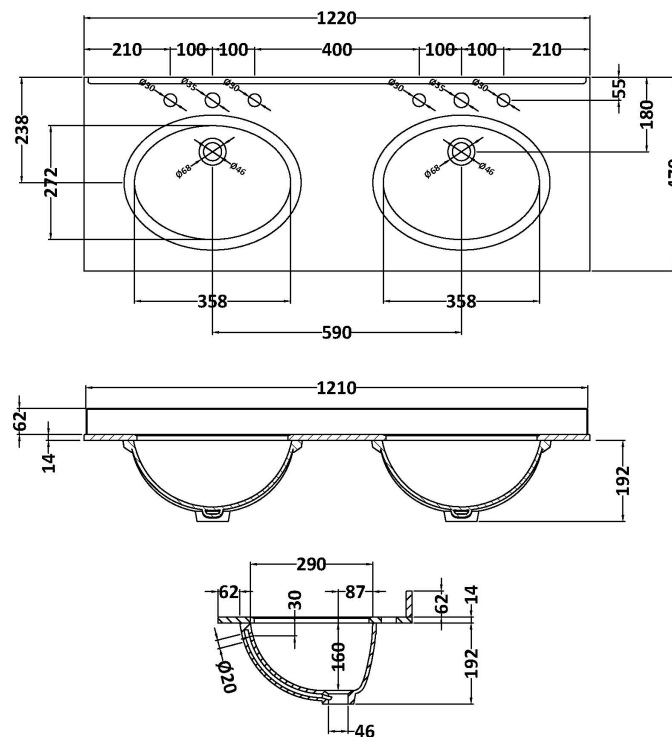

Packaging Dimensions

Height (mm):	465
Width (mm):	625
Depth (mm):	480
Gross Weight (kg):	19.5

Packaging Data

Box Colour:	Brown Cardboard Box
Box Qty:	1
Label Size:	100 x 50
Label Colour:	White Label
Label Qty:	2

Outer Box Dimensions (If Applicable)

Height (mm):	
Width (mm):	
Depth (mm):	
Gross Weight (kg):	
Barcode:	5056462643298

Product Details

Country of Origin:	China
Fitting Instruction:	No
CE & UKCA:	N/A
FSC Certified Materials:	Yes
Colour:	Satin Anthracite
Construction Method:	Cam & Wood Dowel
Construction Type:	Rigid
Cabinet Finish:	MFC Painted Matt
Fascia Finish:	Mdf Painted Matt
Cabinet Thickness (mm):	18
Fascia Thickness (mm):	18
Drawer Included:	Yes
Drawer Type:	80mm High Metal S/C Inc Galler
No of Shelves:	Not Applicable
Hinge Type:	Not Applicable
Hinge Included:	Not Applicable
Adjustable Legs:	No, Not Required
Fixings Included:	Yes
Handle Style:	Traditional
Waste Shroud:	Yes
Handle Included:	Yes, Supplied
Handle Type:	Knob

Sales Code: LOM236

Description: 1200 Double Bowl Marble Top 3Th

Product Dimensions

Height (mm):	268
Width (mm):	1220
Depth (mm):	463
Nett Weight (kg):	27.5

Packaging Dimensions

Height (mm):	310
Width (mm):	1300
Depth (mm):	550
Gross Weight (kg):	28

Packaging Data

Box Colour:	White Cardboard Box
Box Qty:	1
Label Size:	100 x 50
Label Colour:	White Label
Label Qty:	2

Outer Box Dimensions (If Applicable)

Height (mm):	
Width (mm):	
Depth (mm):	
Gross Weight (kg):	
Barcode:	5056211819110