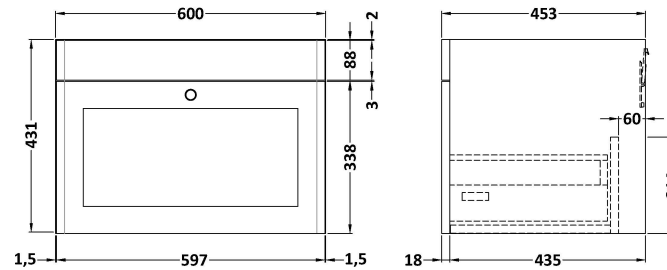

Sales Code: CLC1494BR6

Description: 1200 W/H 2-Drawer Unit & Marble Top

Packaging Details

Barcode: 5056678418062

Sales Code: CLA1494

Description: 600 W/H 1-Drawer Unit (431X600x453)

Product Dimensions

Height (mm):	431
Width (mm):	600
Depth (mm):	453
Nett Weight (kg):	19

Packaging Dimensions

Height (mm):	465
Width (mm):	625
Depth (mm):	480
Gross Weight (kg):	19.5

Packaging Data

Box Colour:	Brown Cardboard Box
Box Qty:	1
Label Size:	100 x 50
Label Colour:	White Label
Label Qty:	2

Sales Code: LOM236

Description: 1200 Double Bowl Marble Top 3Th

Product Dimensions

Height (mm):	268
Width (mm):	1220
Depth (mm):	463
Nett Weight (kg):	27.5

Packaging Dimensions

Height (mm):	310
Width (mm):	1300
Depth (mm):	550
Gross Weight (kg):	28

Packaging Data

Box Colour:	White Cardboard Box
Box Qty:	1
Label Size:	100 x 50
Label Colour:	White Label
Label Qty:	2

Outer Box Dimensions (If Applicable)

Height (mm):	
Width (mm):	
Depth (mm):	
Gross Weight (kg):	
Barcode:	5056211819110