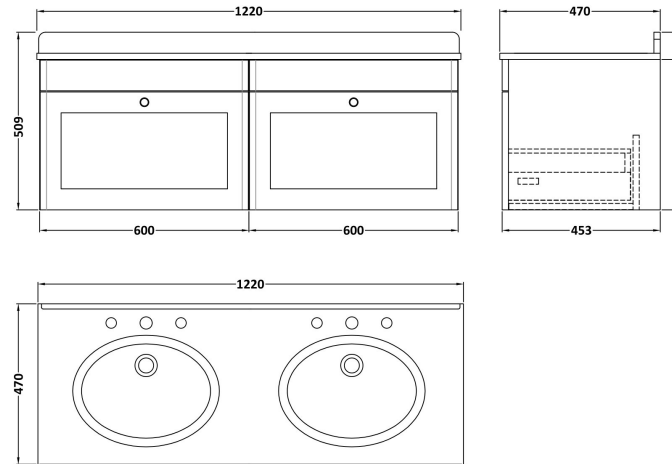

Sales Code: CLC1494BR6

Description: 1200 W/H 2-Drawer Unit & Marble Top

Packaging Details

Barcode: 5056678418062

Sales Code: CLA1494

Description: 600 W/H 1-Drawer Unit (431X600x453)

Product Dimensions

Height (mm):	431
Width (mm):	600
Depth (mm):	453
Nett Weight (kg):	19

Packaging Dimensions

Height (mm):	465
Width (mm):	625
Depth (mm):	480
Gross Weight (kg):	19.5

Packaging Data

Box Colour:	Brown Cardboard Box
Box Qty:	1
Label Size:	100 x 50
Label Colour:	White Label
Label Qty:	2

Outer Box Dimensions (If Applicable)

Height (mm):	
Width (mm):	
Depth (mm):	
Gross Weight (kg):	
Barcode:	5056462643298

Product Details

Country of Origin:	China
Fitting Instruction:	No
CE & UKCA:	N/A
FSC Certified Materials:	Yes
Colour:	Satin Anthracite
Construction Method:	Cam & Wood Dowel
Construction Type:	Rigid
Cabinet Finish:	MFC Painted Matt
Fascia Finish:	Mdf Painted Matt
Cabinet Thickness (mm):	18
Fascia Thickness (mm):	18
Drawer Included:	Yes
Drawer Type:	80mm High Metal S/C Inc Galler
No of Shelves:	Not Applicable
Hinge Type:	Not Applicable
Hinge Included:	Not Applicable
Adjustable Legs:	No, Not Required
Fixings Included:	Yes
Handle Style:	Traditional
Waste Shroud:	Yes
Handle Included:	Yes, Supplied
Handle Type:	Knob

Sales Code: LOM236

Description: 1200 Double Bowl Marble Top 3Th

Product Dimensions

Height (mm):	268
Width (mm):	1220
Depth (mm):	463
Nett Weight (kg):	27.5

Packaging Dimensions

Height (mm):	310
Width (mm):	1300
Depth (mm):	550
Gross Weight (kg):	28