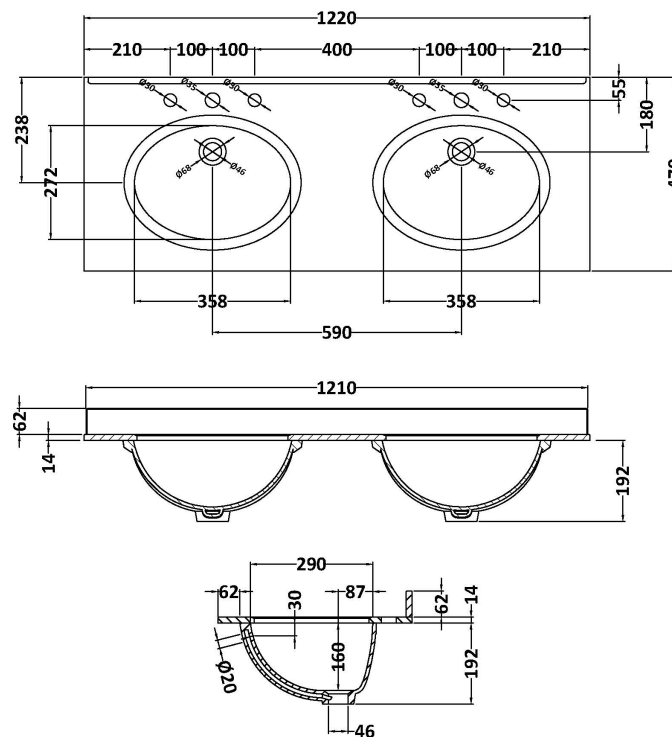

Packaging Dimensions

Height (mm):	465
Width (mm):	625
Depth (mm):	480
Gross Weight (kg):	19.5

Packaging Data

Box Colour:	Brown Cardboard Box
Box Qty:	1
Label Size:	100 x 50
Label Colour:	White Label
Label Qty:	2

Outer Box Dimensions (If Applicable)

Height (mm):	
Width (mm):	
Depth (mm):	
Gross Weight (kg):	
Barcode:	5056462643281

Product Details

Country of Origin:	China
Fitting Instruction:	No
CE & UKCA:	N/A
FSC Certified Materials:	Yes
Colour:	Satin Green
Construction Method:	Cam & Wood Dowel
Construction Type:	Rigid
Cabinet Finish:	MFC Painted Matt
Fascia Finish:	Mdf Painted Matt
Cabinet Thickness (mm):	18
Fascia Thickness (mm):	18
Drawer Included:	Yes
Drawer Type:	80mm High Metal S/C Inc Galler
No of Shelves:	Not Applicable
Hinge Type:	Not Applicable
Hinge Included:	Not Applicable
Adjustable Legs:	No, Not Required
Fixings Included:	Yes
Handle Style:	Traditional
Waste Shroud:	Yes
Handle Included:	Yes, Supplied
Handle Type:	Knob

Sales Code: LOM236

Description: 1200 Double Bowl Marble Top 3Th

Product Dimensions

Height (mm):	268
Width (mm):	1220
Depth (mm):	463
Nett Weight (kg):	27.5

Packaging Dimensions

Height (mm):	310
Width (mm):	1300
Depth (mm):	550
Gross Weight (kg):	28

Packaging Data

Box Colour:	White Cardboard Box
Box Qty:	1
Label Size:	100 x 50
Label Colour:	White Label
Label Qty:	2

Outer Box Dimensions (If Applicable)

Height (mm):	
Width (mm):	
Depth (mm):	
Gross Weight (kg):	
Barcode:	5056211819110