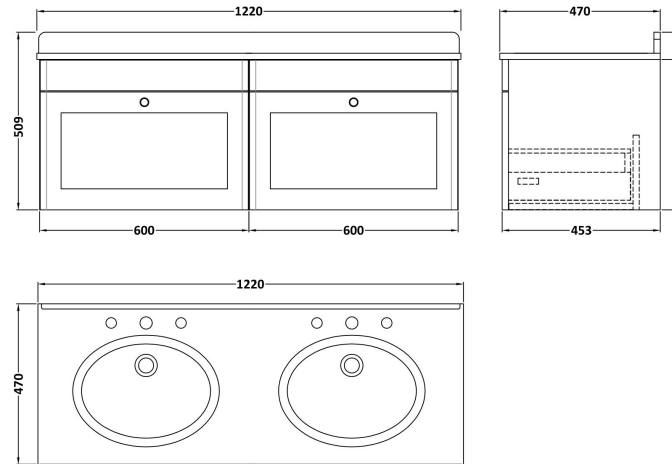

Sales Code: CLC894BR6

Description: 1200 W/H 2-Drawer Unit & Marble Top

Packaging Details

Barcode: 5056678418055

Sales Code: CLA894

Description: 600 W/H 1-Drawer Unit (431X600x453)

Product Dimensions

Height (mm):	431
Width (mm):	600
Depth (mm):	453
Nett Weight (kg):	19

Packaging Dimensions

Height (mm):	465
Width (mm):	625
Depth (mm):	480
Gross Weight (kg):	19.5

Packaging Data

Box Colour:	Brown Cardboard Box
Box Qty:	1
Label Size:	100 x 50
Label Colour:	White Label
Label Qty:	2

Outer Box Dimensions (If Applicable)

Height (mm):	
Width (mm):	
Depth (mm):	
Gross Weight (kg):	
Barcode:	5056462643281

Product Details

Country of Origin:	China
Fitting Instruction:	No
CE & UKCA:	N/A
FSC Certified Materials:	Yes
Colour:	Satin Green
Construction Method:	Cam & Wood Dowel
Construction Type:	Rigid
Cabinet Finish:	MFC Painted Matt
Fascia Finish:	Mdf Painted Matt
Cabinet Thickness (mm):	18
Fascia Thickness (mm):	18
Drawer Included:	Yes
Drawer Type:	80mm High Metal S/C Inc Galler
No of Shelves:	Not Applicable
Hinge Type:	Not Applicable
Hinge Included:	Not Applicable
Adjustable Legs:	No, Not Required
Fixings Included:	Yes
Handle Style:	Traditional
Waste Shroud:	Yes
Handle Included:	Yes, Supplied
Handle Type:	Knob

Sales Code: LOM236

Description: 1200 Double Bowl Marble Top 3Th

Product Dimensions

Height (mm):	268
Width (mm):	1220
Depth (mm):	463
Nett Weight (kg):	27.5

Packaging Dimensions

Height (mm):	310
Width (mm):	1300
Depth (mm):	550
Gross Weight (kg):	28