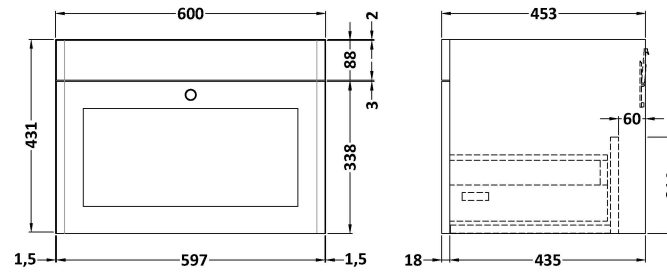

Sales Code: CLC894BR6

Description: 1200 W/H 2-Drawer Unit & Marble Top

Packaging Details

Barcode: 5056678418055

Sales Code: CLA894

Description: 600 W/H 1-Drawer Unit (431X600x453)

Product Dimensions

Height (mm):	431
Width (mm):	600
Depth (mm):	453
Nett Weight (kg):	19

Packaging Dimensions

Height (mm):	465
Width (mm):	625
Depth (mm):	480
Gross Weight (kg):	19.5

Packaging Data

Box Colour:	Brown Cardboard Box
Box Qty:	1
Label Size:	100 x 50
Label Colour:	White Label
Label Qty:	2

Sales Code: LOM236

Description: 1200 Double Bowl Marble Top 3Th

Product Dimensions

Height (mm):	268
Width (mm):	1220
Depth (mm):	463
Nett Weight (kg):	27.5

Packaging Dimensions

Height (mm):	310
Width (mm):	1300
Depth (mm):	550
Gross Weight (kg):	28

Packaging Data

Box Colour:	White Cardboard Box
Box Qty:	1
Label Size:	100 x 50
Label Colour:	White Label
Label Qty:	2

Outer Box Dimensions (If Applicable)

Height (mm):	
Width (mm):	
Depth (mm):	
Gross Weight (kg):	
Barcode:	5056211819110