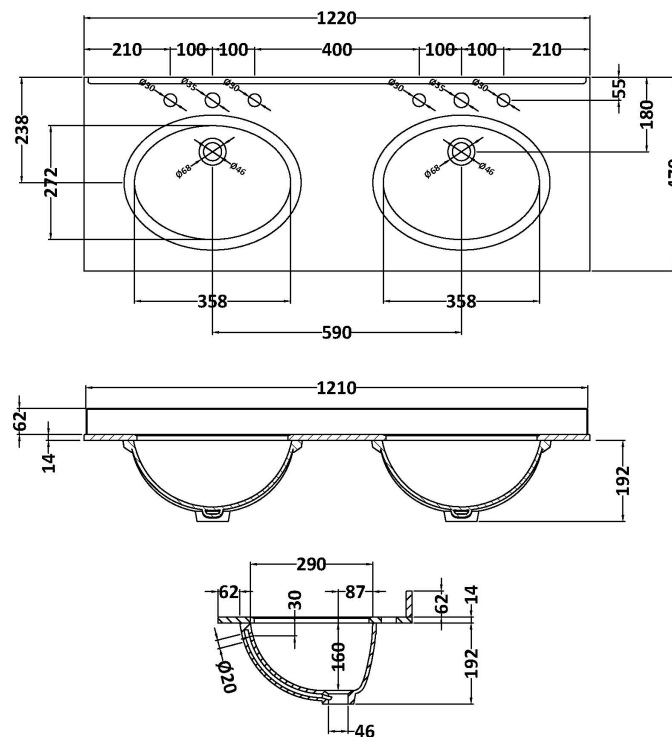

### Product Dimensions

Height (mm):	431
Width (mm):	600
Depth (mm):	453
Nett Weight (kg):	19

### Packaging Dimensions

Height (mm):	465
Width (mm):	625
Depth (mm):	480
Gross Weight (kg):	19.5

### Outer Box Dimensions (If Applicable)

Height (mm):	
Width (mm):	
Depth (mm):	
Gross Weight (kg):	
Barcode:	5056462643274

### Product Dimensions

Height (mm):	268
Width (mm):	1220
Depth (mm):	463
Nett Weight (kg):	27.5