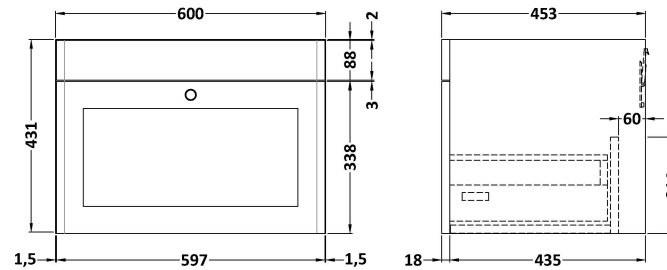

Sales Code: CLC1494GR6

Description: 1200 W/H 2-Drawer Unit & Marble Top

Packaging Details

Barcode: 5056678418024

Sales Code: CLA1494

Description: 600 W/H 1-Drawer Unit (431X600x453)

Product Dimensions

Height (mm):	431
Width (mm):	600
Depth (mm):	453
Nett Weight (kg):	19

Packaging Dimensions

Height (mm):	465
Width (mm):	625
Depth (mm):	480
Gross Weight (kg):	19.5

Packaging Data

Box Colour:	Brown Cardboard Box
Box Qty:	1
Label Size:	100 x 50
Label Colour:	White Label
Label Qty:	2

Sales Code: LOM238

Description: 1200 Double Bowl Marble Top 3Th

Product Dimensions

Height (mm):	268
Width (mm):	1220
Depth (mm):	463
Nett Weight (kg):	27.5

Packaging Dimensions

Height (mm):	310
Width (mm):	1300
Depth (mm):	550
Gross Weight (kg):	28

Packaging Data

Box Colour:	White Cardboard Box
Box Qty:	1
Label Size:	100 x 50
Label Colour:	White Label
Label Qty:	2

Outer Box Dimensions (If Applicable)

Height (mm):	
Width (mm):	
Depth (mm):	
Gross Weight (kg):	
Barcode:	5056211819134