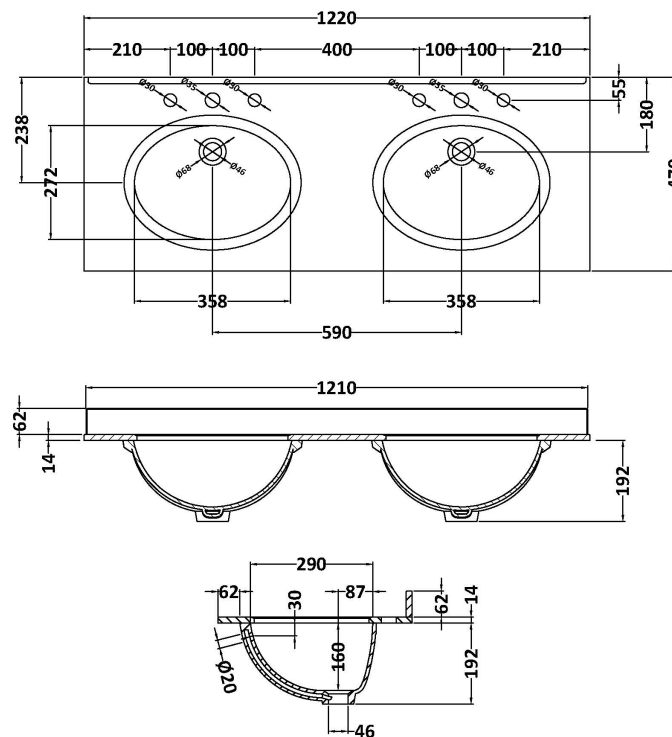

Packaging Dimensions

Height (mm):	465
Width (mm):	625
Depth (mm):	480
Gross Weight (kg):	19.5

Packaging Data

Box Colour:	Brown Cardboard Box
Box Qty:	1
Label Size:	100 x 50
Label Colour:	White Label
Label Qty:	2

Outer Box Dimensions (If Applicable)

Height (mm):	
Width (mm):	
Depth (mm):	
Gross Weight (kg):	
Barcode:	5056462643298

Product Details

Country of Origin:	China
Fitting Instruction:	No
CE & UKCA:	N/A
FSC Certified Materials:	Yes
Colour:	Satin Anthracite
Construction Method:	Cam & Wood Dowel
Construction Type:	Rigid
Cabinet Finish:	MFC Painted Matt
Fascia Finish:	Mdf Painted Matt
Cabinet Thickness (mm):	18
Fascia Thickness (mm):	18
Drawer Included:	Yes
Drawer Type:	80mm High Metal S/C Inc Galler
No of Shelves:	Not Applicable
Hinge Type:	Not Applicable
Hinge Included:	Not Applicable
Adjustable Legs:	No, Not Required
Fixings Included:	Yes
Handle Style:	Traditional
Waste Shroud:	Yes
Handle Included:	Yes, Supplied
Handle Type:	Knob

Sales Code: LOM238

Description: 1200 Double Bowl Marble Top 3Th

Product Dimensions

Height (mm):	268
Width (mm):	1220
Depth (mm):	463
Nett Weight (kg):	27.5

Packaging Dimensions

Height (mm):	310
Width (mm):	1300
Depth (mm):	550
Gross Weight (kg):	28

Packaging Data

Box Colour:	White Cardboard Box
Box Qty:	1
Label Size:	100 x 50
Label Colour:	White Label
Label Qty:	2

Outer Box Dimensions (If Applicable)

Height (mm):	
Width (mm):	
Depth (mm):	
Gross Weight (kg):	
Barcode:	5056211819134