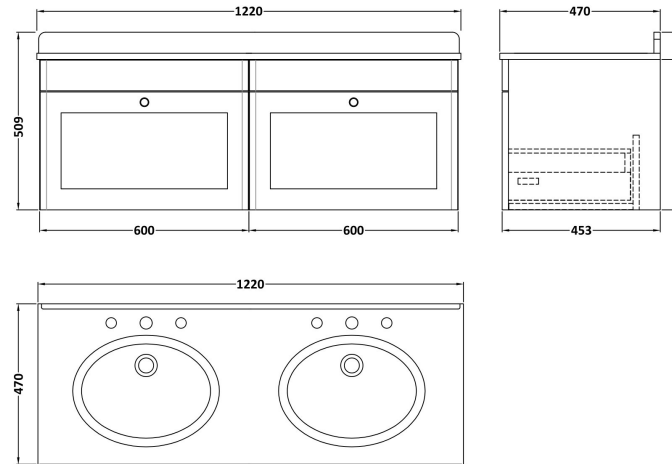

Sales Code: CLC1494GR6

Description: 1200 W/H 2-Drawer Unit & Marble Top

Packaging Details

Barcode: 5056678418024

Sales Code: CLA1494

Description: 600 W/H 1-Drawer Unit (431X600x453)

Product Dimensions

Height (mm):	431
Width (mm):	600
Depth (mm):	453
Nett Weight (kg):	19

Packaging Dimensions

Height (mm):	465
Width (mm):	625
Depth (mm):	480
Gross Weight (kg):	19.5

Packaging Data

Box Colour:	Brown Cardboard Box
Box Qty:	1
Label Size:	100 x 50
Label Colour:	White Label
Label Qty:	2

Outer Box Dimensions (If Applicable)

Height (mm):	
Width (mm):	
Depth (mm):	
Gross Weight (kg):	
Barcode:	5056462643298

Product Details

Country of Origin:	China
Fitting Instruction:	No
CE & UKCA:	N/A
FSC Certified Materials:	Yes
Colour:	Satin Anthracite
Construction Method:	Cam & Wood Dowel
Construction Type:	Rigid
Cabinet Finish:	MFC Painted Matt
Fascia Finish:	Mdf Painted Matt
Cabinet Thickness (mm):	18
Fascia Thickness (mm):	18
Drawer Included:	Yes
Drawer Type:	80mm High Metal S/C Inc Galler
No of Shelves:	Not Applicable
Hinge Type:	Not Applicable
Hinge Included:	Not Applicable
Adjustable Legs:	No, Not Required
Fixings Included:	Yes
Handle Style:	Traditional
Waste Shroud:	Yes
Handle Included:	Yes, Supplied
Handle Type:	Knob

Sales Code: LOM238

Description: 1200 Double Bowl Marble Top 3Th

Product Dimensions

Height (mm):	268
Width (mm):	1220
Depth (mm):	463
Nett Weight (kg):	27.5

Packaging Dimensions

Height (mm):	310
Width (mm):	1300
Depth (mm):	550
Gross Weight (kg):	28