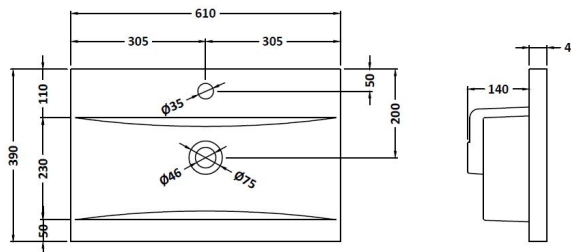

Packaging Dimensions

Height (mm):	380
Width (mm):	620
Depth (mm):	405
Gross Weight (kg):	13.5

Packaging Data

Box Colour:	Brown Cardboard Box - Printed
Box Qty:	0
Label Size:	0 x 0
Label Colour:	Not Applicable
Label Qty:	0

Outer Box Dimensions (If Applicable)

Height (mm):	
Width (mm):	
Depth (mm):	
Gross Weight (kg):	
Barcode:	5056462661148

Product Details

Country of Origin:	China
Fitting Instruction:	No
CE & UKCA:	
FSC Certified Materials:	Yes
Colour:	Satin Anthracite
Construction Method:	Cam & Wood Dowel
Construction Type:	Rigid
Cabinet Finish:	MFC Painted Gloss
Fascia Finish:	Mdf Painted Gloss
Cabinet Thickness (mm):	16
Fascia Thickness (mm):	18
Drawer Included:	Yes
Drawer Type:	80mm High Metal S/C Inc Galler
No of Shelves:	0
Hinge Type:	Not Applicable
Hinge Included:	No
Adjustable Legs:	No, Not Required
Fixings Included:	Yes
Handle Style:	Modern
Waste Shroud:	Yes
Handle Included:	Yes, Supplied
Handle Type:	Finger Pull

Sales Code: NVM013

Description: 600 Mid-Edged Basin 1 Th

Product Dimensions

Height (mm):	180
Width (mm):	610
Depth (mm):	390
Nett Weight (kg):	11

Packaging Dimensions

Height (mm):	200
Width (mm):	410
Depth (mm):	630
Gross Weight (kg):	11

Packaging Data

Box Colour:	Brown Cardboard Box - Printed
Box Qty:	1
Label Size:	100 x 50
Label Colour:	White Label
Label Qty:	2

Outer Box Dimensions (If Applicable)

Height (mm):	
Width (mm):	
Depth (mm):	
Gross Weight (kg):	
Barcode:	5055369043415