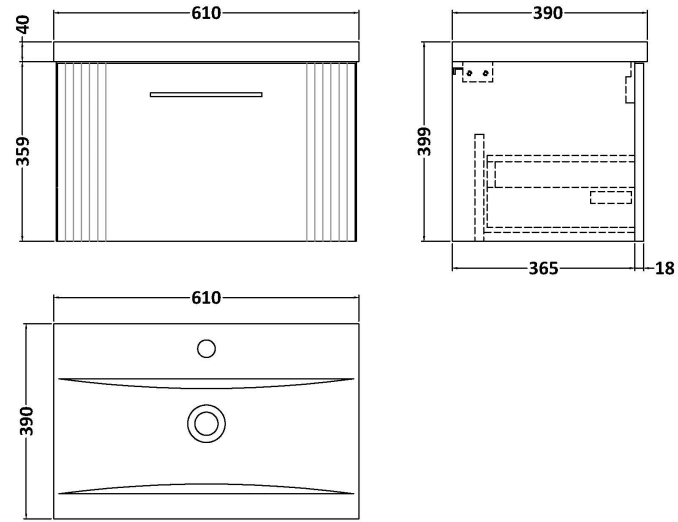

Sales Code: DPF1494A

Description: 600 W/H Single Drawer Vanity & Basin 1

Packaging Details

Barcode: 5056462675572

Sales Code: FLT1494

Description: 600 W/H Single Drawer Unit

Product Dimensions

Height (mm):	359
Width (mm):	600
Depth (mm):	383
Nett Weight (kg):	13

Packaging Dimensions

Height (mm):	380
Width (mm):	620
Depth (mm):	405
Gross Weight (kg):	13.5

Packaging Data

Box Colour:	Brown Cardboard Box - Printed
Box Qty:	0
Label Size:	0 x 0
Label Colour:	Not Applicable
Label Qty:	0

Outer Box Dimensions (If Applicable)

Height (mm):	
Width (mm):	
Depth (mm):	
Gross Weight (kg):	
Barcode:	5056462661148

Product Details

Country of Origin:	China
Fitting Instruction:	No
CE & UKCA:	
FSC Certified Materials:	Yes
Colour:	Satin Anthracite
Construction Method:	Cam & Wood Dowel
Construction Type:	Rigid
Cabinet Finish:	MFC Painted Gloss
Fascia Finish:	Mdf Painted Gloss
Cabinet Thickness (mm):	16
Fascia Thickness (mm):	18
Drawer Included:	Yes
Drawer Type:	80mm High Metal S/C Inc Galler
No of Shelves:	0
Hinge Type:	Not Applicable
Hinge Included:	No
Adjustable Legs:	No, Not Required
Fixings Included:	Yes
Handle Style:	Modern
Waste Shroud:	Yes
Handle Included:	Yes, Supplied
Handle Type:	Finger Pull

Sales Code: NVM013

Description: 600 Mid-Edged Basin 1 Th

Product Dimensions

Height (mm):	180
Width (mm):	610
Depth (mm):	390
Nett Weight (kg):	11

Packaging Dimensions

Height (mm):	200
Width (mm):	410
Depth (mm):	630
Gross Weight (kg):	11