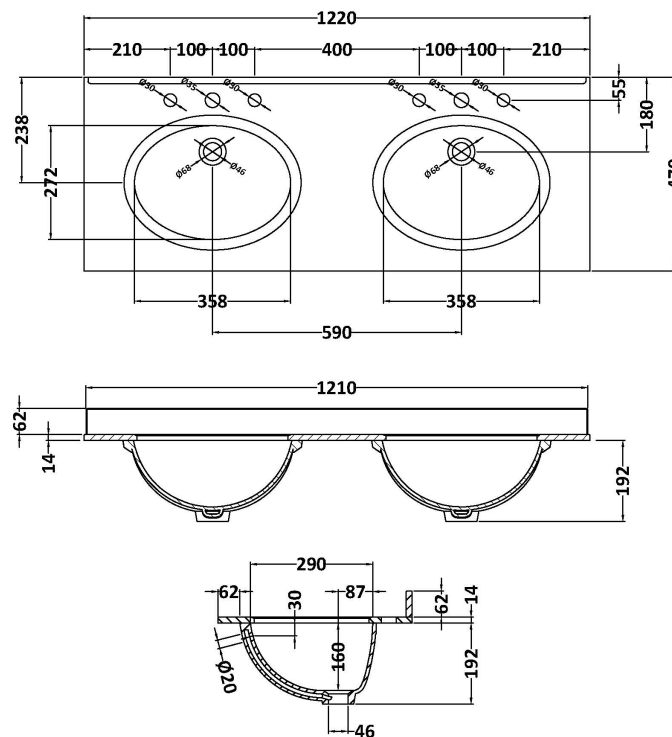

### Product Dimensions

Height (mm):	431
Width (mm):	600
Depth (mm):	453
Nett Weight (kg):	19

### Outer Box Dimensions (If Applicable)

Height (mm):	
Width (mm):	
Depth (mm):	
Gross Weight (kg):	
Barcode:	5056462643281

### Product Dimensions

Height (mm):	268
Width (mm):	1220
Depth (mm):	463
Nett Weight (kg):	27.5

### Packaging Dimensions

Height (mm):	310
Width (mm):	1300
Depth (mm):	550
Gross Weight (kg):	28