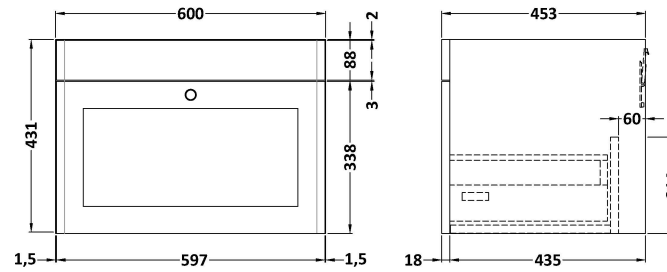

### Product Dimensions

Height (mm):	431
Width (mm):	600
Depth (mm):	453
Nett Weight (kg):	19

### Packaging Dimensions

Height (mm):	465
Width (mm):	625
Depth (mm):	480
Gross Weight (kg):	19.5

### Product Dimensions

Height (mm):	268
Width (mm):	1220
Depth (mm):	463
Nett Weight (kg):	27.5

### Packaging Dimensions

Height (mm):	310
Width (mm):	1300
Depth (mm):	550
Gross Weight (kg):	28