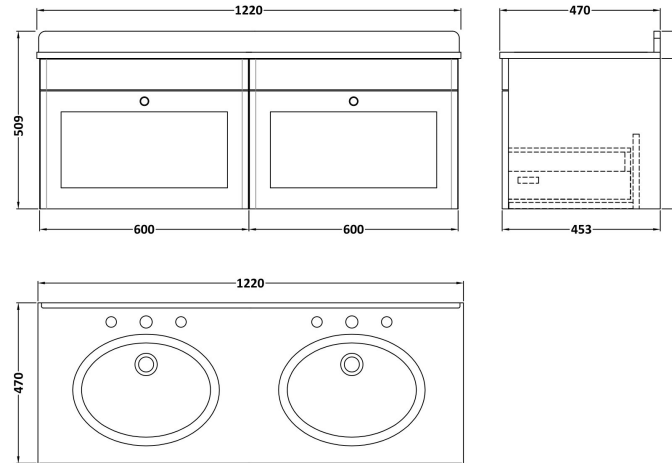

Sales Code: CLC1494WR6

Description: 1200 W/H 2-Drawer Unit & Marble Top

Packaging Details

Barcode: 5056678417980

Sales Code: CLA1494

Description: 600 W/H 1-Drawer Unit (431X600x453)

Product Dimensions

Height (mm):	431
Width (mm):	600
Depth (mm):	453
Nett Weight (kg):	19

Packaging Dimensions

Height (mm):	465
Width (mm):	625
Depth (mm):	480
Gross Weight (kg):	19.5

Packaging Data

Box Colour:	Brown Cardboard Box
Box Qty:	1
Label Size:	100 x 50
Label Colour:	White Label
Label Qty:	2

Outer Box Dimensions (If Applicable)

Height (mm):	
Width (mm):	
Depth (mm):	
Gross Weight (kg):	
Barcode:	5056462643298

Product Details

Country of Origin:	China
Fitting Instruction:	No
CE & UKCA:	N/A
FSC Certified Materials:	Yes
Colour:	Satin Anthracite
Construction Method:	Cam & Wood Dowel
Construction Type:	Rigid
Cabinet Finish:	MFC Painted Matt
Fascia Finish:	Mdf Painted Matt
Cabinet Thickness (mm):	18
Fascia Thickness (mm):	18
Drawer Included:	Yes
Drawer Type:	80mm High Metal S/C Inc Galler
No of Shelves:	Not Applicable
Hinge Type:	Not Applicable
Hinge Included:	Not Applicable
Adjustable Legs:	No, Not Required
Fixings Included:	Yes
Handle Style:	Traditional
Waste Shroud:	Yes
Handle Included:	Yes, Supplied
Handle Type:	Knob

Sales Code: LOM237

Description: 1200 Double Bowl Marble Top 3Th

Product Dimensions

Height (mm):	268
Width (mm):	1220
Depth (mm):	463
Nett Weight (kg):	27.5

Packaging Dimensions

Height (mm):	310
Width (mm):	1300
Depth (mm):	550
Gross Weight (kg):	28