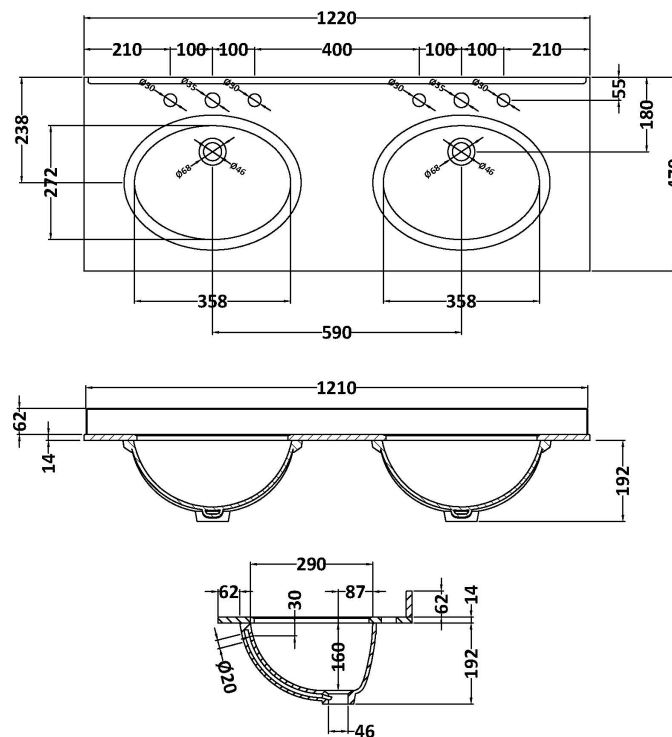

Packaging Dimensions

Height (mm):	465
Width (mm):	625
Depth (mm):	480
Gross Weight (kg):	19.5

Packaging Data

Box Colour:	Brown Cardboard Box
Box Qty:	1
Label Size:	100 x 50
Label Colour:	White Label
Label Qty:	2

Outer Box Dimensions (If Applicable)

Height (mm):	
Width (mm):	
Depth (mm):	
Gross Weight (kg):	
Barcode:	5056462643298

Product Details

Country of Origin:	China
Fitting Instruction:	No
CE & UKCA:	N/A
FSC Certified Materials:	Yes
Colour:	Satin Anthracite
Construction Method:	Cam & Wood Dowel
Construction Type:	Rigid
Cabinet Finish:	MFC Painted Matt
Fascia Finish:	Mdf Painted Matt
Cabinet Thickness (mm):	18
Fascia Thickness (mm):	18
Drawer Included:	Yes
Drawer Type:	80mm High Metal S/C Inc Galler
No of Shelves:	Not Applicable
Hinge Type:	Not Applicable
Hinge Included:	Not Applicable
Adjustable Legs:	No, Not Required
Fixings Included:	Yes
Handle Style:	Traditional
Waste Shroud:	Yes
Handle Included:	Yes, Supplied
Handle Type:	Knob

Sales Code: LOM237

Description: 1200 Double Bowl Marble Top 3Th

Product Dimensions

Height (mm):	268
Width (mm):	1220
Depth (mm):	463
Nett Weight (kg):	27.5

Packaging Dimensions

Height (mm):	310
Width (mm):	1300
Depth (mm):	550
Gross Weight (kg):	28

Packaging Data

Box Colour:	White Cardboard Box
Box Qty:	1
Label Size:	100 x 50
Label Colour:	White Label
Label Qty:	2

Outer Box Dimensions (If Applicable)

Height (mm):	
Width (mm):	
Depth (mm):	
Gross Weight (kg):	
Barcode:	5056211819127