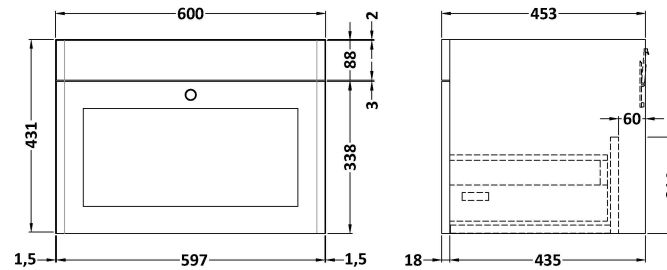

Sales Code: CLC1494WR6

Description: 1200 W/H 2-Drawer Unit & Marble Top

Packaging Details

Barcode: 5056678417980

Sales Code: CLA1494

Description: 600 W/H 1-Drawer Unit (431X600x453)

Product Dimensions

Height (mm):	431
Width (mm):	600
Depth (mm):	453
Nett Weight (kg):	19

Packaging Dimensions

Height (mm):	465
Width (mm):	625
Depth (mm):	480
Gross Weight (kg):	19.5

Packaging Data

Box Colour:	Brown Cardboard Box
Box Qty:	1
Label Size:	100 x 50
Label Colour:	White Label
Label Qty:	2

Sales Code: LOM237

Description: 1200 Double Bowl Marble Top 3Th

Product Dimensions

Height (mm):	268
Width (mm):	1220
Depth (mm):	463
Nett Weight (kg):	27.5

Packaging Dimensions

Height (mm):	310
Width (mm):	1300
Depth (mm):	550
Gross Weight (kg):	28

Packaging Data

Box Colour:	White Cardboard Box
Box Qty:	1
Label Size:	100 x 50
Label Colour:	White Label
Label Qty:	2

Outer Box Dimensions (If Applicable)

Height (mm):	
Width (mm):	
Depth (mm):	
Gross Weight (kg):	
Barcode:	5056211819127