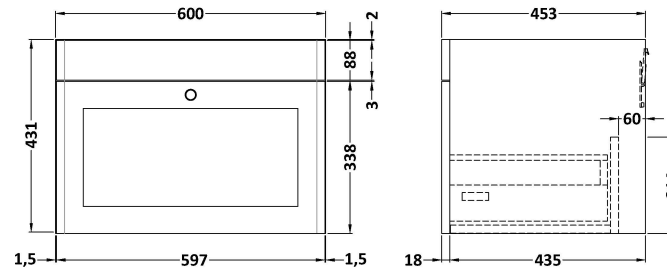

Sales Code: CLC294WR6

Description: 1200 W/H 2-Drawer Unit & Marble Top

Packaging Details

Barcode: 5056678417966

Sales Code: CLA294

Description: 600 W/H 1-Drawer Unit (431X600x453)

Product Dimensions

Height (mm):	431
Width (mm):	600
Depth (mm):	453
Nett Weight (kg):	19

Packaging Dimensions

Height (mm):	465
Width (mm):	625
Depth (mm):	480
Gross Weight (kg):	19.5

Packaging Data

Box Colour:	Brown Cardboard Box
Box Qty:	1
Label Size:	100 x 50
Label Colour:	White Label
Label Qty:	2

Sales Code: LOM237

Description: 1200 Double Bowl Marble Top 3Th

Product Dimensions

Height (mm):	268
Width (mm):	1220
Depth (mm):	463
Nett Weight (kg):	27.5

Packaging Dimensions

Height (mm):	310
Width (mm):	1300
Depth (mm):	550
Gross Weight (kg):	28

Packaging Data

Box Colour:	White Cardboard Box
Box Qty:	1
Label Size:	100 x 50
Label Colour:	White Label
Label Qty:	2

Outer Box Dimensions (If Applicable)

Height (mm):	
Width (mm):	
Depth (mm):	
Gross Weight (kg):	
Barcode:	5056211819127