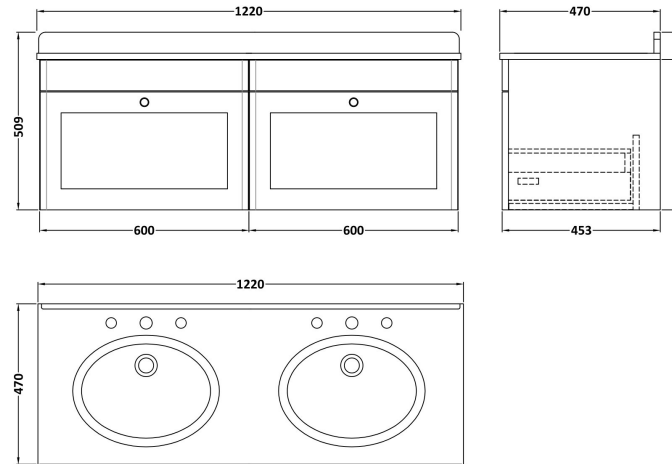

Sales Code: CLC294WR6

Description: 1200 W/H 2-Drawer Unit & Marble Top

Packaging Details

Barcode: 5056678417966

Sales Code: CLA294

Description: 600 W/H 1-Drawer Unit (431X600x453)

Product Dimensions

Height (mm):	431
Width (mm):	600
Depth (mm):	453
Nett Weight (kg):	19

Packaging Dimensions

Height (mm):	465
Width (mm):	625
Depth (mm):	480
Gross Weight (kg):	19.5

Packaging Data

Box Colour:	Brown Cardboard Box
Box Qty:	1
Label Size:	100 x 50
Label Colour:	White Label
Label Qty:	2

Outer Box Dimensions (If Applicable)

Height (mm):	
Width (mm):	
Depth (mm):	
Gross Weight (kg):	
Barcode:	5056462643274

Product Details

Country of Origin:	China
Fitting Instruction:	No
CE & UKCA:	N/A
FSC Certified Materials:	Yes
Colour:	Satin Grey
Construction Method:	Cam & Wood Dowel
Construction Type:	Rigid
Cabinet Finish:	MFC Painted Matt
Fascia Finish:	Mdf Painted Matt
Cabinet Thickness (mm):	18
Fascia Thickness (mm):	18
Drawer Included:	Yes
Drawer Type:	80mm High Metal S/C Inc Galler
No of Shelves:	Not Applicable
Hinge Type:	Not Applicable
Hinge Included:	Not Applicable
Adjustable Legs:	No, Not Required
Fixings Included:	Yes
Handle Style:	Traditional
Waste Shroud:	Yes
Handle Included:	Yes, Supplied
Handle Type:	Knob

Sales Code: LOM237

Description: 1200 Double Bowl Marble Top 3Th

Product Dimensions

Height (mm):	268
Width (mm):	1220
Depth (mm):	463
Nett Weight (kg):	27.5

Packaging Dimensions

Height (mm):	310
Width (mm):	1300
Depth (mm):	550
Gross Weight (kg):	28