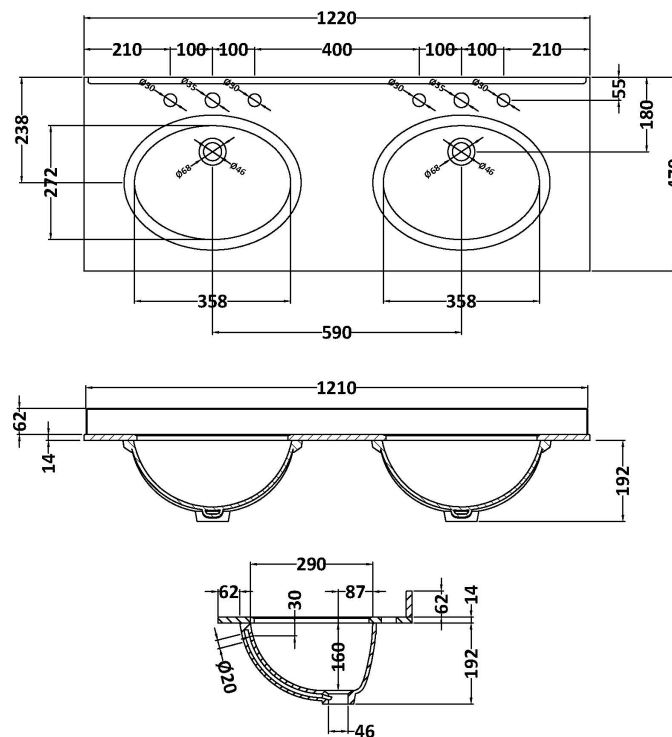

Packaging Dimensions

Height (mm):	465
Width (mm):	625
Depth (mm):	480
Gross Weight (kg):	19.5

Packaging Data

Box Colour:	Brown Cardboard Box
Box Qty:	1
Label Size:	100 x 50
Label Colour:	White Label
Label Qty:	2

Outer Box Dimensions (If Applicable)

Height (mm):	
Width (mm):	
Depth (mm):	
Gross Weight (kg):	
Barcode:	5056462643274

Product Details

Country of Origin:	China
Fitting Instruction:	No
CE & UKCA:	N/A
FSC Certified Materials:	Yes
Colour:	Satin Grey
Construction Method:	Cam & Wood Dowel
Construction Type:	Rigid
Cabinet Finish:	MFC Painted Matt
Fascia Finish:	Mdf Painted Matt
Cabinet Thickness (mm):	18
Fascia Thickness (mm):	18
Drawer Included:	Yes
Drawer Type:	80mm High Metal S/C Inc Galler
No of Shelves:	Not Applicable
Hinge Type:	Not Applicable
Hinge Included:	Not Applicable
Adjustable Legs:	No, Not Required
Fixings Included:	Yes
Handle Style:	Traditional
Waste Shroud:	Yes
Handle Included:	Yes, Supplied
Handle Type:	Knob

Sales Code: LOM237

Description: 1200 Double Bowl Marble Top 3Th

Product Dimensions

Height (mm):	268
Width (mm):	1220
Depth (mm):	463
Nett Weight (kg):	27.5

Packaging Dimensions

Height (mm):	310
Width (mm):	1300
Depth (mm):	550
Gross Weight (kg):	28

Packaging Data

Box Colour:	White Cardboard Box
Box Qty:	1
Label Size:	100 x 50
Label Colour:	White Label
Label Qty:	2

Outer Box Dimensions (If Applicable)

Height (mm):	
Width (mm):	
Depth (mm):	
Gross Weight (kg):	
Barcode:	5056211819127