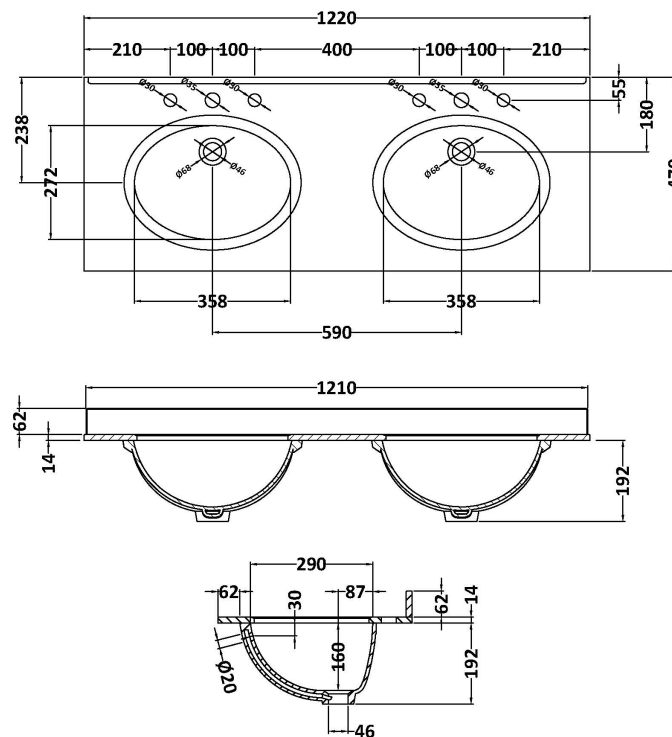

### Product Dimensions

Height (mm):	431
Width (mm):	600
Depth (mm):	453
Nett Weight (kg):	19

### Outer Box Dimensions (If Applicable)

Height (mm):	
Width (mm):	
Depth (mm):	
Gross Weight (kg):	
Barcode:	5056462643267

### Product Dimensions

Height (mm):	268
Width (mm):	1220
Depth (mm):	463
Nett Weight (kg):	27.5

### Packaging Dimensions

Height (mm):	310
Width (mm):	1300
Depth (mm):	550
Gross Weight (kg):	28