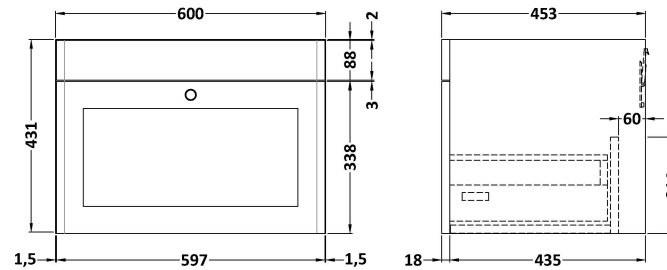

### Product Dimensions

Height (mm):	431
Width (mm):	600
Depth (mm):	453
Nett Weight (kg):	19

### Packaging Dimensions

Height (mm):	465
Width (mm):	625
Depth (mm):	480
Gross Weight (kg):	19.5

### Product Dimensions

Height (mm):	268
Width (mm):	1220
Depth (mm):	463
Nett Weight (kg):	27.5

### Packaging Dimensions

Height (mm):	310
Width (mm):	1300
Depth (mm):	550
Gross Weight (kg):	28