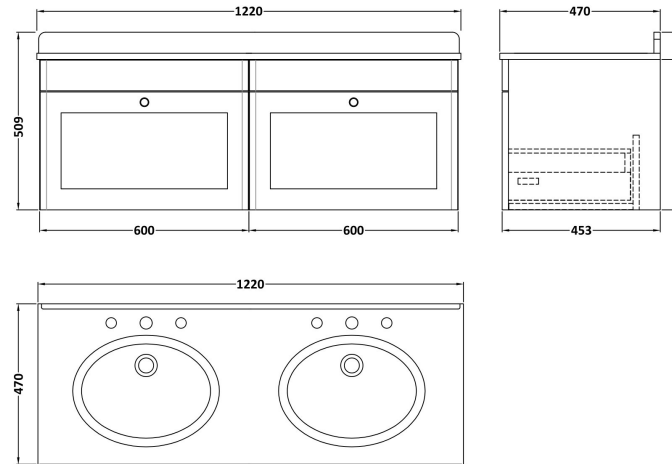

Sales Code: CLC194WR6

Description: 1200 W/H 2-Drawer Unit & Marble Top

Packaging Details

Barcode: 5056678417959