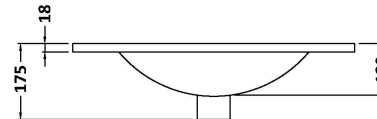

### Product Dimensions

Height (mm):	359
Width (mm):	600
Depth (mm):	383
Nett Weight (kg):	13

### Packaging Dimensions

Height (mm):	380
Width (mm):	620
Depth (mm):	405
Gross Weight (kg):	13.5

### Outer Box Dimensions (If Applicable)

Height (mm):	
Width (mm):	
Depth (mm):	
Gross Weight (kg):	
Barcode:	5056462655444

### Product Dimensions

Height (mm):	170
Width (mm):	600
Depth (mm):	390
Nett Weight (kg):	10.76