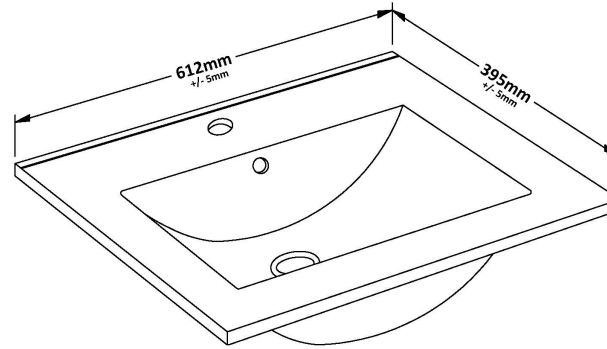

### Product Dimensions

Height (mm):	359
Width (mm):	600
Depth (mm):	383
Nett Weight (kg):	13

### Packaging Dimensions

Height (mm):	380
Width (mm):	620
Depth (mm):	405
Gross Weight (kg):	13.5

### Outer Box Dimensions (If Applicable)

Height (mm):	
Width (mm):	
Depth (mm):	
Gross Weight (kg):	
Barcode:	5056462655444

### Product Dimensions

Height (mm):	170
Width (mm):	600
Depth (mm):	390
Nett Weight (kg):	10.76