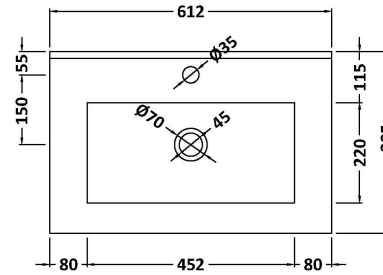

### Product Dimensions

Height (mm):	359
Width (mm):	600
Depth (mm):	383
Nett Weight (kg):	13

### Packaging Dimensions

Height (mm):	380
Width (mm):	620
Depth (mm):	405
Gross Weight (kg):	13.5

### Outer Box Dimensions (If Applicable)

Height (mm):	
Width (mm):	
Depth (mm):	
Gross Weight (kg):	
Barcode:	5056462655444

### Product Dimensions

Height (mm):	170
Width (mm):	600
Depth (mm):	390
Nett Weight (kg):	10.76