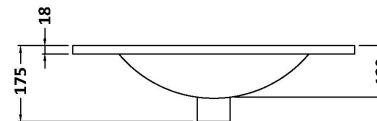

Packaging Dimensions

Height (mm):	380
Width (mm):	620
Depth (mm):	405
Gross Weight (kg):	13.5

Packaging Data

Box Colour:	Brown Cardboard Box - Printed
Box Qty:	0
Label Size:	0 x 0
Label Colour:	Not Applicable
Label Qty:	0

Outer Box Dimensions (If Applicable)

Height (mm):	
Width (mm):	
Depth (mm):	
Gross Weight (kg):	
Barcode:	5056462661148

Product Details

Country of Origin:	China
Fitting Instruction:	No
CE & UKCA:	
FSC Certified Materials:	Yes
Colour:	Satin Anthracite
Construction Method:	Cam & Wood Dowel
Construction Type:	Rigid
Cabinet Finish:	MFC Painted Gloss
Fascia Finish:	Mdf Painted Gloss
Cabinet Thickness (mm):	16
Fascia Thickness (mm):	18
Drawer Included:	Yes
Drawer Type:	80mm High Metal S/C Inc Galler
No of Shelves:	0
Hinge Type:	Not Applicable
Hinge Included:	No
Adjustable Legs:	No, Not Required
Fixings Included:	Yes
Handle Style:	Modern
Waste Shroud:	Yes
Handle Included:	Yes, Supplied
Handle Type:	Finger Pull

Sales Code: NVM003

Description: Minimalist Basin 600mm

Product Dimensions

Height (mm):	170
Width (mm):	600
Depth (mm):	390
Nett Weight (kg):	10.76

Packaging Dimensions

Height (mm):	200
Width (mm):	400
Depth (mm):	620
Gross Weight (kg):	10.76

Packaging Data

Box Colour:	Brown Cardboard Box - Printed
Box Qty:	1
Label Size:	100 x 50
Label Colour:	White Label
Label Qty:	2

Outer Box Dimensions (If Applicable)

Height (mm):	
Width (mm):	
Depth (mm):	
Gross Weight (kg):	
Barcode:	5055146194668