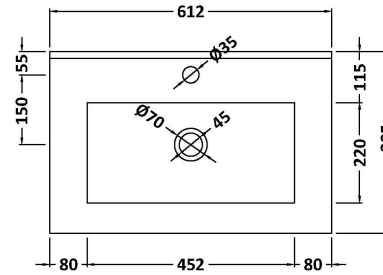

Packaging Dimensions

Height (mm):	380
Width (mm):	620
Depth (mm):	405
Gross Weight (kg):	13.5

Packaging Data

Box Colour:	Brown Cardboard Box - Printed
Box Qty:	0
Label Size:	0 x 0
Label Colour:	Not Applicable
Label Qty:	0

Outer Box Dimensions (If Applicable)

Height (mm):	
Width (mm):	
Depth (mm):	
Gross Weight (kg):	
Barcode:	5056462661148

Product Details

Country of Origin:	China
Fitting Instruction:	No
CE & UKCA:	
FSC Certified Materials:	Yes
Colour:	Satin Anthracite
Construction Method:	Cam & Wood Dowel
Construction Type:	Rigid
Cabinet Finish:	MFC Painted Gloss
Fascia Finish:	Mdf Painted Gloss
Cabinet Thickness (mm):	16
Fascia Thickness (mm):	18
Drawer Included:	Yes
Drawer Type:	80mm High Metal S/C Inc Galler
No of Shelves:	0
Hinge Type:	Not Applicable
Hinge Included:	No
Adjustable Legs:	No, Not Required
Fixings Included:	Yes
Handle Style:	Modern
Waste Shroud:	Yes
Handle Included:	Yes, Supplied
Handle Type:	Finger Pull

Sales Code: NVM003

Description: Minimalist Basin 600mm

Product Dimensions

Height (mm):	170
Width (mm):	600
Depth (mm):	390
Nett Weight (kg):	10.76

Packaging Dimensions

Height (mm):	200
Width (mm):	400
Depth (mm):	620
Gross Weight (kg):	10.76

Packaging Data

Box Colour:	Brown Cardboard Box - Printed
Box Qty:	1
Label Size:	100 x 50
Label Colour:	White Label
Label Qty:	2

Outer Box Dimensions (If Applicable)

Height (mm):	
Width (mm):	
Depth (mm):	
Gross Weight (kg):	
Barcode:	5055146194668