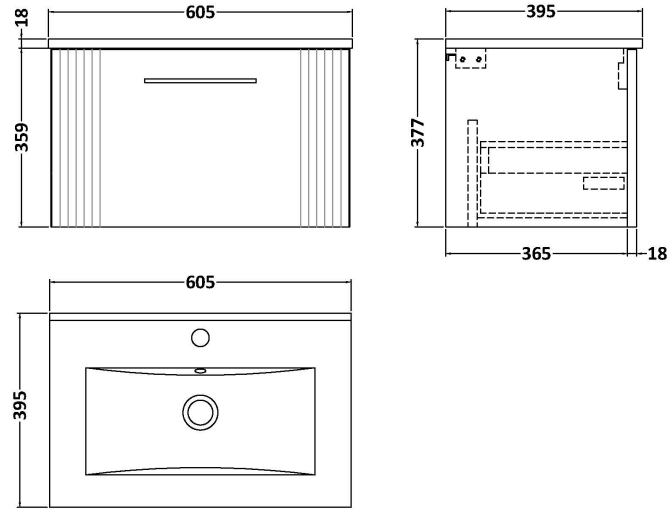

Sales Code: DPF1494B

Description: 600 W/H Single Drawer Vanity & Basin 2

Packaging Details

Barcode: 5056462675589

Sales Code: FLT1494

Description: 600 W/H Single Drawer Unit

Product Dimensions

Height (mm):	359
Width (mm):	600
Depth (mm):	383
Nett Weight (kg):	13

Packaging Dimensions

Height (mm):	380
Width (mm):	620
Depth (mm):	405
Gross Weight (kg):	13.5

Packaging Data

Box Colour:	Brown Cardboard Box - Printed
Box Qty:	0
Label Size:	0 x 0
Label Colour:	Not Applicable
Label Qty:	0

Outer Box Dimensions (If Applicable)

Height (mm):	
Width (mm):	
Depth (mm):	
Gross Weight (kg):	
Barcode:	5056462661148

Product Details

Country of Origin:	China
Fitting Instruction:	No
CE & UKCA:	
FSC Certified Materials:	Yes
Colour:	Satin Anthracite
Construction Method:	Cam & Wood Dowel
Construction Type:	Rigid
Cabinet Finish:	MFC Painted Gloss
Fascia Finish:	Mdf Painted Gloss
Cabinet Thickness (mm):	16
Fascia Thickness (mm):	18
Drawer Included:	Yes
Drawer Type:	80mm High Metal S/C Inc Galler
No of Shelves:	0
Hinge Type:	Not Applicable
Hinge Included:	No
Adjustable Legs:	No, Not Required
Fixings Included:	Yes
Handle Style:	Modern
Waste Shroud:	Yes
Handle Included:	Yes, Supplied
Handle Type:	Finger Pull

Sales Code: NVM003

Description: Minimalist Basin 600mm

Product Dimensions

Height (mm):	170
Width (mm):	600
Depth (mm):	390
Nett Weight (kg):	10.76

Packaging Dimensions

Height (mm):	200
Width (mm):	400
Depth (mm):	620
Gross Weight (kg):	10.76