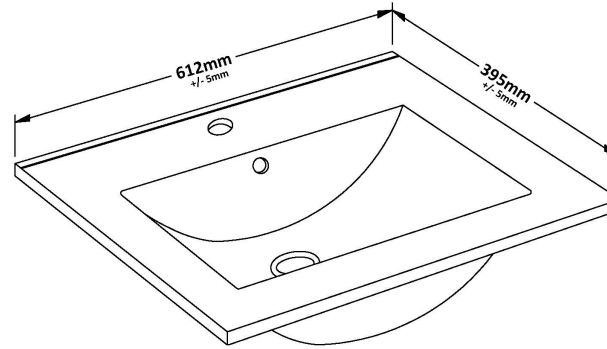

Packaging Dimensions

Height (mm):	380
Width (mm):	620
Depth (mm):	405
Gross Weight (kg):	13.5

Packaging Data

Box Colour:	Brown Cardboard Box - Printed
Box Qty:	0
Label Size:	0 x 0
Label Colour:	Not Applicable
Label Qty:	0

Outer Box Dimensions (If Applicable)

Height (mm):	
Width (mm):	
Depth (mm):	
Gross Weight (kg):	
Barcode:	5056462661148

Product Details

Country of Origin:	China
Fitting Instruction:	No
CE & UKCA:	
FSC Certified Materials:	Yes
Colour:	Satin Anthracite
Construction Method:	Cam & Wood Dowel
Construction Type:	Rigid
Cabinet Finish:	MFC Painted Gloss
Fascia Finish:	Mdf Painted Gloss
Cabinet Thickness (mm):	16
Fascia Thickness (mm):	18
Drawer Included:	Yes
Drawer Type:	80mm High Metal S/C Inc Galler
No of Shelves:	0
Hinge Type:	Not Applicable
Hinge Included:	No
Adjustable Legs:	No, Not Required
Fixings Included:	Yes
Handle Style:	Modern
Waste Shroud:	Yes
Handle Included:	Yes, Supplied
Handle Type:	Finger Pull

Sales Code: NVM003

Description: Minimalist Basin 600mm

Product Dimensions

Height (mm):	170
Width (mm):	600
Depth (mm):	390
Nett Weight (kg):	10.76

Packaging Dimensions

Height (mm):	200
Width (mm):	400
Depth (mm):	620
Gross Weight (kg):	10.76

Packaging Data

Box Colour:	Brown Cardboard Box - Printed
Box Qty:	1
Label Size:	100 x 50
Label Colour:	White Label
Label Qty:	2

Outer Box Dimensions (If Applicable)

Height (mm):	
Width (mm):	
Depth (mm):	
Gross Weight (kg):	
Barcode:	5055146194668