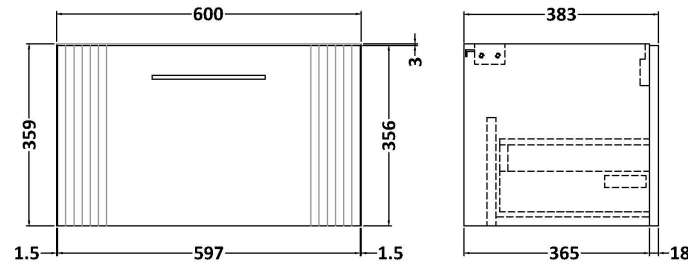

Sales Code: DPF1494B

Description: 600 W/H Single Drawer Vanity & Basin 2

Packaging Details

Barcode: 5056462675589

Sales Code: FLT1494

Description: 600 W/H Single Drawer Unit

Product Dimensions

Height (mm):	359
Width (mm):	600
Depth (mm):	383
Nett Weight (kg):	13

Packaging Dimensions

Height (mm):	380
Width (mm):	620
Depth (mm):	405
Gross Weight (kg):	13.5

Packaging Data

Box Colour:	Brown Cardboard Box - Printed
Box Qty:	0
Label Size:	0 x 0
Label Colour:	Not Applicable
Label Qty:	0

Sales Code: NVM003

Description: Minimalist Basin 600mm

Product Dimensions

Height (mm):	170
Width (mm):	600
Depth (mm):	390
Nett Weight (kg):	10.76

Packaging Dimensions

Height (mm):	200
Width (mm):	400
Depth (mm):	620
Gross Weight (kg):	10.76

Packaging Data

Box Colour:	Brown Cardboard Box - Printed
Box Qty:	1
Label Size:	100 x 50
Label Colour:	White Label
Label Qty:	2

Outer Box Dimensions (If Applicable)

Height (mm):	
Width (mm):	
Depth (mm):	
Gross Weight (kg):	
Barcode:	5055146194668