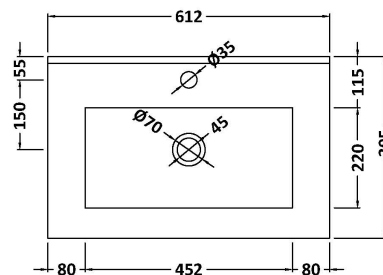

**Packaging Dimensions**

Height (mm):	450
Width (mm):	620
Depth (mm):	405
Gross Weight (kg):	13.5

**Packaging Data**

Box Colour:	Brown Cardboard Box
Box Qty:	1
Label Size:	100 x 50
Label Colour:	White Label
Label Qty:	2

**Outer Box Dimensions (If Applicable)**

Height (mm):	
Width (mm):	
Depth (mm):	
Gross Weight (kg):	
Barcode:	5055275825570

**Product Details**

Country of Origin:	United Kingdom
Fitting Instruction:	No
CE & UKCA:	N/A
FSC Certified Materials:	Yes
Colour:	Anthracite Woodgrain
Construction Method:	Cam & Wood Dowel
Construction Type:	Rigid
Cabinet Finish:	MFC Textured Woodgrain
Fascia Finish:	MFC Textured Woodgrain
Cabinet Thickness (mm):	18
Fascia Thickness (mm):	18
Drawer Included:	Yes
Drawer Type:	80mm High Metal Softclose
No of Shelves:	0
Hinge Type:	Not Applicable
Hinge Included:	Not Applicable
Adjustable Legs:	No, Not Required
Fixings Included:	Yes
Handle Style:	Contemporary
Waste Shroud:	Yes
Handle Included:	Yes, Supplied
Handle Type:	D-Shape

### Product Dimensions

Height (mm):	170
Width (mm):	600
Depth (mm):	390
Nett Weight (kg):	10.76

### Packaging Dimensions

Height (mm):	200
Width (mm):	400
Depth (mm):	620
Gross Weight (kg):	10.76