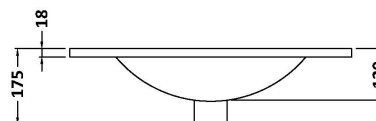

**Packaging Dimensions**

Height (mm):	450
Width (mm):	620
Depth (mm):	405
Gross Weight (kg):	13.5

**Packaging Data**

Box Colour:	Brown Cardboard Box
Box Qty:	1
Label Size:	100 x 50
Label Colour:	White Label
Label Qty:	2

**Outer Box Dimensions (If Applicable)**

Height (mm):	
Width (mm):	
Depth (mm):	
Gross Weight (kg):	
Barcode:	5055275825570

**Product Details**

Country of Origin:	United Kingdom
Fitting Instruction:	No
CE & UKCA:	N/A
FSC Certified Materials:	Yes
Colour:	Anthracite Woodgrain
Construction Method:	Cam & Wood Dowel
Construction Type:	Rigid
Cabinet Finish:	MFC Textured Woodgrain
Fascia Finish:	MFC Textured Woodgrain
Cabinet Thickness (mm):	18
Fascia Thickness (mm):	18
Drawer Included:	Yes
Drawer Type:	80mm High Metal Softclose
No of Shelves:	0
Hinge Type:	Not Applicable
Hinge Included:	Not Applicable
Adjustable Legs:	No, Not Required
Fixings Included:	Yes
Handle Style:	Contemporary
Waste Shroud:	Yes
Handle Included:	Yes, Supplied
Handle Type:	D-Shape

### Product Dimensions

Height (mm):	170
Width (mm):	600
Depth (mm):	390
Nett Weight (kg):	10.76