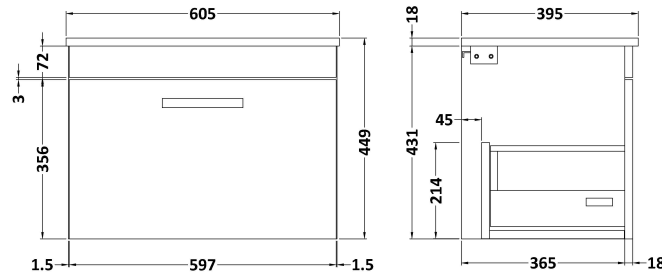

### Packaging Details

Barcode: 5056211800309

**Sales Code:** MOD583

**Description:** 600 Wall Hung Single Drawer Basin Unit

**Product Dimensions**

Height (mm):	430
Width (mm):	600
Depth (mm):	383
Nett Weight (kg):	13

**Packaging Dimensions**

Height (mm):	450
Width (mm):	620
Depth (mm):	405
Gross Weight (kg):	13.5

**Packaging Data**

Box Colour:	Brown Cardboard Box
Box Qty:	1
Label Size:	100 x 50
Label Colour:	White Label
Label Qty:	2

### Product Dimensions

Height (mm):	170
Width (mm):	600
Depth (mm):	390
Nett Weight (kg):	10.76

### Packaging Dimensions

Height (mm):	200
Width (mm):	400
Depth (mm):	620
Gross Weight (kg):	10.76