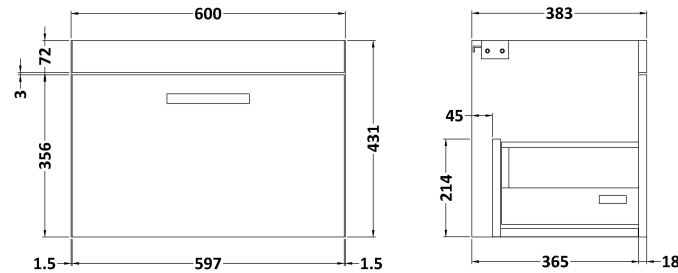

### Packaging Details

Barcode: 5056211800309

**Sales Code:** MOD583

**Description:** 600 Wall Hung Single Drawer Basin Unit

**Product Dimensions**

Height (mm):	430
Width (mm):	600
Depth (mm):	383
Nett Weight (kg):	13

**Packaging Dimensions**

Height (mm):	450
Width (mm):	620
Depth (mm):	405
Gross Weight (kg):	13.5

**Packaging Data**

Box Colour:	Brown Cardboard Box
Box Qty:	1
Label Size:	100 x 50
Label Colour:	White Label
Label Qty:	2

### Product Dimensions

Height (mm):	170
Width (mm):	600
Depth (mm):	390
Nett Weight (kg):	10.76

### Packaging Dimensions

Height (mm):	200
Width (mm):	400
Depth (mm):	620
Gross Weight (kg):	10.76