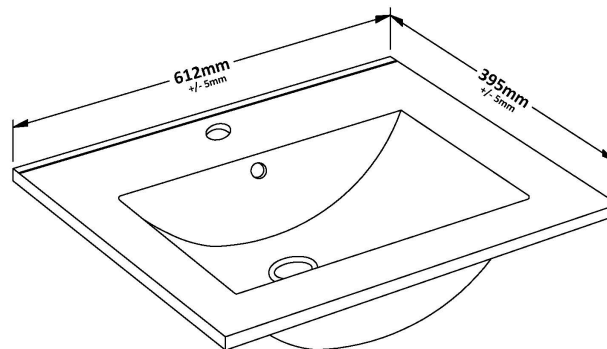

### Product Dimensions

Height (mm):	170
Width (mm):	600
Depth (mm):	390
Nett Weight (kg):	10.76

### Packaging Dimensions

Height (mm):	200
Width (mm):	400
Depth (mm):	620
Gross Weight (kg):	10.76

### Outer Box Dimensions (If Applicable)

Height (mm):	
Width (mm):	
Depth (mm):	
Gross Weight (kg):	
Barcode:	5055146194668

**Product Dimensions**

Height (mm):	430
Width (mm):	600
Depth (mm):	383
Nett Weight (kg):	13

**Packaging Dimensions**

Height (mm):	450
Width (mm):	620
Depth (mm):	405
Gross Weight (kg):	13.5

**Packaging Data**