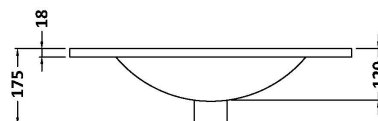

### Product Dimensions

Height (mm):	170
Width (mm):	600
Depth (mm):	390
Nett Weight (kg):	10.76

### Packaging Dimensions

Height (mm):	200
Width (mm):	400
Depth (mm):	620
Gross Weight (kg):	10.76

### Outer Box Dimensions (If Applicable)

Height (mm):	
Width (mm):	
Depth (mm):	
Gross Weight (kg):	
Barcode:	5055146194668

**Product Dimensions**

Height (mm):	430
Width (mm):	600
Depth (mm):	383
Nett Weight (kg):	13

**Packaging Dimensions**

Height (mm):	450
Width (mm):	620
Depth (mm):	405
Gross Weight (kg):	13.5

**Packaging Data**