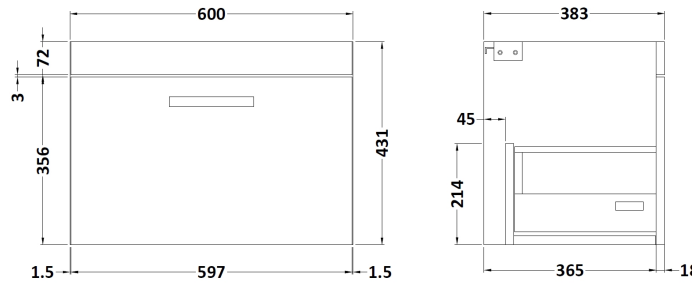

### Product Dimensions

Height (mm):	170
Width (mm):	600
Depth (mm):	390
Nett Weight (kg):	10.76

### Packaging Dimensions

Height (mm):	200
Width (mm):	400
Depth (mm):	620
Gross Weight (kg):	10.76

### Outer Box Dimensions (If Applicable)

Height (mm):	
Width (mm):	
Depth (mm):	
Gross Weight (kg):	
Barcode:	5055146194668

**Product Dimensions**

Height (mm):	430
Width (mm):	600
Depth (mm):	383
Nett Weight (kg):	13

**Packaging Dimensions**

Height (mm):	450
Width (mm):	620
Depth (mm):	405
Gross Weight (kg):	13.5

**Packaging Data**