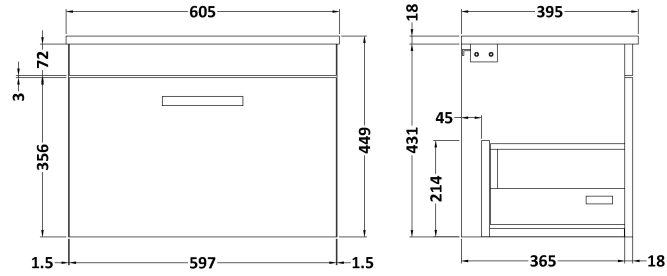

Sales Code: ATH077B

Description: 600 Wh Single Drawer Vanity & Basin 2

Packaging Details

Barcode: 5056211814962