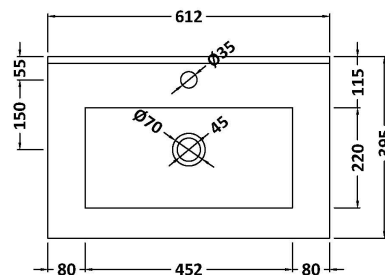

### Product Dimensions

Height (mm):	170
Width (mm):	600
Depth (mm):	390
Nett Weight (kg):	10.76

### Packaging Dimensions

Height (mm):	200
Width (mm):	400
Depth (mm):	620
Gross Weight (kg):	10.76

### Outer Box Dimensions (If Applicable)

Height (mm):	
Width (mm):	
Depth (mm):	
Gross Weight (kg):	
Barcode:	5055146194668

**Product Dimensions**

Height (mm):	430
Width (mm):	600
Depth (mm):	383
Nett Weight (kg):	13

**Packaging Dimensions**

Height (mm):	450
Width (mm):	620
Depth (mm):	405
Gross Weight (kg):	13.5

**Packaging Data**