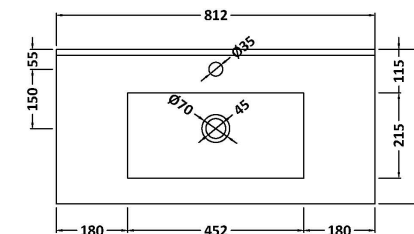

Packaging Dimensions

Height (mm):	450
Width (mm):	820
Depth (mm):	405
Gross Weight (kg):	17.5

Packaging Data

Box Colour:	Brown Cardboard Box
Box Qty:	1
Label Size:	100 x 50
Label Colour:	White Label
Label Qty:	2

Outer Box Dimensions (If Applicable)

Height (mm):	
Width (mm):	
Depth (mm):	
Gross Weight (kg):	
Barcode:	5055275825693

Product Details

Country of Origin:	United Kingdom
Fitting Instruction:	No
CE & UKCA:	N/A
FSC Certified Materials:	Yes
Colour:	Anthracite Woodgrain
Construction Method:	Cam & Wood Dowel
Construction Type:	Rigid
Cabinet Finish:	MFC Textured Woodgrain
Fascia Finish:	MFC Textured Woodgrain
Cabinet Thickness (mm):	18
Fascia Thickness (mm):	18
Drawer Included:	Yes
Drawer Type:	80mm High Metal Softclose
No of Shelves:	0
Hinge Type:	Not Applicable
Hinge Included:	Not Applicable
Adjustable Legs:	No, Not Required
Fixings Included:	Yes
Handle Style:	Contemporary
Waste Shroud:	Yes
Handle Included:	Yes, Supplied
Handle Type:	D-Shape

Sales Code: NVM005

Description: Minimalist Basin 800mm

Product Dimensions

Height (mm):	170
Width (mm):	800
Depth (mm):	390
Nett Weight (kg):	16.9

Packaging Dimensions

Height (mm):	400
Width (mm):	820
Depth (mm):	200
Gross Weight (kg):	16.9

Packaging Data

Box Colour:	Brown Cardboard Box - Printed
Box Qty:	1
Label Size:	100 x 50
Label Colour:	White Label
Label Qty:	2

Outer Box Dimensions (If Applicable)

Height (mm):	
Width (mm):	
Depth (mm):	
Gross Weight (kg):	
Barcode:	5055146194675