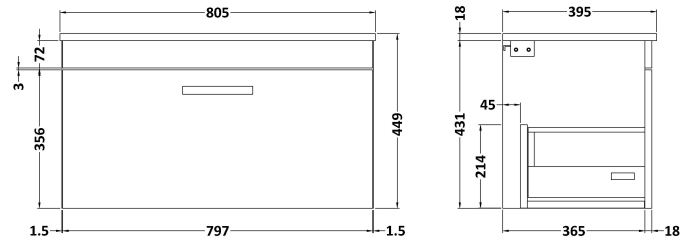

Sales Code: ATH060B

Description: 800 Wh Single Drawer Vanity & Basin 2

Packaging Details

Barcode: 5056211800514

Sales Code: MOD565

Description: 800 Wall Hung Single Drawer Basin Unit

Product Dimensions

Height (mm):	430
Width (mm):	800
Depth (mm):	383
Nett Weight (kg):	17

Packaging Dimensions

Height (mm):	450
Width (mm):	820
Depth (mm):	405
Gross Weight (kg):	17.5

Packaging Data

Box Colour:	Brown Cardboard Box
Box Qty:	1
Label Size:	100 x 50
Label Colour:	White Label
Label Qty:	2

Sales Code: NVM005

Description: Minimalist Basin 800mm

Product Dimensions

Height (mm):	170
Width (mm):	800
Depth (mm):	390
Nett Weight (kg):	16.9

Packaging Dimensions

Height (mm):	400
Width (mm):	820
Depth (mm):	200
Gross Weight (kg):	16.9

Packaging Data

Box Colour:	Brown Cardboard Box - Printed
Box Qty:	1
Label Size:	100 x 50
Label Colour:	White Label
Label Qty:	2

Outer Box Dimensions (If Applicable)

Height (mm):	
Width (mm):	
Depth (mm):	
Gross Weight (kg):	
Barcode:	5055146194675