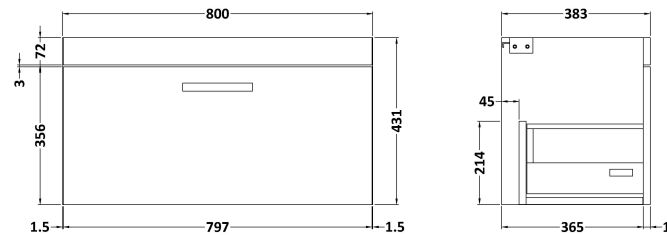

Sales Code: ATH060B

Description: 800 Wh Single Drawer Vanity & Basin 2

Packaging Details

Barcode: 5056211800514

Sales Code: MOD565

Description: 800 Wall Hung Single Drawer Basin Unit

Product Dimensions

Height (mm):	430
Width (mm):	800
Depth (mm):	383
Nett Weight (kg):	17

Packaging Dimensions

Height (mm):	450
Width (mm):	820
Depth (mm):	405
Gross Weight (kg):	17.5

Packaging Data

Box Colour:	Brown Cardboard Box
Box Qty:	1
Label Size:	100 x 50
Label Colour:	White Label
Label Qty:	2

Sales Code: NVM005

Description: Minimalist Basin 800mm

Product Dimensions

Height (mm):	170
Width (mm):	800
Depth (mm):	390
Nett Weight (kg):	16.9

Packaging Dimensions

Height (mm):	400
Width (mm):	820
Depth (mm):	200
Gross Weight (kg):	16.9

Packaging Data

Box Colour:	Brown Cardboard Box - Printed
Box Qty:	1
Label Size:	100 x 50
Label Colour:	White Label
Label Qty:	2

Outer Box Dimensions (If Applicable)

Height (mm):	
Width (mm):	
Depth (mm):	
Gross Weight (kg):	
Barcode:	5055146194675