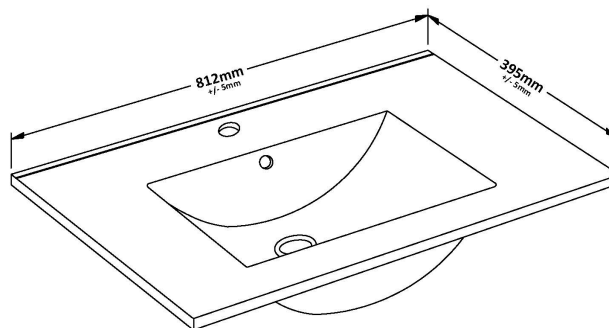

Packaging Dimensions

Height (mm):	450
Width (mm):	820
Depth (mm):	405
Gross Weight (kg):	17.5

Packaging Data

Box Colour:	Brown Cardboard Box
Box Qty:	1
Label Size:	100 x 50
Label Colour:	White Label
Label Qty:	2

Outer Box Dimensions (If Applicable)

Height (mm):	
Width (mm):	
Depth (mm):	
Gross Weight (kg):	
Barcode:	5055275825693

Product Details

Country of Origin:	United Kingdom
Fitting Instruction:	No
CE & UKCA:	N/A
FSC Certified Materials:	Yes
Colour:	Anthracite Woodgrain
Construction Method:	Cam & Wood Dowel
Construction Type:	Rigid
Cabinet Finish:	MFC Textured Woodgrain
Fascia Finish:	MFC Textured Woodgrain
Cabinet Thickness (mm):	18
Fascia Thickness (mm):	18
Drawer Included:	Yes
Drawer Type:	80mm High Metal Softclose
No of Shelves:	0
Hinge Type:	Not Applicable
Hinge Included:	Not Applicable
Adjustable Legs:	No, Not Required
Fixings Included:	Yes
Handle Style:	Contemporary
Waste Shroud:	Yes
Handle Included:	Yes, Supplied
Handle Type:	D-Shape

Sales Code: NVM005

Description: Minimalist Basin 800mm

Product Dimensions

Height (mm):	170
Width (mm):	800
Depth (mm):	390
Nett Weight (kg):	16.9

Packaging Dimensions

Height (mm):	400
Width (mm):	820
Depth (mm):	200
Gross Weight (kg):	16.9

Packaging Data

Box Colour:	Brown Cardboard Box - Printed
Box Qty:	1
Label Size:	100 x 50
Label Colour:	White Label
Label Qty:	2

Outer Box Dimensions (If Applicable)

Height (mm):	
Width (mm):	
Depth (mm):	
Gross Weight (kg):	
Barcode:	5055146194675