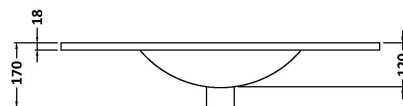

Packaging Dimensions

Height (mm):	450
Width (mm):	820
Depth (mm):	405
Gross Weight (kg):	17.5

Packaging Data

Box Colour:	Brown Cardboard Box
Box Qty:	1
Label Size:	100 x 50
Label Colour:	White Label
Label Qty:	2

Outer Box Dimensions (If Applicable)

Height (mm):	
Width (mm):	
Depth (mm):	
Gross Weight (kg):	
Barcode:	5055275825693

Product Details

Country of Origin:	United Kingdom
Fitting Instruction:	No
CE & UKCA:	N/A
FSC Certified Materials:	Yes
Colour:	Anthracite Woodgrain
Construction Method:	Cam & Wood Dowel
Construction Type:	Rigid
Cabinet Finish:	MFC Textured Woodgrain
Fascia Finish:	MFC Textured Woodgrain
Cabinet Thickness (mm):	18
Fascia Thickness (mm):	18
Drawer Included:	Yes
Drawer Type:	80mm High Metal Softclose
No of Shelves:	0
Hinge Type:	Not Applicable
Hinge Included:	Not Applicable
Adjustable Legs:	No, Not Required
Fixings Included:	Yes
Handle Style:	Contemporary
Waste Shroud:	Yes
Handle Included:	Yes, Supplied
Handle Type:	D-Shape

Sales Code: NVM005

Description: Minimalist Basin 800mm

Product Dimensions

Height (mm):	170
Width (mm):	800
Depth (mm):	390
Nett Weight (kg):	16.9

Packaging Dimensions

Height (mm):	400
Width (mm):	820
Depth (mm):	200
Gross Weight (kg):	16.9

Packaging Data

Box Colour:	Brown Cardboard Box - Printed
Box Qty:	1
Label Size:	100 x 50
Label Colour:	White Label
Label Qty:	2

Outer Box Dimensions (If Applicable)

Height (mm):	
Width (mm):	
Depth (mm):	
Gross Weight (kg):	
Barcode:	5055146194675