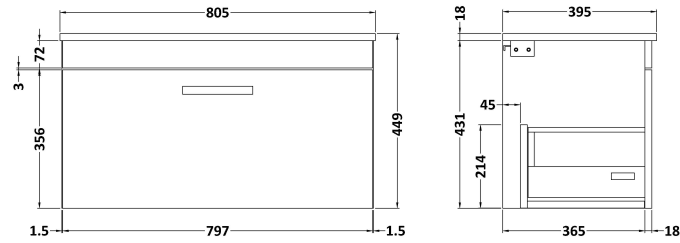

Sales Code: ATH061B

Description: 800 Wh Single Drawer Vanity & Basin 2

Packaging Details

Barcode: 5056211800521

Sales Code: MOD665

Description: 800 Wall Hung Single Drawer Basin Unit

Product Dimensions

Height (mm):	430
Width (mm):	800
Depth (mm):	383
Nett Weight (kg):	17

Packaging Dimensions

Height (mm):	450
Width (mm):	820
Depth (mm):	405
Gross Weight (kg):	17.5

Packaging Data

Box Colour:	Brown Cardboard Box
Box Qty:	1
Label Size:	100 x 50
Label Colour:	White Label
Label Qty:	2

Outer Box Dimensions (If Applicable)

Height (mm):	
Width (mm):	
Depth (mm):	
Gross Weight (kg):	
Barcode:	5055275825709

Product Details

Country of Origin:	United Kingdom
Fitting Instruction:	No
CE & UKCA:	N/A
FSC Certified Materials:	Yes
Colour:	Black Woodgrain
Construction Method:	Cam & Wood Dowel
Construction Type:	Rigid
Cabinet Finish:	MFC Textured Woodgrain
Fascia Finish:	MFC Textured Woodgrain
Cabinet Thickness (mm):	18
Fascia Thickness (mm):	18
Drawer Included:	Yes
Drawer Type:	80mm High Metal Softclose
No of Shelves:	0
Hinge Type:	Not Applicable
Hinge Included:	Not Applicable
Adjustable Legs:	No, Not Required
Fixings Included:	Yes
Handle Style:	Contemporary
Waste Shroud:	Yes
Handle Included:	Yes, Supplied
Handle Type:	D-Shape

Sales Code: NVM005

Description: Minimalist Basin 800mm

Product Dimensions

Height (mm):	170
Width (mm):	800
Depth (mm):	390
Nett Weight (kg):	16.9

Packaging Dimensions

Height (mm):	400
Width (mm):	820
Depth (mm):	200
Gross Weight (kg):	16.9