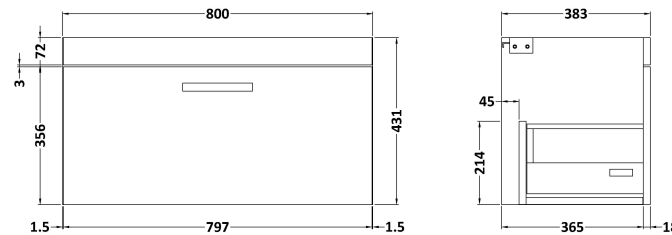

Sales Code: ATH061B

Description: 800 Wh Single Drawer Vanity & Basin 2

Packaging Details

Barcode: 5056211800521

Sales Code: MOD665

Description: 800 Wall Hung Single Drawer Basin Unit

Product Dimensions

Height (mm):	430
Width (mm):	800
Depth (mm):	383
Nett Weight (kg):	17

Packaging Dimensions

Height (mm):	450
Width (mm):	820
Depth (mm):	405
Gross Weight (kg):	17.5

Packaging Data

Box Colour:	Brown Cardboard Box
Box Qty:	1
Label Size:	100 x 50
Label Colour:	White Label
Label Qty:	2

Sales Code: NVM005

Description: Minimalist Basin 800mm

Product Dimensions

Height (mm):	170
Width (mm):	800
Depth (mm):	390
Nett Weight (kg):	16.9

Packaging Dimensions

Height (mm):	400
Width (mm):	820
Depth (mm):	200
Gross Weight (kg):	16.9

Packaging Data

Box Colour:	Brown Cardboard Box - Printed
Box Qty:	1
Label Size:	100 x 50
Label Colour:	White Label
Label Qty:	2

Outer Box Dimensions (If Applicable)

Height (mm):	
Width (mm):	
Depth (mm):	
Gross Weight (kg):	
Barcode:	5055146194675