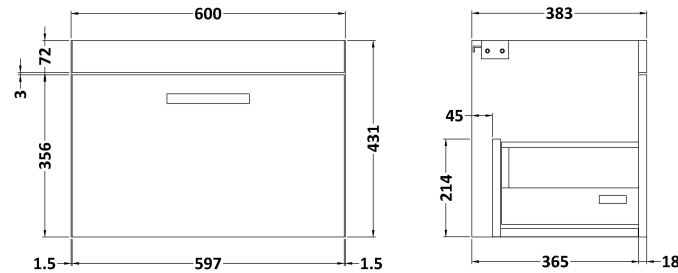

Sales Code: ATH039D

Description: 600 Wh Single Drawer Vanity & Basin 3

Packaging Details

Barcode: 5056211864028

Sales Code: MOD583

Description: 600 Wall Hung Single Drawer Basin Unit

Product Dimensions

Height (mm):	430
Width (mm):	600
Depth (mm):	383
Nett Weight (kg):	13

Packaging Dimensions

Height (mm):	450
Width (mm):	620
Depth (mm):	405
Gross Weight (kg):	13.5

Packaging Data

Box Colour:	Brown Cardboard Box
Box Qty:	1
Label Size:	100 x 50
Label Colour:	White Label
Label Qty:	2

Sales Code: NVM033

Description: 600 Thin Edged Basin 1Th

Product Dimensions

Height (mm):	170
Width (mm):	610
Depth (mm):	395
Nett Weight (kg):	11

Packaging Dimensions

Height (mm):	190
Width (mm):	630
Depth (mm):	415
Gross Weight (kg):	11.5

Packaging Data

Box Colour:	Brown Cardboard Box - Printed
Box Qty:	1
Label Size:	100 x 50
Label Colour:	White Label
Label Qty:	2

Outer Box Dimensions (If Applicable)

Height (mm):	
Width (mm):	
Depth (mm):	
Gross Weight (kg):	
Barcode:	5056211853428