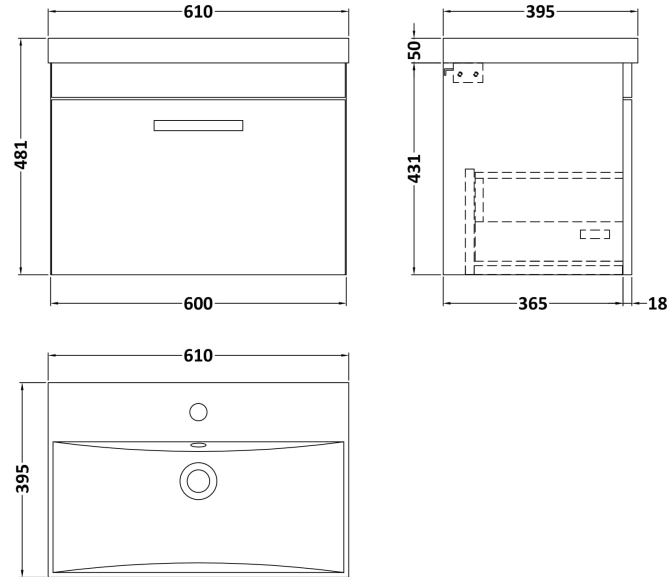

Sales Code: ATH039D

Description: 600 Wh Single Drawer Vanity & Basin 3

Packaging Details

Barcode: 5056211864028