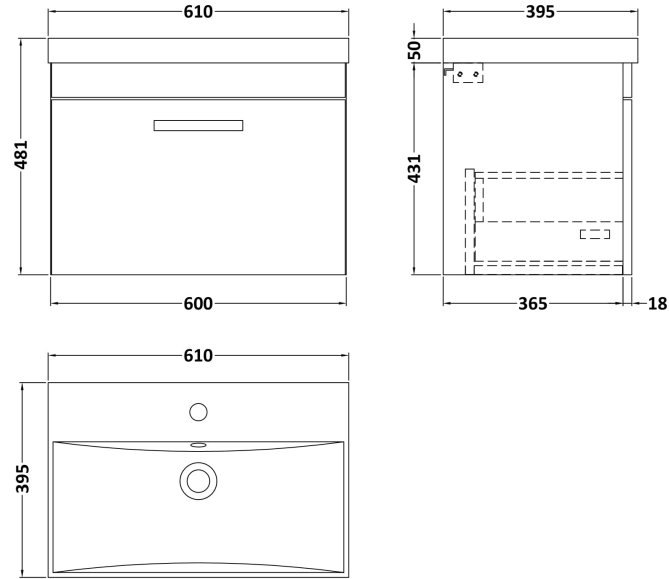

### Packaging Details

Barcode: 5056211864035

**Sales Code:** MOD683

**Description:** 600 Wall Hung Single Drawer Basin Unit

**Product Dimensions**

Height (mm):	430
Width (mm):	600
Depth (mm):	383
Nett Weight (kg):	13

**Packaging Dimensions**

Height (mm):	450
Width (mm):	620
Depth (mm):	405
Gross Weight (kg):	13.5

**Packaging Data**

Box Colour:	Brown Cardboard Box
Box Qty:	1
Label Size:	100 x 50
Label Colour:	White Label
Label Qty:	2

### Product Dimensions

Height (mm):	170
Width (mm):	610
Depth (mm):	395
Nett Weight (kg):	11

### Packaging Dimensions

Height (mm):	190
Width (mm):	630
Depth (mm):	415
Gross Weight (kg):	11.5