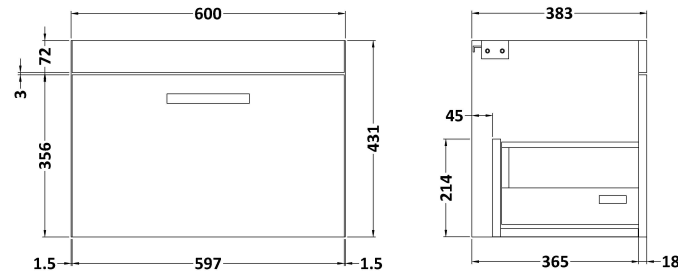

### Packaging Details

Barcode: 5056211864035

**Sales Code:** MOD683

**Description:** 600 Wall Hung Single Drawer Basin Unit

**Product Dimensions**

Height (mm):	430
Width (mm):	600
Depth (mm):	383
Nett Weight (kg):	13

**Packaging Dimensions**

Height (mm):	450
Width (mm):	620
Depth (mm):	405
Gross Weight (kg):	13.5

**Packaging Data**

Box Colour:	Brown Cardboard Box
Box Qty:	1
Label Size:	100 x 50
Label Colour:	White Label
Label Qty:	2

### Product Dimensions

Height (mm):	170
Width (mm):	610
Depth (mm):	395
Nett Weight (kg):	11

### Packaging Dimensions

Height (mm):	190
Width (mm):	630
Depth (mm):	415
Gross Weight (kg):	11.5