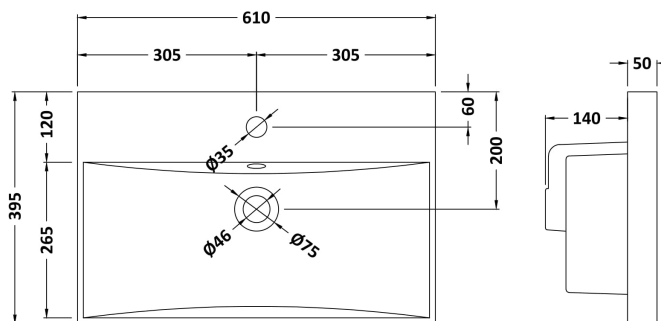

**Packaging Dimensions**

Height (mm):	450
Width (mm):	620
Depth (mm):	405
Gross Weight (kg):	13.5

**Packaging Data**

Box Colour:	Brown Cardboard Box
Box Qty:	1
Label Size:	100 x 50
Label Colour:	White Label
Label Qty:	2

**Outer Box Dimensions (If Applicable)**

Height (mm):	
Width (mm):	
Depth (mm):	
Gross Weight (kg):	
Barcode:	5055275825587

**Product Details**

Country of Origin:	United Kingdom
Fitting Instruction:	No
CE & UKCA:	N/A
FSC Certified Materials:	Yes
Colour:	Black Woodgrain
Construction Method:	Cam & Wood Dowel
Construction Type:	Rigid
Cabinet Finish:	MFC Textured Woodgrain
Fascia Finish:	MFC Textured Woodgrain
Cabinet Thickness (mm):	18
Fascia Thickness (mm):	18
Drawer Included:	Yes
Drawer Type:	80mm High Metal Softclose
No of Shelves:	0
Hinge Type:	Not Applicable
Hinge Included:	Not Applicable
Adjustable Legs:	No, Not Required
Fixings Included:	Yes
Handle Style:	Contemporary
Waste Shroud:	Yes
Handle Included:	Yes, Supplied
Handle Type:	D-Shape

### Product Dimensions

Height (mm):	170
Width (mm):	610
Depth (mm):	395
Nett Weight (kg):	11

### Packaging Dimensions

Height (mm):	190
Width (mm):	630
Depth (mm):	415
Gross Weight (kg):	11.5