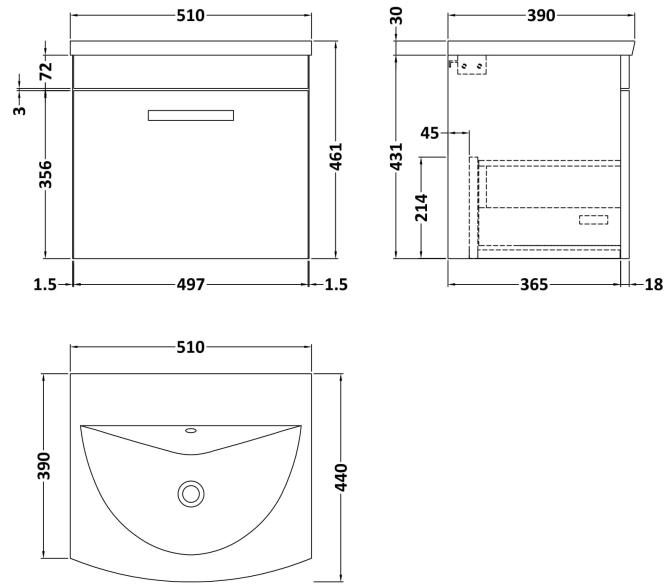

### Packaging Details

Barcode: 5056462621319

**Sales Code:** MOD582

**Description:** 500 Wall Hung Single Drawer Basin Unit

**Product Dimensions**

Height (mm):	430
Width (mm):	500
Depth (mm):	383
Nett Weight (kg):	12

**Packaging Dimensions**

Height (mm):	450
Width (mm):	520
Depth (mm):	405
Gross Weight (kg):	12.5

**Packaging Data**

Box Colour:	Brown Cardboard Box
Box Qty:	1
Label Size:	100 x 50
Label Colour:	White Label
Label Qty:	2

### Product Dimensions

Height (mm):	160
Width (mm):	510
Depth (mm):	440
Nett Weight (kg):	9

### Packaging Dimensions

Height (mm):	190
Width (mm):	530
Depth (mm):	415
Gross Weight (kg):	9.5