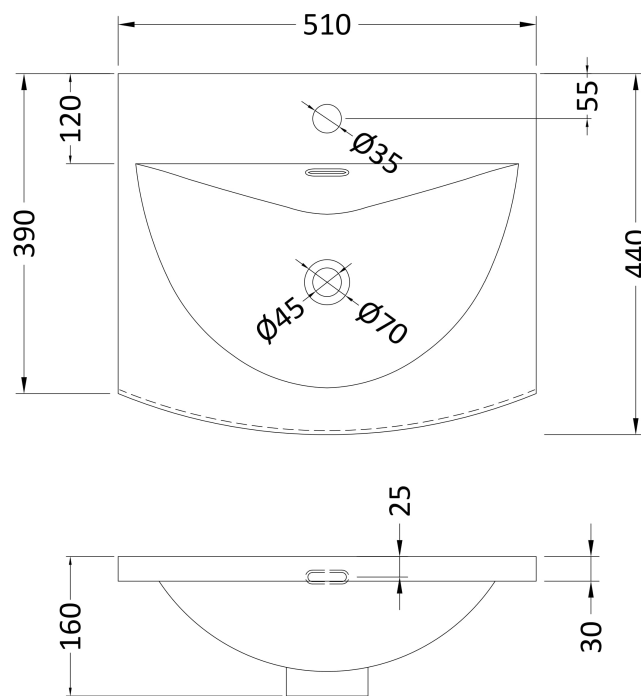

**Packaging Dimensions**

Height (mm):	450
Width (mm):	520
Depth (mm):	405
Gross Weight (kg):	12.5

**Packaging Data**

Box Colour:	Brown Cardboard Box
Box Qty:	1
Label Size:	100 x 50
Label Colour:	White Label
Label Qty:	2

**Outer Box Dimensions (If Applicable)**

Height (mm):	
Width (mm):	
Depth (mm):	
Gross Weight (kg):	
Barcode:	5055275825419

**Product Details**

Country of Origin:	United Kingdom
Fitting Instruction:	No
CE & UKCA:	N/A
FSC Certified Materials:	Yes
Colour:	Anthracite Woodgrain
Construction Method:	Cam & Wood Dowel
Construction Type:	Rigid
Cabinet Finish:	MFC Textured Woodgrain
Fascia Finish:	MFC Textured Woodgrain
Cabinet Thickness (mm):	18
Fascia Thickness (mm):	18
Drawer Included:	Yes
Drawer Type:	80mm High Metal Softclose
No of Shelves:	0
Hinge Type:	Not Applicable
Hinge Included:	Not Applicable
Adjustable Legs:	No, Not Required
Fixings Included:	Yes
Handle Style:	Contemporary
Waste Shroud:	Yes
Handle Included:	Yes, Supplied
Handle Type:	D-Shape

### Product Dimensions

Height (mm):	160
Width (mm):	510
Depth (mm):	440
Nett Weight (kg):	9

### Packaging Dimensions

Height (mm):	190
Width (mm):	530
Depth (mm):	415
Gross Weight (kg):	9.5