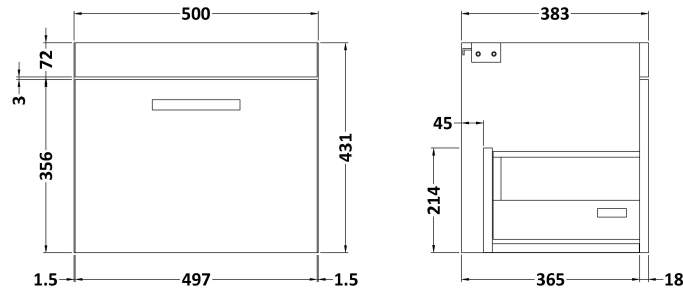

### Packaging Details

Barcode: 5056462621319

**Sales Code:** MOD582

**Description:** 500 Wall Hung Single Drawer Basin Unit

**Product Dimensions**

Height (mm):	430
Width (mm):	500
Depth (mm):	383
Nett Weight (kg):	12

**Packaging Dimensions**

Height (mm):	450
Width (mm):	520
Depth (mm):	405
Gross Weight (kg):	12.5

**Packaging Data**

Box Colour:	Brown Cardboard Box
Box Qty:	1
Label Size:	100 x 50
Label Colour:	White Label
Label Qty:	2

### Product Dimensions

Height (mm):	160
Width (mm):	510
Depth (mm):	440
Nett Weight (kg):	9

### Packaging Dimensions

Height (mm):	190
Width (mm):	530
Depth (mm):	415
Gross Weight (kg):	9.5