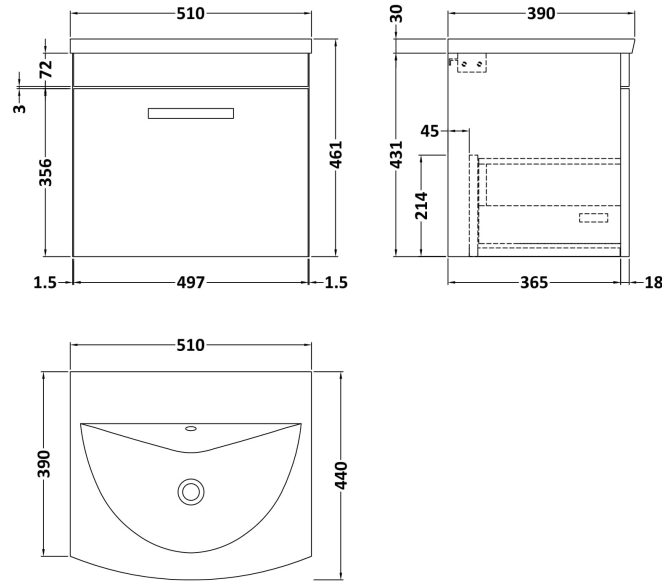

### Packaging Details

Barcode: 5056462621326

**Sales Code:** MOD682

**Description:** 500 Wall Hung Single Drawer Basin Unit

**Product Dimensions**

Height (mm):	430
Width (mm):	500
Depth (mm):	383
Nett Weight (kg):	12

**Packaging Dimensions**

Height (mm):	450
Width (mm):	520
Depth (mm):	405
Gross Weight (kg):	12.5

**Packaging Data**

Box Colour:	Brown Cardboard Box
Box Qty:	1
Label Size:	100 x 50
Label Colour:	White Label
Label Qty:	2

### Product Dimensions

Height (mm):	160
Width (mm):	510
Depth (mm):	440
Nett Weight (kg):	9

### Packaging Dimensions

Height (mm):	190
Width (mm):	530
Depth (mm):	415
Gross Weight (kg):	9.5