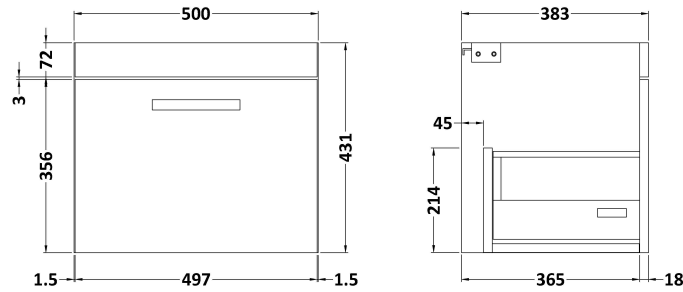

### Packaging Details

Barcode: 5056462621326

**Sales Code:** MOD682

**Description:** 500 Wall Hung Single Drawer Basin Unit

**Product Dimensions**

Height (mm):	430
Width (mm):	500
Depth (mm):	383
Nett Weight (kg):	12

**Packaging Dimensions**

Height (mm):	450
Width (mm):	520
Depth (mm):	405
Gross Weight (kg):	12.5

**Packaging Data**

Box Colour:	Brown Cardboard Box
Box Qty:	1
Label Size:	100 x 50
Label Colour:	White Label
Label Qty:	2

### Product Dimensions

Height (mm):	160
Width (mm):	510
Depth (mm):	440
Nett Weight (kg):	9

### Packaging Dimensions

Height (mm):	190
Width (mm):	530
Depth (mm):	415
Gross Weight (kg):	9.5