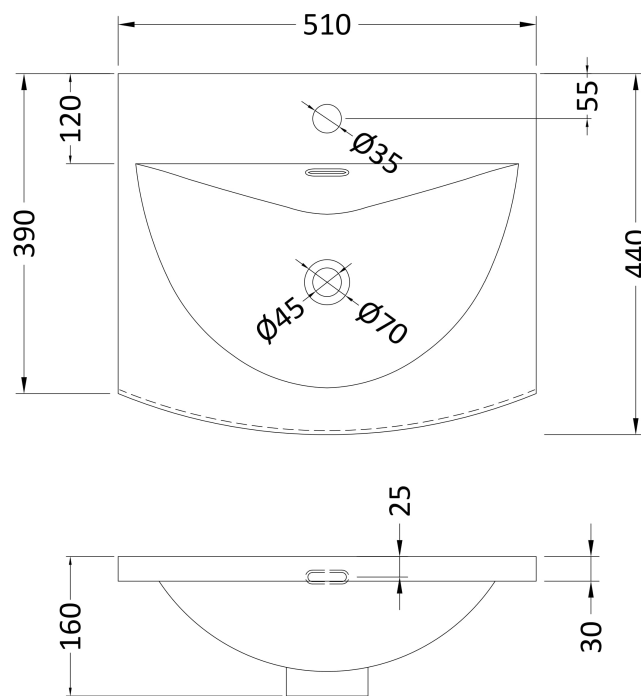

**Packaging Dimensions**

Height (mm):	450
Width (mm):	520
Depth (mm):	405
Gross Weight (kg):	12.5

**Packaging Data**

Box Colour:	Brown Cardboard Box
Box Qty:	1
Label Size:	100 x 50
Label Colour:	White Label
Label Qty:	2

### Product Dimensions

Height (mm):	160
Width (mm):	510
Depth (mm):	440
Nett Weight (kg):	9

### Packaging Dimensions

Height (mm):	190
Width (mm):	530
Depth (mm):	415
Gross Weight (kg):	9.5

### Outer Box Dimensions (If Applicable)

Height (mm):	
Width (mm):	
Depth (mm):	
Gross Weight (kg):	
Barcode:	5056462620985