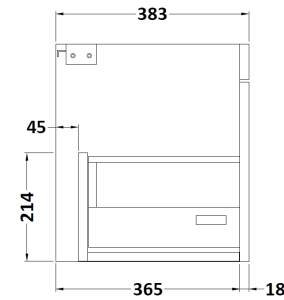

### Packaging Details

Barcode: 5056462621425

**Sales Code:** MOC382

**Description:** 500 Wall Hung Single Drawer Basin Unit

**Product Dimensions**

Height (mm):	430
Width (mm):	500
Depth (mm):	383
Nett Weight (kg):	12

**Packaging Dimensions**

Height (mm):	450
Width (mm):	520
Depth (mm):	405
Gross Weight (kg):	12.5

**Packaging Data**

Box Colour:	Brown Cardboard Box
Box Qty:	1
Label Size:	100 x 50
Label Colour:	White Label
Label Qty:	2

### Product Dimensions

Height (mm):	160
Width (mm):	510
Depth (mm):	440
Nett Weight (kg):	9

### Packaging Dimensions

Height (mm):	190
Width (mm):	530
Depth (mm):	415
Gross Weight (kg):	9.5