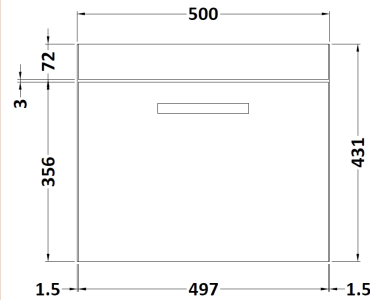

### Packaging Details

Barcode: 5056462621425

**Sales Code:** MOC382

**Description:** 500 Wall Hung Single Drawer Basin Unit

**Product Dimensions**

Height (mm):	430
Width (mm):	500
Depth (mm):	383
Nett Weight (kg):	12

**Packaging Dimensions**

Height (mm):	450
Width (mm):	520
Depth (mm):	405
Gross Weight (kg):	12.5

**Packaging Data**

Box Colour:	Brown Cardboard Box
Box Qty:	1
Label Size:	100 x 50
Label Colour:	White Label
Label Qty:	2

### Product Dimensions

Height (mm):	160
Width (mm):	510
Depth (mm):	440
Nett Weight (kg):	9

### Packaging Dimensions

Height (mm):	190
Width (mm):	530
Depth (mm):	415
Gross Weight (kg):	9.5