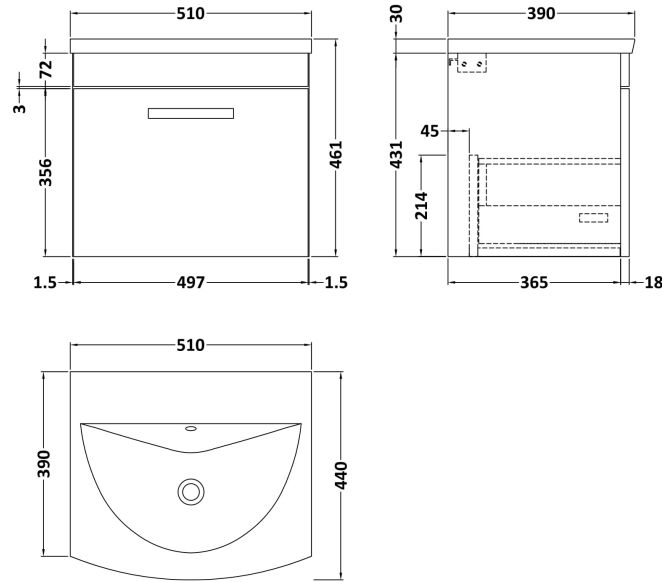

### Packaging Details

Barcode: 5056462621425

**Sales Code:** MOC382

**Description:** 500 Wall Hung Single Drawer Basin Unit

**Product Dimensions**

Height (mm):	430
Width (mm):	500
Depth (mm):	383
Nett Weight (kg):	12

**Packaging Dimensions**

Height (mm):	450
Width (mm):	520
Depth (mm):	405
Gross Weight (kg):	12.5

**Packaging Data**

Box Colour:	Brown Cardboard Box
Box Qty:	1
Label Size:	100 x 50
Label Colour:	White Label
Label Qty:	2

### Product Dimensions

Height (mm):	160
Width (mm):	510
Depth (mm):	440
Nett Weight (kg):	9

### Packaging Dimensions

Height (mm):	190
Width (mm):	530
Depth (mm):	415
Gross Weight (kg):	9.5