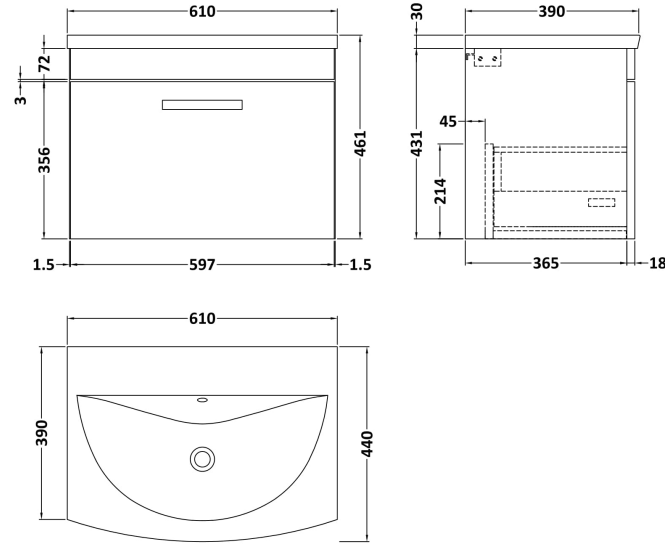

Sales Code: ATH040G

Description: 600 Wh Single Drawer Vanity & Basin 4

Packaging Details

Barcode: 5056462621883

Sales Code: MOD683

Description: 600 Wall Hung Single Drawer Basin Unit

Product Dimensions

Height (mm):	430
Width (mm):	600
Depth (mm):	383
Nett Weight (kg):	13

Packaging Dimensions

Height (mm):	450
Width (mm):	620
Depth (mm):	405
Gross Weight (kg):	13.5

Packaging Data

Box Colour:	Brown Cardboard Box
Box Qty:	1
Label Size:	100 x 50
Label Colour:	White Label
Label Qty:	2

Sales Code: NVM043

Description: 600 Curved Basin 1Th

Product Dimensions

Height (mm):	160
Width (mm):	610
Depth (mm):	440
Nett Weight (kg):	11

Packaging Dimensions

Height (mm):	190
Width (mm):	630
Depth (mm):	415
Gross Weight (kg):	11.5

Packaging Data

Box Colour:	Brown Cardboard Box - Printed
Box Qty:	1
Label Size:	100 x 50
Label Colour:	White Label
Label Qty:	2

Outer Box Dimensions (If Applicable)

Height (mm):	
Width (mm):	
Depth (mm):	
Gross Weight (kg):	
Barcode:	5056462620961