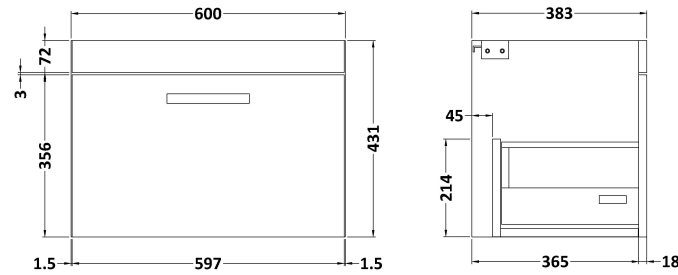

Sales Code: ATH040G

Description: 600 Wh Single Drawer Vanity & Basin 4

Packaging Details

Barcode: 5056462621883

Sales Code: MOD683

Description: 600 Wall Hung Single Drawer Basin Unit

Product Dimensions

Height (mm):	430
Width (mm):	600
Depth (mm):	383
Nett Weight (kg):	13

Packaging Dimensions

Height (mm):	450
Width (mm):	620
Depth (mm):	405
Gross Weight (kg):	13.5

Packaging Data

Box Colour:	Brown Cardboard Box
Box Qty:	1
Label Size:	100 x 50
Label Colour:	White Label
Label Qty:	2

Sales Code: NVM043

Description: 600 Curved Basin 1Th

Product Dimensions

Height (mm):	160
Width (mm):	610
Depth (mm):	440
Nett Weight (kg):	11

Packaging Dimensions

Height (mm):	190
Width (mm):	630
Depth (mm):	415
Gross Weight (kg):	11.5

Packaging Data

Box Colour:	Brown Cardboard Box - Printed
Box Qty:	1
Label Size:	100 x 50
Label Colour:	White Label
Label Qty:	2

Outer Box Dimensions (If Applicable)

Height (mm):	
Width (mm):	
Depth (mm):	
Gross Weight (kg):	
Barcode:	5056462620961