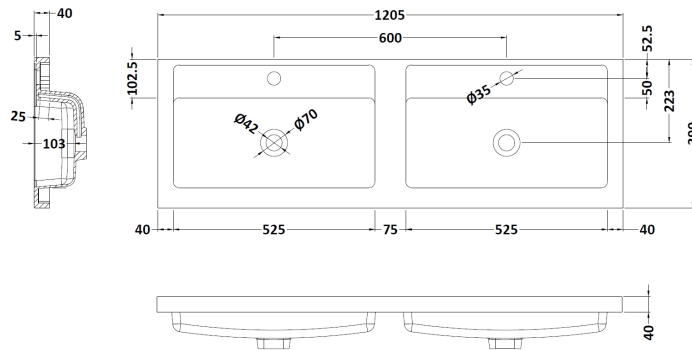

Packaging Dimensions

Height (mm):	391
Width (mm):	632
Depth (mm):	391
Gross Weight (kg):	13.5

Packaging Data

Box Colour:	Brown Cardboard Box - Printed
Box Qty:	0
Label Size:	0 x 0
Label Colour:	Not Applicable
Label Qty:	0

Outer Box Dimensions (If Applicable)

Height (mm):	
Width (mm):	
Depth (mm):	
Gross Weight (kg):	
Barcode:	5056462660783

Product Details

Country of Origin:	China
Fitting Instruction:	No
CE & UKCA:	N/A
FSC Certified Materials:	Yes
Colour:	Gloss White
Construction Method:	Cam & Wood Dowel
Construction Type:	Rigid
Cabinet Finish:	MFC Painted Gloss
Fascia Finish:	Mdf Painted Gloss
Cabinet Thickness (mm):	16
Fascia Thickness (mm):	18
Drawer Included:	Yes
Drawer Type:	80mm High Metal S/C Inc Galler
No of Shelves:	0
Hinge Type:	Not Applicable
Hinge Included:	Not Applicable
Adjustable Legs:	No, Not Required
Fixings Included:	Yes
Handle Style:	Contemporary
Waste Shroud:	Yes
Handle Included:	Yes, Supplied
Handle Type:	D-Shape

Sales Code: PMB424

Description: Double Polymarble Basin 1205 X 390

Product Dimensions

Height (mm):	390
Width (mm):	1205
Depth (mm):	157
Nett Weight (kg):	18.12

Packaging Dimensions

Height (mm):	100
Width (mm):	1205
Depth (mm):	400
Gross Weight (kg):	18.12

Packaging Data

Box Colour:	Brown Cardboard Box - Printed
Box Qty:	1
Label Size:	100 x 50
Label Colour:	White Label
Label Qty:	2

Outer Box Dimensions (If Applicable)

Height (mm):	
Width (mm):	
Depth (mm):	
Gross Weight (kg):	
Barcode:	5056211815136