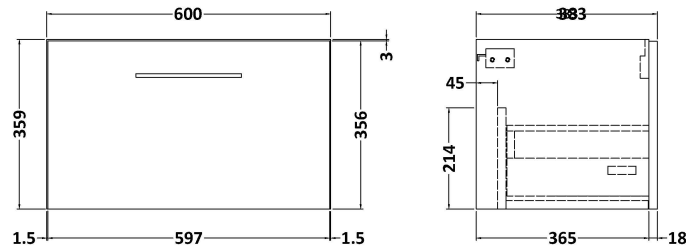

Sales Code: ARN122C

Description: 1200 Wh 2-Drawer Vanity & Double Basin

Packaging Details

Barcode: 5056462669878

Sales Code: NVF122

Description: 600 Single Drawer Unit (365 Deep)

Product Dimensions

Height (mm):	359
Width (mm):	600
Depth (mm):	383
Nett Weight (kg):	13

Packaging Dimensions

Height (mm):	391
Width (mm):	632
Depth (mm):	391
Gross Weight (kg):	13.5

Packaging Data

Box Colour:	Brown Cardboard Box - Printed
Box Qty:	0
Label Size:	0 x 0
Label Colour:	Not Applicable
Label Qty:	0

Sales Code: PMB424

Description: Double Polymarble Basin 1205 X 390

Product Dimensions

Height (mm):	390
Width (mm):	1205
Depth (mm):	157
Nett Weight (kg):	18.12

Packaging Dimensions

Height (mm):	100
Width (mm):	1205
Depth (mm):	400
Gross Weight (kg):	18.12

Packaging Data

Box Colour:	Brown Cardboard Box - Printed
Box Qty:	1
Label Size:	100 x 50
Label Colour:	White Label
Label Qty:	2

Outer Box Dimensions (If Applicable)

Height (mm):	
Width (mm):	
Depth (mm):	
Gross Weight (kg):	
Barcode:	5056211815136