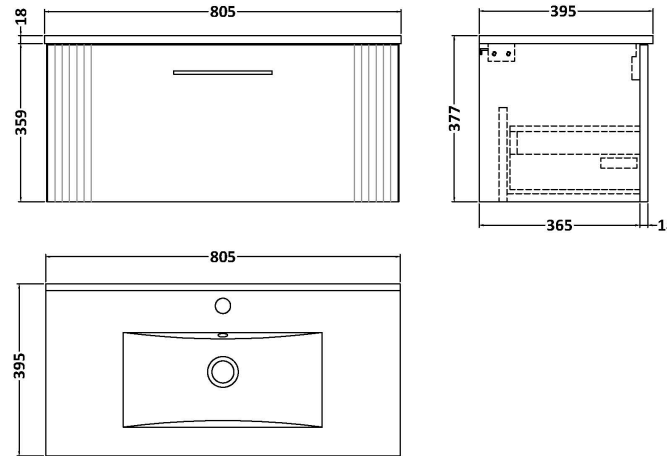

Sales Code: DPF896B

Description: 800 W/H Single Drawer Vanity & Basin 2

Packaging Details

Barcode: 5056462676357

Sales Code: FLT896

Description: 800 W/H Single Drawer Unit

Product Dimensions

Height (mm):	359
Width (mm):	800
Depth (mm):	383
Nett Weight (kg):	17.5

Packaging Dimensions

Height (mm):	380
Width (mm):	820
Depth (mm):	405
Gross Weight (kg):	18

Packaging Data

Box Colour:	Brown Cardboard Box - Printed
Box Qty:	0
Label Size:	0 x 0
Label Colour:	Not Applicable
Label Qty:	0

Outer Box Dimensions (If Applicable)

Height (mm):	
Width (mm):	
Depth (mm):	
Gross Weight (kg):	
Barcode:	5056462655550

Product Details

Country of Origin:	China
Fitting Instruction:	No
CE & UKCA:	
FSC Certified Materials:	Yes
Colour:	Satin Green
Construction Method:	Cam & Wood Dowel
Construction Type:	Rigid
Cabinet Finish:	MFC Painted Gloss
Fascia Finish:	Mdf Painted Gloss
Cabinet Thickness (mm):	16
Fascia Thickness (mm):	18
Drawer Included:	Yes
Drawer Type:	80mm High Metal S/C Inc Galler
No of Shelves:	0
Hinge Type:	Not Applicable
Hinge Included:	No
Adjustable Legs:	No, Not Required
Fixings Included:	Yes
Handle Style:	Modern
Waste Shroud:	Yes
Handle Included:	Yes, Supplied
Handle Type:	Finger Pull

Sales Code: NVM005

Description: Minimalist Basin 800mm

Product Dimensions

Height (mm):	170
Width (mm):	800
Depth (mm):	390
Nett Weight (kg):	16.9

Packaging Dimensions

Height (mm):	400
Width (mm):	820
Depth (mm):	200
Gross Weight (kg):	16.9