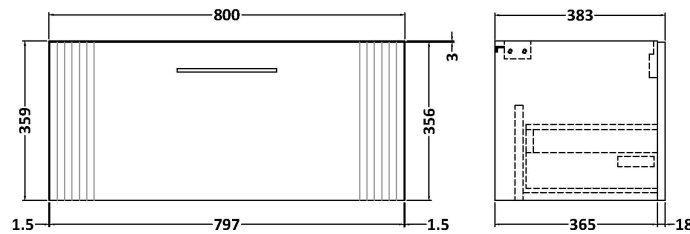

Sales Code: DPF896B

Description: 800 W/H Single Drawer Vanity & Basin 2

Packaging Details

Barcode: 5056462676357

Sales Code: FLT896

Description: 800 W/H Single Drawer Unit

Product Dimensions

Height (mm):	359
Width (mm):	800
Depth (mm):	383
Nett Weight (kg):	17.5

Packaging Dimensions

Height (mm):	380
Width (mm):	820
Depth (mm):	405
Gross Weight (kg):	18

Packaging Data

Box Colour:	Brown Cardboard Box - Printed
Box Qty:	0
Label Size:	0 x 0
Label Colour:	Not Applicable
Label Qty:	0

Outer Box Dimensions (If Applicable)

Height (mm):	
Width (mm):	
Depth (mm):	
Gross Weight (kg):	
Barcode:	5056462655550

Product Details

Country of Origin:	China
Fitting Instruction:	No
CE & UKCA:	
FSC Certified Materials:	Yes
Colour:	Satin Green
Construction Method:	Cam & Wood Dowel
Construction Type:	Rigid
Cabinet Finish:	MFC Painted Gloss
Fascia Finish:	Mdf Painted Gloss
Cabinet Thickness (mm):	16
Fascia Thickness (mm):	18
Drawer Included:	Yes
Drawer Type:	80mm High Metal S/C Inc Galler
No of Shelves:	0
Hinge Type:	Not Applicable
Hinge Included:	No
Adjustable Legs:	No, Not Required
Fixings Included:	Yes
Handle Style:	Modern
Waste Shroud:	Yes
Handle Included:	Yes, Supplied
Handle Type:	Finger Pull

Sales Code: NVM005

Description: Minimalist Basin 800mm

Product Dimensions

Height (mm):	170
Width (mm):	800
Depth (mm):	390
Nett Weight (kg):	16.9

Packaging Dimensions

Height (mm):	400
Width (mm):	820
Depth (mm):	200
Gross Weight (kg):	16.9