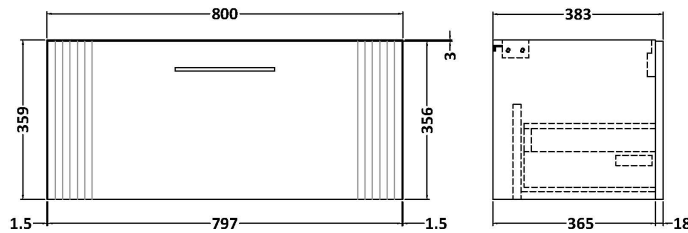

Sales Code: DPF1496B

Description: 800 W/H Single Drawer Vanity & Basin 2

Packaging Details

Barcode: 5056462676289

Sales Code: FLT1496

Description: 800 W/H Single Drawer Unit

Product Dimensions

Height (mm):	359
Width (mm):	800
Depth (mm):	383
Nett Weight (kg):	17.5

Packaging Dimensions

Height (mm):	380
Width (mm):	820
Depth (mm):	405
Gross Weight (kg):	18

Packaging Data

Box Colour:	Brown Cardboard Box - Printed
Box Qty:	0
Label Size:	0 x 0
Label Colour:	Not Applicable
Label Qty:	0

Outer Box Dimensions (If Applicable)

Height (mm):	
Width (mm):	
Depth (mm):	
Gross Weight (kg):	
Barcode:	5056462661162

Product Details

Country of Origin:	China
Fitting Instruction:	No
CE & UKCA:	
FSC Certified Materials:	Yes
Colour:	Satin Anthracite
Construction Method:	Cam & Wood Dowel
Construction Type:	Rigid
Cabinet Finish:	MFC Painted Gloss
Fascia Finish:	Mdf Painted Gloss
Cabinet Thickness (mm):	16
Fascia Thickness (mm):	18
Drawer Included:	Yes
Drawer Type:	80mm High Metal S/C Inc Galler
No of Shelves:	0
Hinge Type:	Not Applicable
Hinge Included:	No
Adjustable Legs:	No, Not Required
Fixings Included:	Yes
Handle Style:	Modern
Waste Shroud:	Yes
Handle Included:	Yes, Supplied
Handle Type:	Finger Pull

Sales Code: NVM005

Description: Minimalist Basin 800mm

Product Dimensions

Height (mm):	170
Width (mm):	800
Depth (mm):	390
Nett Weight (kg):	16.9

Packaging Dimensions

Height (mm):	400
Width (mm):	820
Depth (mm):	200
Gross Weight (kg):	16.9