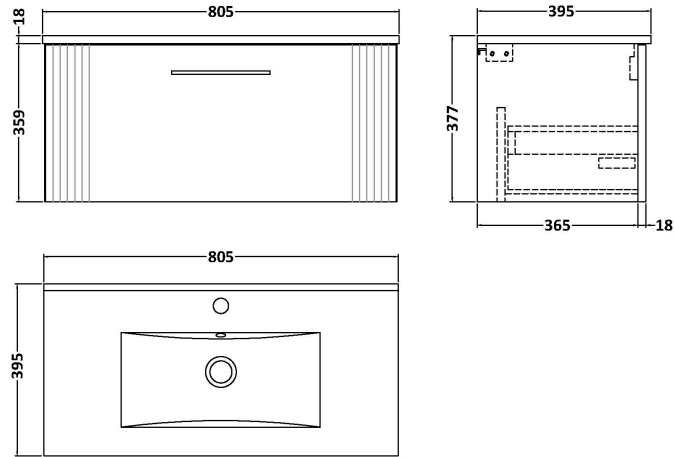

Sales Code: DPF1496B

Description: 800 W/H Single Drawer Vanity & Basin 2

Packaging Details

Barcode: 5056462676289

Sales Code: FLT1496

Description: 800 W/H Single Drawer Unit

Product Dimensions

Height (mm):	359
Width (mm):	800
Depth (mm):	383
Nett Weight (kg):	17.5

Packaging Dimensions

Height (mm):	380
Width (mm):	820
Depth (mm):	405
Gross Weight (kg):	18

Packaging Data

Box Colour:	Brown Cardboard Box - Printed
Box Qty:	0
Label Size:	0 x 0
Label Colour:	Not Applicable
Label Qty:	0

Outer Box Dimensions (If Applicable)

Height (mm):	
Width (mm):	
Depth (mm):	
Gross Weight (kg):	
Barcode:	5056462661162

Product Details

Country of Origin:	China
Fitting Instruction:	No
CE & UKCA:	
FSC Certified Materials:	Yes
Colour:	Satin Anthracite
Construction Method:	Cam & Wood Dowel
Construction Type:	Rigid
Cabinet Finish:	MFC Painted Gloss
Fascia Finish:	Mdf Painted Gloss
Cabinet Thickness (mm):	16
Fascia Thickness (mm):	18
Drawer Included:	Yes
Drawer Type:	80mm High Metal S/C Inc Galler
No of Shelves:	0
Hinge Type:	Not Applicable
Hinge Included:	No
Adjustable Legs:	No, Not Required
Fixings Included:	Yes
Handle Style:	Modern
Waste Shroud:	Yes
Handle Included:	Yes, Supplied
Handle Type:	Finger Pull

Sales Code: NVM005

Description: Minimalist Basin 800mm

Product Dimensions

Height (mm):	170
Width (mm):	800
Depth (mm):	390
Nett Weight (kg):	16.9

Packaging Dimensions

Height (mm):	400
Width (mm):	820
Depth (mm):	200
Gross Weight (kg):	16.9