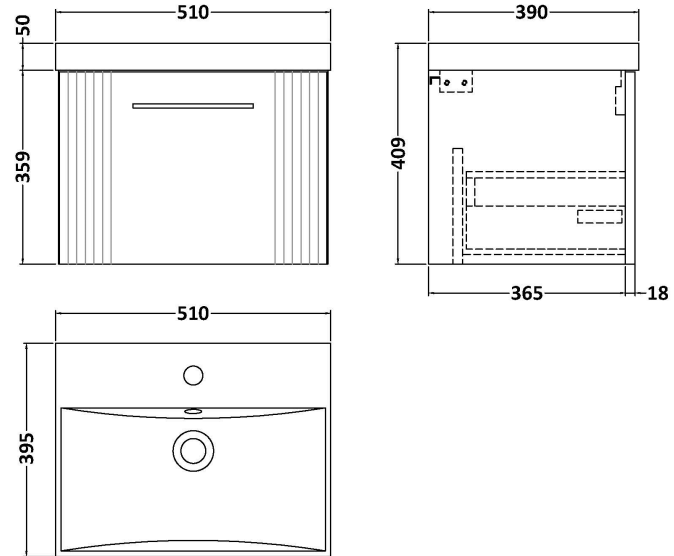

Sales Code: DPF891D

Description: 500 W/H Single Drawer Vanity & Basin 3

Packaging Details

Barcode: 5056462675053

Sales Code: FLT891

Description: 500 W/H Single Drawer Unit

Product Dimensions

Height (mm):	359
Width (mm):	500
Depth (mm):	383
Nett Weight (kg):	12

Packaging Dimensions

Height (mm):	380
Width (mm):	520
Depth (mm):	405
Gross Weight (kg):	12.5

Packaging Data

Box Colour:	Brown Cardboard Box - Printed
Box Qty:	0
Label Size:	0 x 0
Label Colour:	Not Applicable
Label Qty:	0

Outer Box Dimensions (If Applicable)

Height (mm):	
Width (mm):	
Depth (mm):	
Gross Weight (kg):	
Barcode:	5056462655352

Product Details

Country of Origin:	China
Fitting Instruction:	No
CE & UKCA:	
FSC Certified Materials:	Yes
Colour:	Satin Green
Construction Method:	Cam & Wood Dowel
Construction Type:	Rigid
Cabinet Finish:	MFC Painted Gloss
Fascia Finish:	Mdf Painted Gloss
Cabinet Thickness (mm):	16
Fascia Thickness (mm):	18
Drawer Included:	Yes
Drawer Type:	80mm High Metal S/C Inc Galler
No of Shelves:	0
Hinge Type:	Not Applicable
Hinge Included:	No
Adjustable Legs:	No, Not Required
Fixings Included:	Yes
Handle Style:	Modern
Waste Shroud:	Yes
Handle Included:	Yes, Supplied
Handle Type:	Finger Pull

Sales Code: NVM032

Description: 500 Thin Edged Basin 1Th

Product Dimensions

Height (mm):	170
Width (mm):	510
Depth (mm):	395
Nett Weight (kg):	9.5

Packaging Dimensions

Height (mm):	190
Width (mm):	530
Depth (mm):	415
Gross Weight (kg):	10