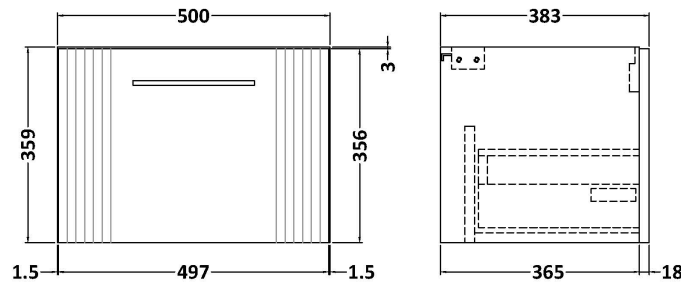

Sales Code: DPF891D

Description: 500 W/H Single Drawer Vanity & Basin 3

Packaging Details

Barcode: 5056462675053

Sales Code: FLT891

Description: 500 W/H Single Drawer Unit

Product Dimensions

Height (mm):	359
Width (mm):	500
Depth (mm):	383
Nett Weight (kg):	12

Packaging Dimensions

Height (mm):	380
Width (mm):	520
Depth (mm):	405
Gross Weight (kg):	12.5

Packaging Data

Box Colour:	Brown Cardboard Box - Printed
Box Qty:	0
Label Size:	0 x 0
Label Colour:	Not Applicable
Label Qty:	0

Sales Code: NVM032

Description: 500 Thin Edged Basin 1Th

Product Dimensions

Height (mm):	170
Width (mm):	510
Depth (mm):	395
Nett Weight (kg):	9.5

Packaging Dimensions

Height (mm):	190
Width (mm):	530
Depth (mm):	415
Gross Weight (kg):	10

Packaging Data

Box Colour:	Brown Cardboard Box - Printed
Box Qty:	1
Label Size:	100 x 50
Label Colour:	White Label
Label Qty:	2

Outer Box Dimensions (If Applicable)

Height (mm):	
Width (mm):	
Depth (mm):	
Gross Weight (kg):	
Barcode:	5056211853411