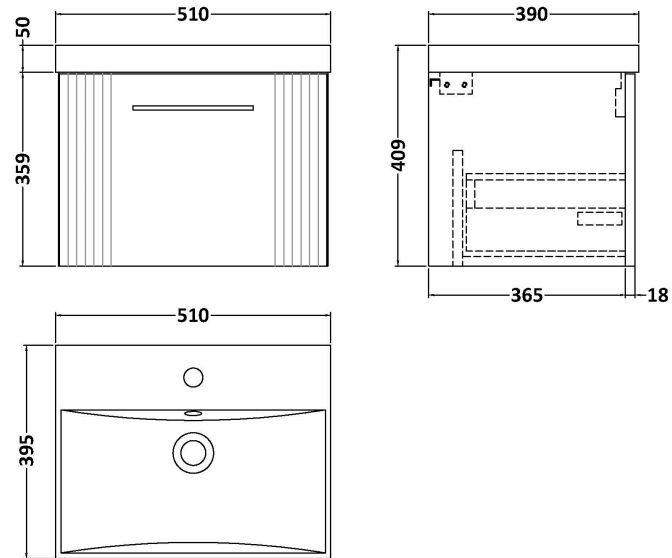

Sales Code: DPF391D

Description: 500 W/H Single Drawer Vanity & Basin 3

Packaging Details

Barcode: 5056462674995

Sales Code: FLT391

Description: 500 W/H Single Drawer Unit

Product Dimensions

Height (mm):	359
Width (mm):	500
Depth (mm):	383
Nett Weight (kg):	12

Packaging Dimensions

Height (mm):	380
Width (mm):	520
Depth (mm):	405
Gross Weight (kg):	12.5

Packaging Data

Box Colour:	Brown Cardboard Box - Printed
Box Qty:	0
Label Size:	0 x 0
Label Colour:	Not Applicable
Label Qty:	0

Outer Box Dimensions (If Applicable)

Height (mm):	
Width (mm):	
Depth (mm):	
Gross Weight (kg):	
Barcode:	5056462655345

Product Details

Country of Origin:	China
Fitting Instruction:	No
CE & UKCA:	
FSC Certified Materials:	Yes
Colour:	Satin Blue
Construction Method:	Cam & Wood Dowel
Construction Type:	Rigid
Cabinet Finish:	MFC Painted Gloss
Fascia Finish:	Mdf Painted Gloss
Cabinet Thickness (mm):	16
Fascia Thickness (mm):	18
Drawer Included:	Yes
Drawer Type:	80mm High Metal S/C Inc Galler
No of Shelves:	0
Hinge Type:	Not Applicable
Hinge Included:	No
Adjustable Legs:	No, Not Required
Fixings Included:	Yes
Handle Style:	Not Applicable
Waste Shroud:	Yes
Handle Included:	No
Handle Type:	Not Applicable

Sales Code: NVM032

Description: 500 Thin Edged Basin 1Th

Product Dimensions

Height (mm):	170
Width (mm):	510
Depth (mm):	395
Nett Weight (kg):	9.5

Packaging Dimensions

Height (mm):	190
Width (mm):	530
Depth (mm):	415
Gross Weight (kg):	10