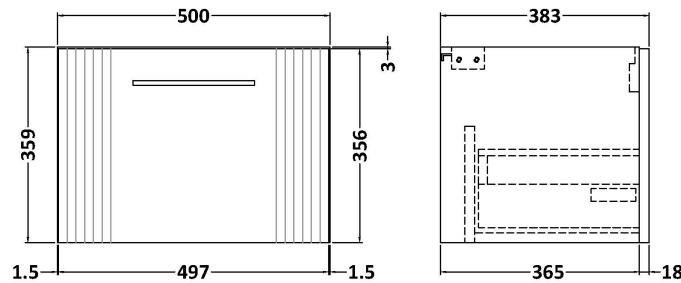

Sales Code: DPF391D

Description: 500 W/H Single Drawer Vanity & Basin 3

Packaging Details

Barcode: 5056462674995

Sales Code: FLT391

Description: 500 W/H Single Drawer Unit

Product Dimensions

Height (mm):	359
Width (mm):	500
Depth (mm):	383
Nett Weight (kg):	12

Packaging Dimensions

Height (mm):	380
Width (mm):	520
Depth (mm):	405
Gross Weight (kg):	12.5

Packaging Data

Box Colour:	Brown Cardboard Box - Printed
Box Qty:	0
Label Size:	0 x 0
Label Colour:	Not Applicable
Label Qty:	0

Sales Code: NVM032

Description: 500 Thin Edged Basin 1Th

Product Dimensions

Height (mm):	170
Width (mm):	510
Depth (mm):	395
Nett Weight (kg):	9.5

Packaging Dimensions

Height (mm):	190
Width (mm):	530
Depth (mm):	415
Gross Weight (kg):	10

Packaging Data

Box Colour:	Brown Cardboard Box - Printed
Box Qty:	1
Label Size:	100 x 50
Label Colour:	White Label
Label Qty:	2

Outer Box Dimensions (If Applicable)

Height (mm):	
Width (mm):	
Depth (mm):	
Gross Weight (kg):	
Barcode:	5056211853411