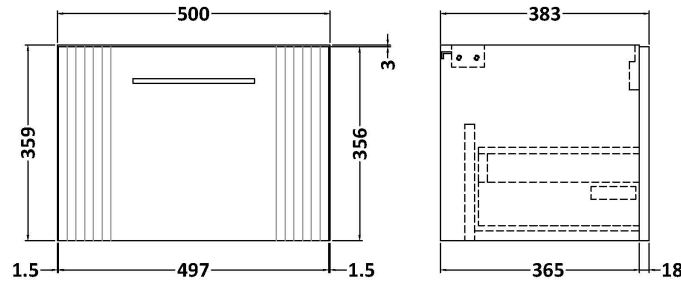

Sales Code: DPF1491D

Description: 500 W/H Single Drawer Vanity & Basin 3

Packaging Details

Barcode: 5056462675022

Sales Code: FLT1491

Description: 500 W/H Single Drawer Unit

Product Dimensions

Height (mm):	359
Width (mm):	500
Depth (mm):	383
Nett Weight (kg):	12

Packaging Dimensions

Height (mm):	380
Width (mm):	520
Depth (mm):	405
Gross Weight (kg):	12.5

Packaging Data

Box Colour:	Brown Cardboard Box - Printed
Box Qty:	0
Label Size:	0 x 0
Label Colour:	Not Applicable
Label Qty:	0

Sales Code: NVM032

Description: 500 Thin Edged Basin 1Th

Product Dimensions

Height (mm):	170
Width (mm):	510
Depth (mm):	395
Nett Weight (kg):	9.5

Packaging Dimensions

Height (mm):	190
Width (mm):	530
Depth (mm):	415
Gross Weight (kg):	10

Packaging Data

Box Colour:	Brown Cardboard Box - Printed
Box Qty:	1
Label Size:	100 x 50
Label Colour:	White Label
Label Qty:	2

Outer Box Dimensions (If Applicable)

Height (mm):	
Width (mm):	
Depth (mm):	
Gross Weight (kg):	
Barcode:	5056211853411