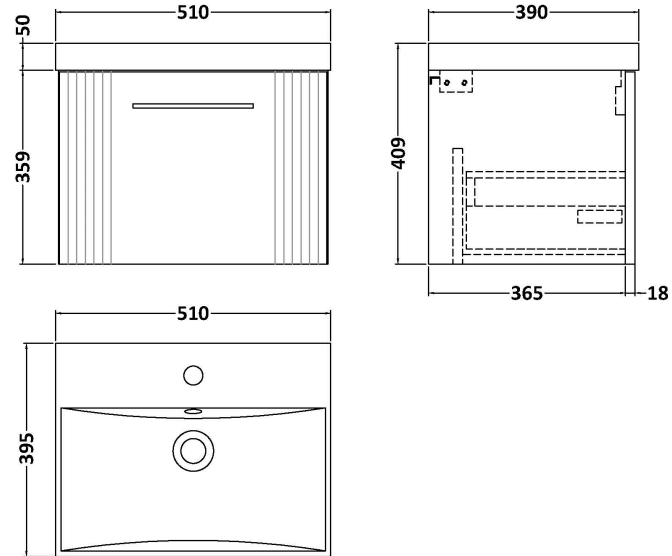

Sales Code: DPF1491D

Description: 500 W/H Single Drawer Vanity & Basin 3

Packaging Details

Barcode: 5056462675022

Sales Code: FLT1491

Description: 500 W/H Single Drawer Unit

Product Dimensions

Height (mm):	359
Width (mm):	500
Depth (mm):	383
Nett Weight (kg):	12

Packaging Dimensions

Height (mm):	380
Width (mm):	520
Depth (mm):	405
Gross Weight (kg):	12.5

Packaging Data

Box Colour:	Brown Cardboard Box - Printed
Box Qty:	0
Label Size:	0 x 0
Label Colour:	Not Applicable
Label Qty:	0

Outer Box Dimensions (If Applicable)

Height (mm):	
Width (mm):	
Depth (mm):	
Gross Weight (kg):	
Barcode:	5056462661117

Product Details

Country of Origin:	China
Fitting Instruction:	No
CE & UKCA:	
FSC Certified Materials:	Yes
Colour:	Satin Anthracite
Construction Method:	Cam & Wood Dowel
Construction Type:	Rigid
Cabinet Finish:	MFC Painted Gloss
Fascia Finish:	Mdf Painted Gloss
Cabinet Thickness (mm):	16
Fascia Thickness (mm):	18
Drawer Included:	Yes
Drawer Type:	80mm High Metal S/C Inc Galler
No of Shelves:	0
Hinge Type:	Not Applicable
Hinge Included:	No
Adjustable Legs:	No, Not Required
Fixings Included:	Yes
Handle Style:	Modern
Waste Shroud:	Yes
Handle Included:	Yes, Supplied
Handle Type:	Finger Pull

Sales Code: NVM032

Description: 500 Thin Edged Basin 1Th

Product Dimensions

Height (mm):	170
Width (mm):	510
Depth (mm):	395
Nett Weight (kg):	9.5

Packaging Dimensions

Height (mm):	190
Width (mm):	530
Depth (mm):	415
Gross Weight (kg):	10