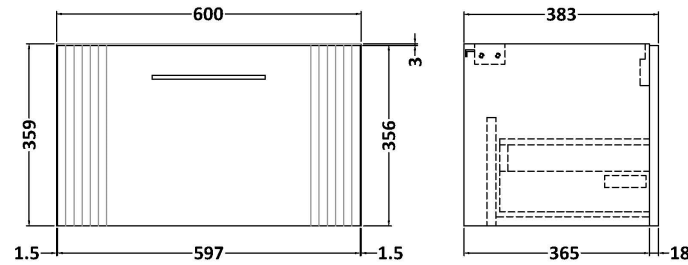

### Product Dimensions

Height (mm):	359
Width (mm):	600
Depth (mm):	383
Nett Weight (kg):	13

### Packaging Dimensions

Height (mm):	380
Width (mm):	620
Depth (mm):	405
Gross Weight (kg):	13.5

### Product Dimensions

Height (mm):	170
Width (mm):	610
Depth (mm):	395
Nett Weight (kg):	11

### Packaging Dimensions

Height (mm):	190
Width (mm):	630
Depth (mm):	415
Gross Weight (kg):	11.5