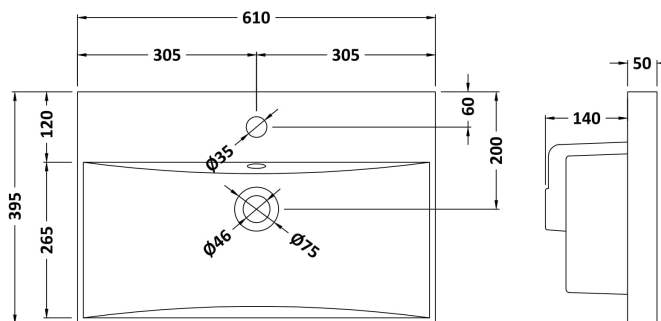

### Product Dimensions

Height (mm):	359
Width (mm):	600
Depth (mm):	383
Nett Weight (kg):	13

### Packaging Dimensions

Height (mm):	380
Width (mm):	620
Depth (mm):	405
Gross Weight (kg):	13.5

### Outer Box Dimensions (If Applicable)

Height (mm):	
Width (mm):	
Depth (mm):	
Gross Weight (kg):	
Barcode:	5056462655468

### Product Dimensions

Height (mm):	170
Width (mm):	610
Depth (mm):	395
Nett Weight (kg):	11