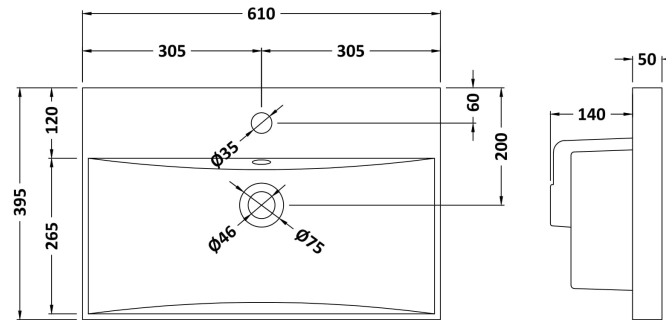

Packaging Dimensions

Height (mm):	380
Width (mm):	620
Depth (mm):	405
Gross Weight (kg):	13.5

Packaging Data

Box Colour:	Brown Cardboard Box - Printed
Box Qty:	0
Label Size:	0 x 0
Label Colour:	Not Applicable
Label Qty:	0

Outer Box Dimensions (If Applicable)

Height (mm):	
Width (mm):	
Depth (mm):	
Gross Weight (kg):	
Barcode:	5056462661148

Product Details

Country of Origin:	China
Fitting Instruction:	No
CE & UKCA:	
FSC Certified Materials:	Yes
Colour:	Satin Anthracite
Construction Method:	Cam & Wood Dowel
Construction Type:	Rigid
Cabinet Finish:	MFC Painted Gloss
Fascia Finish:	Mdf Painted Gloss
Cabinet Thickness (mm):	16
Fascia Thickness (mm):	18
Drawer Included:	Yes
Drawer Type:	80mm High Metal S/C Inc Galler
No of Shelves:	0
Hinge Type:	Not Applicable
Hinge Included:	No
Adjustable Legs:	No, Not Required
Fixings Included:	Yes
Handle Style:	Modern
Waste Shroud:	Yes
Handle Included:	Yes, Supplied
Handle Type:	Finger Pull

Sales Code: NVM033

Description: 600 Thin Edged Basin 1Th

Product Dimensions

Height (mm):	170
Width (mm):	610
Depth (mm):	395
Nett Weight (kg):	11

Packaging Dimensions

Height (mm):	190
Width (mm):	630
Depth (mm):	415
Gross Weight (kg):	11.5

Packaging Data

Box Colour:	Brown Cardboard Box - Printed
Box Qty:	1
Label Size:	100 x 50
Label Colour:	White Label
Label Qty:	2

Outer Box Dimensions (If Applicable)

Height (mm):	
Width (mm):	
Depth (mm):	
Gross Weight (kg):	
Barcode:	5056211853428