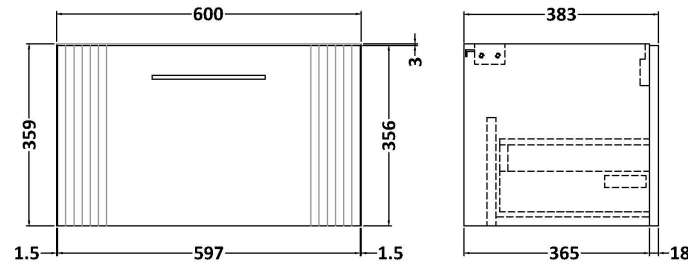

Sales Code: DPF1494D

Description: 600 W/H Single Drawer Vanity & Basin 3

Packaging Details

Barcode: 5056462675596

Sales Code: FLT1494

Description: 600 W/H Single Drawer Unit

Product Dimensions

Height (mm):	359
Width (mm):	600
Depth (mm):	383
Nett Weight (kg):	13

Packaging Dimensions

Height (mm):	380
Width (mm):	620
Depth (mm):	405
Gross Weight (kg):	13.5

Packaging Data

Box Colour:	Brown Cardboard Box - Printed
Box Qty:	0
Label Size:	0 x 0
Label Colour:	Not Applicable
Label Qty:	0

Sales Code: NVM033

Description: 600 Thin Edged Basin 1Th

Product Dimensions

Height (mm):	170
Width (mm):	610
Depth (mm):	395
Nett Weight (kg):	11

Packaging Dimensions

Height (mm):	190
Width (mm):	630
Depth (mm):	415
Gross Weight (kg):	11.5

Packaging Data

Box Colour:	Brown Cardboard Box - Printed
Box Qty:	1
Label Size:	100 x 50
Label Colour:	White Label
Label Qty:	2

Outer Box Dimensions (If Applicable)

Height (mm):	
Width (mm):	
Depth (mm):	
Gross Weight (kg):	
Barcode:	5056211853428