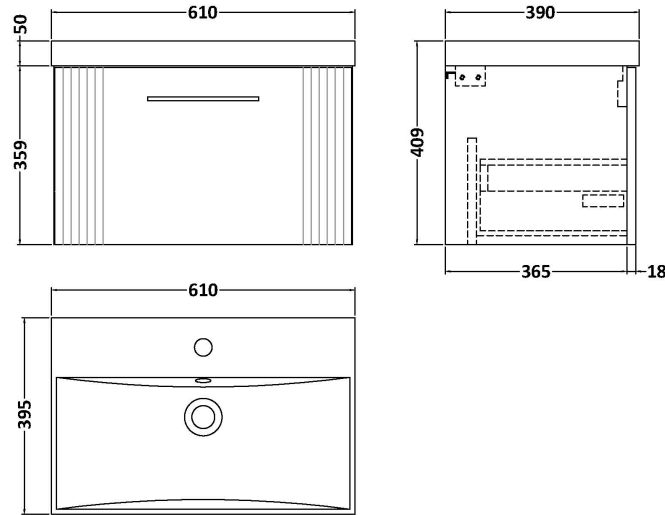

Sales Code: DPF1494D

Description: 600 W/H Single Drawer Vanity & Basin 3

Packaging Details

Barcode: 5056462675596

Sales Code: FLT1494

Description: 600 W/H Single Drawer Unit

Product Dimensions

Height (mm):	359
Width (mm):	600
Depth (mm):	383
Nett Weight (kg):	13

Packaging Dimensions

Height (mm):	380
Width (mm):	620
Depth (mm):	405
Gross Weight (kg):	13.5

Packaging Data

Box Colour:	Brown Cardboard Box - Printed
Box Qty:	0
Label Size:	0 x 0
Label Colour:	Not Applicable
Label Qty:	0

Outer Box Dimensions (If Applicable)

Height (mm):	
Width (mm):	
Depth (mm):	
Gross Weight (kg):	
Barcode:	5056462661148

Product Details

Country of Origin:	China
Fitting Instruction:	No
CE & UKCA:	
FSC Certified Materials:	Yes
Colour:	Satin Anthracite
Construction Method:	Cam & Wood Dowel
Construction Type:	Rigid
Cabinet Finish:	MFC Painted Gloss
Fascia Finish:	Mdf Painted Gloss
Cabinet Thickness (mm):	16
Fascia Thickness (mm):	18
Drawer Included:	Yes
Drawer Type:	80mm High Metal S/C Inc Galler
No of Shelves:	0
Hinge Type:	Not Applicable
Hinge Included:	No
Adjustable Legs:	No, Not Required
Fixings Included:	Yes
Handle Style:	Modern
Waste Shroud:	Yes
Handle Included:	Yes, Supplied
Handle Type:	Finger Pull

Sales Code: NVM033

Description: 600 Thin Edged Basin 1Th

Product Dimensions

Height (mm):	170
Width (mm):	610
Depth (mm):	395
Nett Weight (kg):	11

Packaging Dimensions

Height (mm):	190
Width (mm):	630
Depth (mm):	415
Gross Weight (kg):	11.5