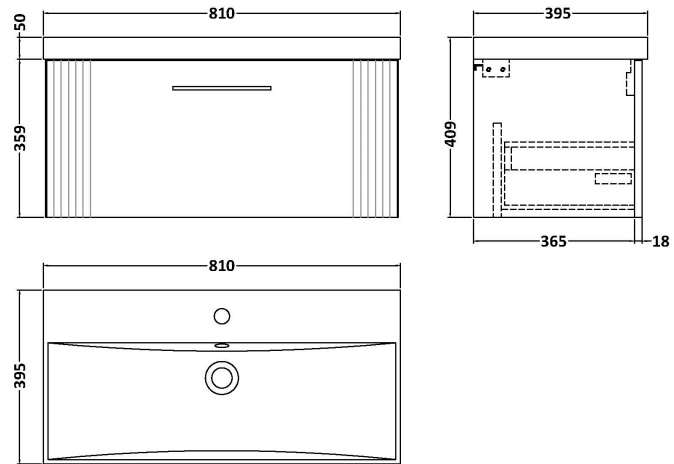

Sales Code: DPF396D

Description: 800 W/H Single Drawer Vanity & Basin 3

Packaging Details

Barcode: 5056462676227

Sales Code: FLT396

Description: 800 W/H Single Drawer Unit

Product Dimensions

Height (mm):	359
Width (mm):	800
Depth (mm):	383
Nett Weight (kg):	17.5

Packaging Dimensions

Height (mm):	380
Width (mm):	820
Depth (mm):	405
Gross Weight (kg):	18

Packaging Data

Box Colour:	Brown Cardboard Box - Printed
Box Qty:	0
Label Size:	0 x 0
Label Colour:	Not Applicable
Label Qty:	0

Outer Box Dimensions (If Applicable)

Height (mm):	
Width (mm):	
Depth (mm):	
Gross Weight (kg):	
Barcode:	5056462655543

Product Details

Country of Origin:	China
Fitting Instruction:	No
CE & UKCA:	
FSC Certified Materials:	Yes
Colour:	Satin Blue
Construction Method:	Cam & Wood Dowel
Construction Type:	Rigid
Cabinet Finish:	MFC Painted Gloss
Fascia Finish:	Mdf Painted Gloss
Cabinet Thickness (mm):	16
Fascia Thickness (mm):	18
Drawer Included:	Yes
Drawer Type:	80mm High Metal S/C Inc Galler
No of Shelves:	0
Hinge Type:	Not Applicable
Hinge Included:	No
Adjustable Legs:	No, Not Required
Fixings Included:	Yes
Handle Style:	Modern
Waste Shroud:	Yes
Handle Included:	Yes, Supplied
Handle Type:	Finger Pull

Sales Code: NVM035

Description: 800 Thin Edged Basin 1Th

Product Dimensions

Height (mm):	170
Width (mm):	810
Depth (mm):	395
Nett Weight (kg):	14.5

Packaging Dimensions

Height (mm):	190
Width (mm):	830
Depth (mm):	415
Gross Weight (kg):	15