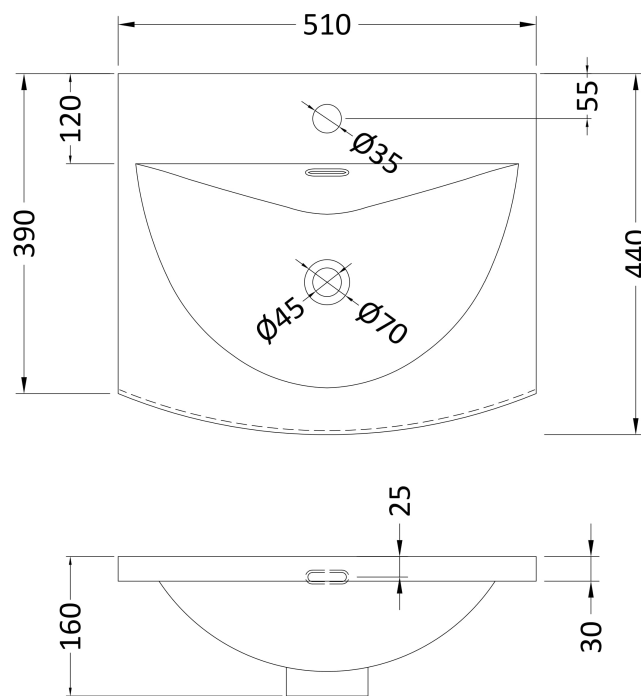

Sales Code: DPF891G

Description: 500 W/H Single Drawer Vanity & Basin 4

Packaging Details

Barcode: 5056462681603

Sales Code: FLT891

Description: 500 W/H Single Drawer Unit

Product Dimensions

Height (mm):	359
Width (mm):	500
Depth (mm):	383
Nett Weight (kg):	12

Packaging Dimensions

Height (mm):	380
Width (mm):	520
Depth (mm):	405
Gross Weight (kg):	12.5

Packaging Data

Box Colour:	Brown Cardboard Box - Printed
Box Qty:	0
Label Size:	0 x 0
Label Colour:	Not Applicable
Label Qty:	0

Sales Code: NVM042

Description: 500 Curved Basin 1Th

Product Dimensions

Height (mm):	160
Width (mm):	510
Depth (mm):	440
Nett Weight (kg):	9

Packaging Dimensions

Height (mm):	190
Width (mm):	530
Depth (mm):	415
Gross Weight (kg):	9.5

Packaging Data

Box Colour:	Brown Cardboard Box - Printed
Box Qty:	1
Label Size:	100 x 50
Label Colour:	White Label
Label Qty:	2

Outer Box Dimensions (If Applicable)

Height (mm):	
Width (mm):	
Depth (mm):	
Gross Weight (kg):	
Barcode:	5056462620985