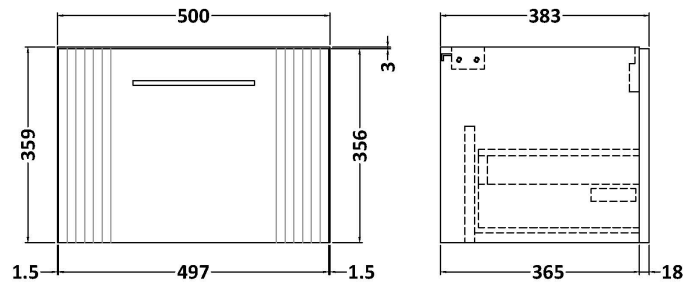

Sales Code: DPF891G

Description: 500 W/H Single Drawer Vanity & Basin 4

Packaging Details

Barcode: 5056462681603

Sales Code: FLT891

Description: 500 W/H Single Drawer Unit

Product Dimensions

Height (mm):	359
Width (mm):	500
Depth (mm):	383
Nett Weight (kg):	12

Packaging Dimensions

Height (mm):	380
Width (mm):	520
Depth (mm):	405
Gross Weight (kg):	12.5

Packaging Data

Box Colour:	Brown Cardboard Box - Printed
Box Qty:	0
Label Size:	0 x 0
Label Colour:	Not Applicable
Label Qty:	0

Sales Code: NVM042

Description: 500 Curved Basin 1Th

Product Dimensions

Height (mm):	160
Width (mm):	510
Depth (mm):	440
Nett Weight (kg):	9

Packaging Dimensions

Height (mm):	190
Width (mm):	530
Depth (mm):	415
Gross Weight (kg):	9.5

Packaging Data

Box Colour:	Brown Cardboard Box - Printed
Box Qty:	1
Label Size:	100 x 50
Label Colour:	White Label
Label Qty:	2

Outer Box Dimensions (If Applicable)

Height (mm):	
Width (mm):	
Depth (mm):	
Gross Weight (kg):	
Barcode:	5056462620985