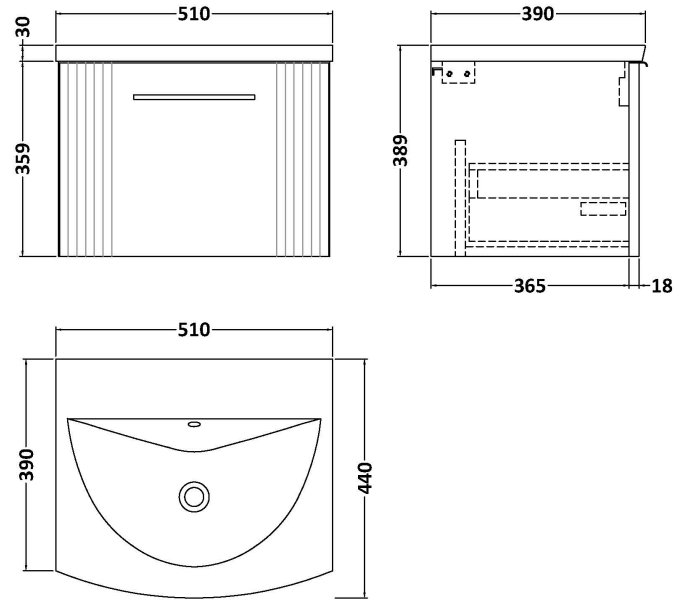

Sales Code: DPF891G

Description: 500 W/H Single Drawer Vanity & Basin 4

Packaging Details

Barcode: 5056462681603

Sales Code: FLT891

Description: 500 W/H Single Drawer Unit

Product Dimensions

Height (mm):	359
Width (mm):	500
Depth (mm):	383
Nett Weight (kg):	12

Packaging Dimensions

Height (mm):	380
Width (mm):	520
Depth (mm):	405
Gross Weight (kg):	12.5

Packaging Data

Box Colour:	Brown Cardboard Box - Printed
Box Qty:	0
Label Size:	0 x 0
Label Colour:	Not Applicable
Label Qty:	0

Outer Box Dimensions (If Applicable)

Height (mm):	
Width (mm):	
Depth (mm):	
Gross Weight (kg):	
Barcode:	5056462655352

Product Details

Country of Origin:	China
Fitting Instruction:	No
CE & UKCA:	
FSC Certified Materials:	Yes
Colour:	Satin Green
Construction Method:	Cam & Wood Dowel
Construction Type:	Rigid
Cabinet Finish:	MFC Painted Gloss
Fascia Finish:	Mdf Painted Gloss
Cabinet Thickness (mm):	16
Fascia Thickness (mm):	18
Drawer Included:	Yes
Drawer Type:	80mm High Metal S/C Inc Galler
No of Shelves:	0
Hinge Type:	Not Applicable
Hinge Included:	No
Adjustable Legs:	No, Not Required
Fixings Included:	Yes
Handle Style:	Modern
Waste Shroud:	Yes
Handle Included:	Yes, Supplied
Handle Type:	Finger Pull

Sales Code: NVM042

Description: 500 Curved Basin 1Th

Product Dimensions

Height (mm):	160
Width (mm):	510
Depth (mm):	440
Nett Weight (kg):	9

Packaging Dimensions

Height (mm):	190
Width (mm):	530
Depth (mm):	415
Gross Weight (kg):	9.5