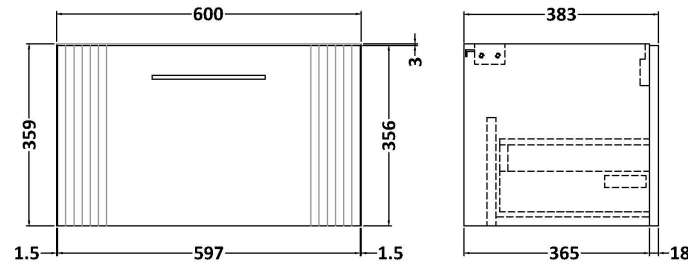

### Product Dimensions

Height (mm):	359
Width (mm):	600
Depth (mm):	383
Nett Weight (kg):	13

### Packaging Dimensions

Height (mm):	380
Width (mm):	620
Depth (mm):	405
Gross Weight (kg):	13.5

### Product Dimensions

Height (mm):	160
Width (mm):	610
Depth (mm):	440
Nett Weight (kg):	11

### Packaging Dimensions

Height (mm):	190
Width (mm):	630
Depth (mm):	415
Gross Weight (kg):	11.5