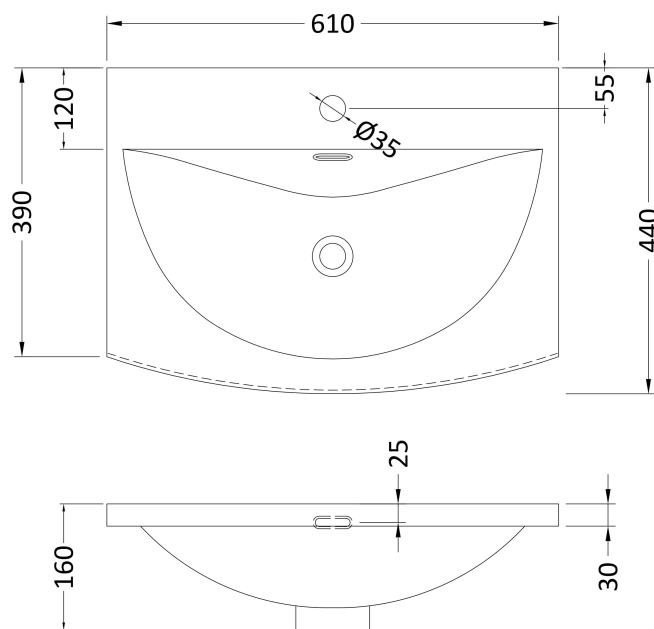

Packaging Dimensions

Height (mm):	380
Width (mm):	620
Depth (mm):	405
Gross Weight (kg):	13.5

Packaging Data

Box Colour:	Brown Cardboard Box - Printed
Box Qty:	0
Label Size:	0 x 0
Label Colour:	Not Applicable
Label Qty:	0

Outer Box Dimensions (If Applicable)

Height (mm):	
Width (mm):	
Depth (mm):	
Gross Weight (kg):	
Barcode:	5056462661148

Product Details

Country of Origin:	China
Fitting Instruction:	No
CE & UKCA:	
FSC Certified Materials:	Yes
Colour:	Satin Anthracite
Construction Method:	Cam & Wood Dowel
Construction Type:	Rigid
Cabinet Finish:	MFC Painted Gloss
Fascia Finish:	Mdf Painted Gloss
Cabinet Thickness (mm):	16
Fascia Thickness (mm):	18
Drawer Included:	Yes
Drawer Type:	80mm High Metal S/C Inc Galler
No of Shelves:	0
Hinge Type:	Not Applicable
Hinge Included:	No
Adjustable Legs:	No, Not Required
Fixings Included:	Yes
Handle Style:	Modern
Waste Shroud:	Yes
Handle Included:	Yes, Supplied
Handle Type:	Finger Pull

Sales Code: NVM043

Description: 600 Curved Basin 1Th

Product Dimensions

Height (mm):	160
Width (mm):	610
Depth (mm):	440
Nett Weight (kg):	11

Packaging Dimensions

Height (mm):	190
Width (mm):	630
Depth (mm):	415
Gross Weight (kg):	11.5

Packaging Data

Box Colour:	Brown Cardboard Box - Printed
Box Qty:	1
Label Size:	100 x 50
Label Colour:	White Label
Label Qty:	2

Outer Box Dimensions (If Applicable)

Height (mm):	
Width (mm):	
Depth (mm):	
Gross Weight (kg):	
Barcode:	5056462620961