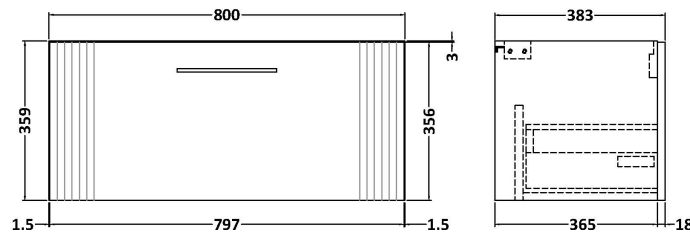

Sales Code: DPF196G

Description: 800 W/H Single Drawer Vanity & Basin 4

Packaging Details

Barcode: 5056462681818

Sales Code: FLT196

Description: 800 W/H Single Drawer Unit

Product Dimensions

Height (mm):	359
Width (mm):	800
Depth (mm):	383
Nett Weight (kg):	17.5

Packaging Dimensions

Height (mm):	380
Width (mm):	820
Depth (mm):	405
Gross Weight (kg):	18

Packaging Data

Box Colour:	Brown Cardboard Box - Printed
Box Qty:	0
Label Size:	0 x 0
Label Colour:	Not Applicable
Label Qty:	0

Outer Box Dimensions (If Applicable)

Height (mm):	
Width (mm):	
Depth (mm):	
Gross Weight (kg):	
Barcode:	5056462655529

Product Details

Country of Origin:	China
Fitting Instruction:	No
CE & UKCA:	
FSC Certified Materials:	Yes
Colour:	Satin White
Construction Method:	Cam & Wood Dowel
Construction Type:	Rigid
Cabinet Finish:	MFC Painted Gloss
Fascia Finish:	Mdf Painted Gloss
Cabinet Thickness (mm):	16
Fascia Thickness (mm):	18
Drawer Included:	Yes
Drawer Type:	80mm High Metal S/C Inc Galler
No of Shelves:	0
Hinge Type:	Not Applicable
Hinge Included:	No
Adjustable Legs:	No, Not Required
Fixings Included:	Yes
Handle Style:	Modern
Waste Shroud:	Yes
Handle Included:	Yes, Supplied
Handle Type:	Finger Pull

Sales Code: NVM045

Description: 800 Curved Basin 1Th

Product Dimensions

Height (mm):	160
Width (mm):	810
Depth (mm):	440
Nett Weight (kg):	15

Packaging Dimensions

Height (mm):	190
Width (mm):	830
Depth (mm):	415
Gross Weight (kg):	15.5