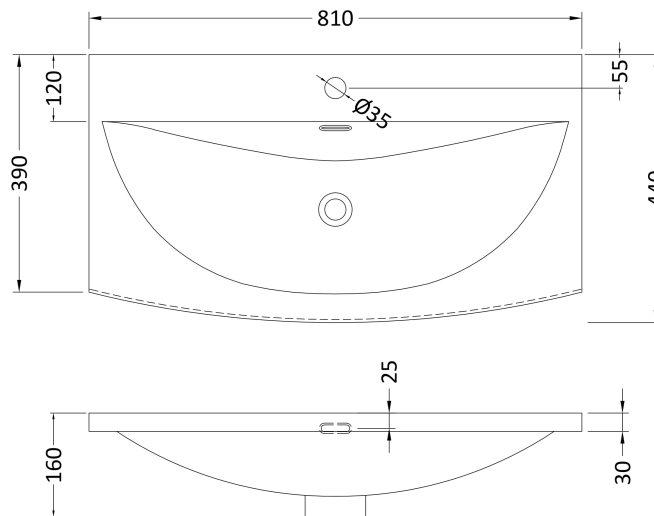

Packaging Dimensions

Height (mm):	380
Width (mm):	820
Depth (mm):	405
Gross Weight (kg):	18

Packaging Data

Box Colour:	Brown Cardboard Box - Printed
Box Qty:	0
Label Size:	0 x 0
Label Colour:	Not Applicable
Label Qty:	0

Outer Box Dimensions (If Applicable)

Height (mm):	
Width (mm):	
Depth (mm):	
Gross Weight (kg):	
Barcode:	5056462655529

Product Details

Country of Origin:	China
Fitting Instruction:	No
CE & UKCA:	
FSC Certified Materials:	Yes
Colour:	Satin White
Construction Method:	Cam & Wood Dowel
Construction Type:	Rigid
Cabinet Finish:	MFC Painted Gloss
Fascia Finish:	Mdf Painted Gloss
Cabinet Thickness (mm):	16
Fascia Thickness (mm):	18
Drawer Included:	Yes
Drawer Type:	80mm High Metal S/C Inc Galler
No of Shelves:	0
Hinge Type:	Not Applicable
Hinge Included:	No
Adjustable Legs:	No, Not Required
Fixings Included:	Yes
Handle Style:	Modern
Waste Shroud:	Yes
Handle Included:	Yes, Supplied
Handle Type:	Finger Pull

Sales Code: NVM045

Description: 800 Curved Basin 1Th

Product Dimensions

Height (mm):	160
Width (mm):	810
Depth (mm):	440
Nett Weight (kg):	15

Packaging Dimensions

Height (mm):	190
Width (mm):	830
Depth (mm):	415
Gross Weight (kg):	15.5

Packaging Data

Box Colour:	Brown Cardboard Box
Box Qty:	1
Label Size:	100 x 50
Label Colour:	White Label
Label Qty:	2

Outer Box Dimensions (If Applicable)

Height (mm):	
Width (mm):	
Depth (mm):	
Gross Weight (kg):	
Barcode:	5056462620978